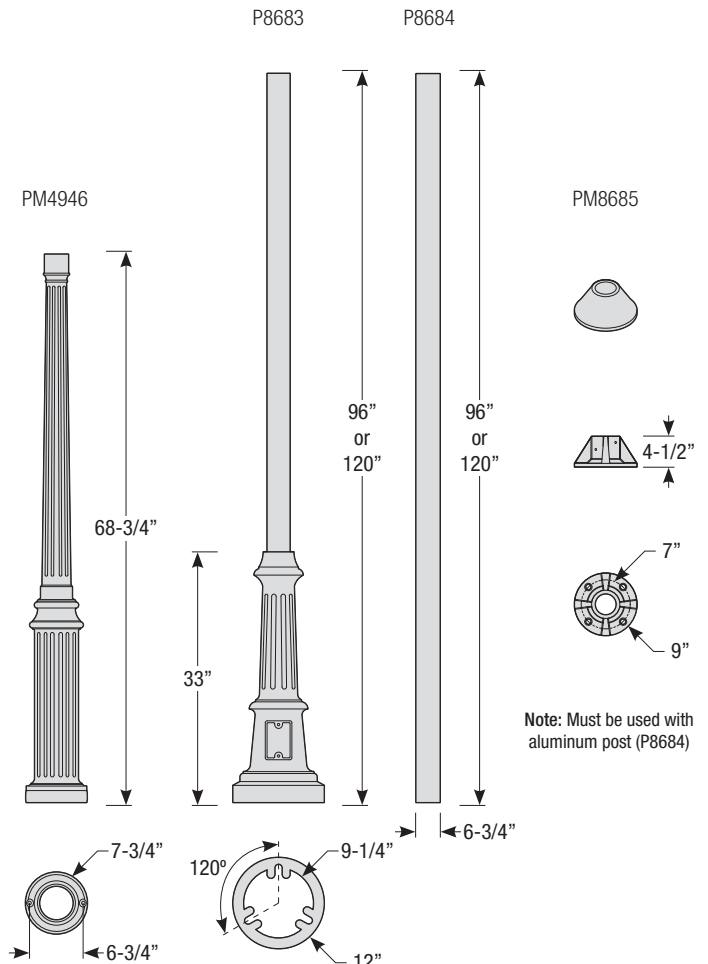

1. Post mount only

Post Type Order Matrix (Example: P8683-96PNA)

Post Type	Finish
PM4946 (Cast Aluminum Post)	ABL (Aegean Blue)
P8683-96 (Cast Aluminum Base w/ 96" Aluminum Post)	BB (Burnished Bronze)
P8683-120 (Cast Aluminum Base w/ 120" Aluminum Post)	BK (Gloss Black)
P8684-96 (96" Straight Aluminum Post)	BLU (Blue)
P8684-120 (120" Straight Aluminum Post)	DVG (Dove Gray)
PM8685 (Cast Aluminum Pier Mount - must be used with straight aluminum post, P8684)	FLG (Flannel Gray)
	GA (Galvanized)
	LG (Lime Green)
	MB (Matte Black)
	MBL (Midnight Blue)
	PNA (Painted Natural Aluminum)
	PNC (Painted Natural Copper)
	RD (Red)
	SGR (Sage Green)
	SGW (Semi Gloss White)
	SND (Sand)
	SS (Satin Silver)
	TBZ (Textured Bronze)
	TGP (Textured Graphite)
	TNG (Tangerine)
	TTL (Tahitian Teal)
	WT (Gloss White)
	YEL (Yellow)

Standard Finishes

	ABL (Aegean Blue)		RD (Red)
	BB (Burnished Bronze)		SGR (Sage Green)
	BK (Gloss Black)		SGW (Semi Gloss White)
	BLU (Blue)		SND (Sand)
	DVG (Dove Gray)		SS (Satin Silver)
	FLG (Flannel Gray)		TBZ (Textured Bronze)
	LG (Lime Green)		TGP (Textured Graphite)
	MB (Matte Black)		TNG (Tangerine)
	MBL (Midnight Blue)		TTL (Tahitian Teal)
	PNA (Painted Natural Aluminum)		WT (Gloss White)
	PNC (Painted Natural Copper)		YEL (Yellow)

Specialty Finishes

	GA (Galvanized)

Spec: 00019_REV Revised 05/07/2020