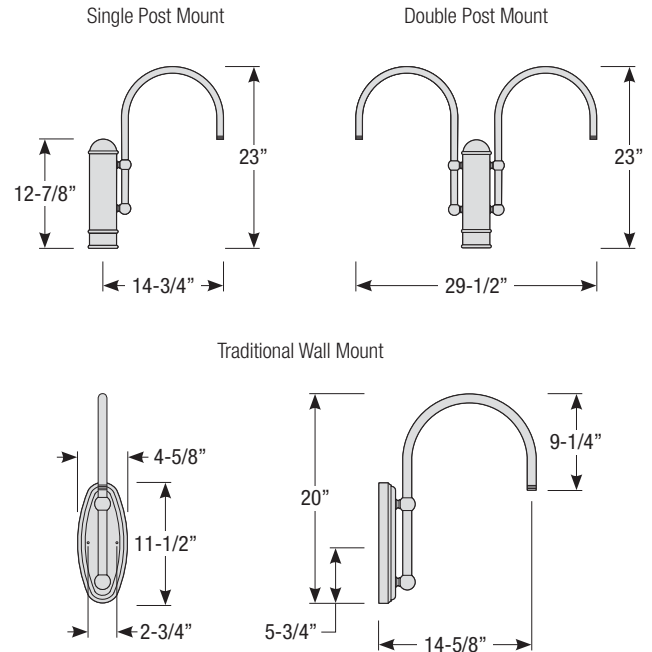

1. Post mount only

Post Type Order Matrix (Example: P8683-96PNA)

Post Type	Finish
PM4946 (Cast Aluminum Post)	ABL (Aegean Blue)
P8683-96 (Cast Aluminum Base w/ 96" Aluminum Post)	BB (Burnished Bronze)
P8683-120 (Cast Aluminum Base w/ 120" Aluminum Post)	BK (Gloss Black)
P8684-96 (96" Straight Aluminum Post)	BLU (Blue)
P8684-120 (120" Straight Aluminum Post)	DVG (Dove Gray)
PM8685 (Cast Aluminum Pier Mount - must be used with straight aluminum post, P8684)	FLG (Flannel Gray)
	GA (Galvanized)
	LG (Lime Green)
	MB (Matte Black)
	MBL (Midnight Blue)
	PNA (Painted Natural Aluminum)
	PNC (Painted Natural Copper)
	RD (Red)
	SGR (Sage Green)
	SGW (Semi Gloss White)
	SND (Sand)
	SS (Satin Silver)
	TBZ (Textured Bronze)
	TGP (Textured Graphite)
	TNG (Tangerine)
	TTL (Tahitian Teal)
	WT (Gloss White)
	YEL (Yellow)

Standard Finishes

	ABL (Aegean Blue)		RD (Red)
	BB (Burnished Bronze)		SGR (Sage Green)
	BK (Gloss Black)		SGW (Semi Gloss White)
	BLU (Blue)		SND (Sand)
	DVG (Dove Gray)		SS (Satin Silver)
	FLG (Flannel Gray)		TBZ (Textured Bronze)
	LG (Lime Green)		TGP (Textured Graphite)
	MB (Matte Black)		TNG (Tangerine)
	MBL (Midnight Blue)		TTL (Tahitian Teal)
	PNA (Painted Natural Aluminum)		WT (Gloss White)
	PNC (Painted Natural Copper)		YEL (Yellow)

Specialty Finishes

	GA (Galvanized)

Spec: 00019_REV Revised 05/07/2020