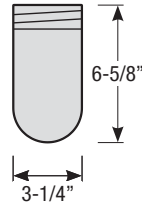

HEAVY DUTY

Aluminum Shade
with Glass and Guard Options

Catalog #:

Project:

Date:

Type:

Notes:

Glass Enclosure

- Glass is available in clear (-CG) and frosted (-FG)