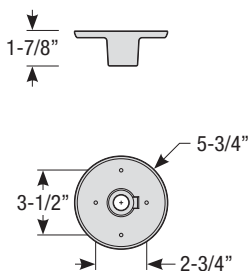

Ceiling Flush Mount Canopy

Note: Ceiling flush mount canopy includes 2" stem

Pendant Canopy