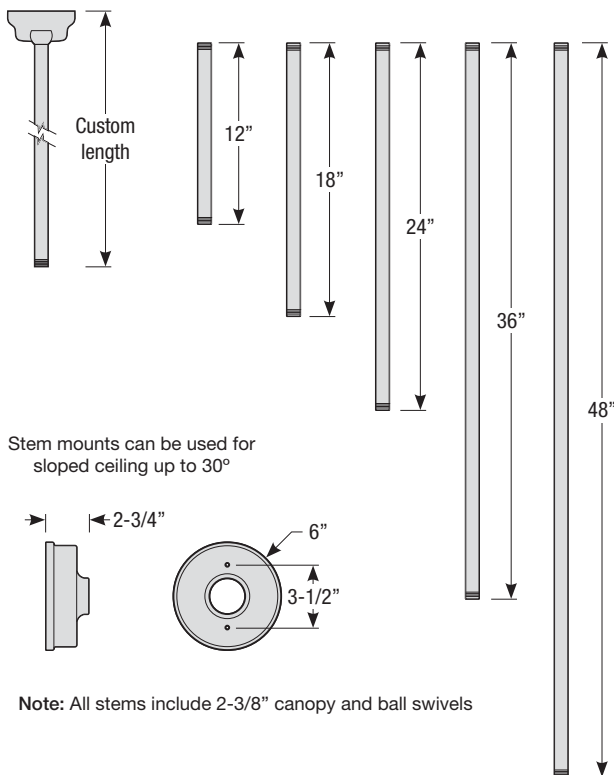

Mounting

- 1/2" or 3/4" IP for arms. Flush mount, stems and post available only in 1/2"
- 9' Pendant cord available in black or white cord (includes 5" canopy with the same finish as the shade)

Finishes

Catalog #:

Project:

Date:

Type:

Notes:

Stem Mount Order Matrix (Example: 2HS18PNA)

Pipe	Stem Length	Finish	Coastal Coating Option
2 (1/2" IP)	HS12 (12")	ABL (Aegean Blue)	(blank) (No coating)
	HS18 (18")	BB (Burnished Bronze)	-C (Coating)
	HS24 (24")	BK (Gloss Black)	
	HS36 (36")	BLU (Blue)	
	HS48 (48")	DVG (Dove Gray)	
	HS__ (Custom length from 2" up to 60")	FLG (Flannel Gray)	
		GA (Galvanized)	
		LG (Lime Green)	
		MB (Matte Black)	
		MBL (Midnight Blue)	
		PNA (Painted Natural Aluminum)	
		PNC (Painted Natural Copper)	
		RD (Red)	
		SGR (Sage Green)	
	SGW (Semi Gloss White)		
	SND (Sand)		
	SS (Satin Silver)		
	TBZ (Textured Bronze)		
	TGP (Textured Graphite)		
	TNG (Tangerine)		
	TTL (Tahitian Teal)		
	WT (Gloss White)		
	YEL (Yellow)		