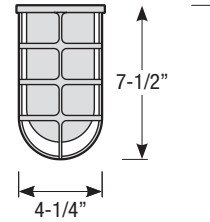

Date:

Type:

Notes:

Glass Enclosure

- Glass is available in clear (-CG) and frosted (-FG)

Wire Cage with Glass Enclosure

- Wire cage can be specified in all standard and specialized finishes, and will match shade finish unless otherwise specified (Note: For galvanized shade finishes, wire cage is finished in Painted Natural Aluminum)
- Glass is available in clear (-CGWC) and frosted (-FGWC)