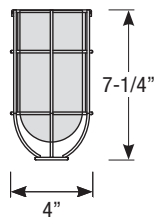

Date:

Type:

Notes:

Glass Enclosure

- Glass is available in clear (-CG) and frosted (-FG)

Wire Cage with Glass Enclosure

- Wire cage can be specified in all standard and specialized finishes, and will match shade finish unless otherwise specified (Note: For galvanized shade finishes, wire cage is finished in Painted Natural Aluminum)
- Glass is available in clear (-CGWC) and frosted (-FGWC)