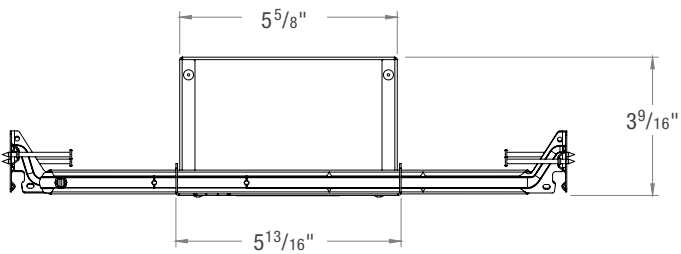

## HOUSING DIMENSIONS

1" DOWNLIGHT, PAN AND HANGER HAR

1" DOWNLIGHT, FOAM BOX ENCLOSURE

2" DOWNLIGHT, PAN AND HANGER HAR

2" DOWNLIGHT, FOAM BOX ENCLOSURE

3" DOWNLIGHT, PAN AND HANGER HAR

3" DOWNLIGHT, FOAM BOX ENCLOSURE

### TRIM SHAPE