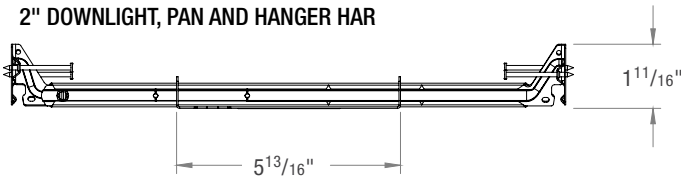

## HOUSING DIMENSIONS

1" DOWNLIGHT, PAN AND HANGER HAR

1" DOWNLIGHT, FOAM BOX ENCLOSURE

2" DOWNLIGHT, PAN AND HANGER HAR

2" DOWNLIGHT, FOAM BOX ENCLOSURE

3" DOWNLIGHT, PAN AND HANGER HAR

3" DOWNLIGHT, FOAM BOX ENCLOSURE

### TRIM SHAPE