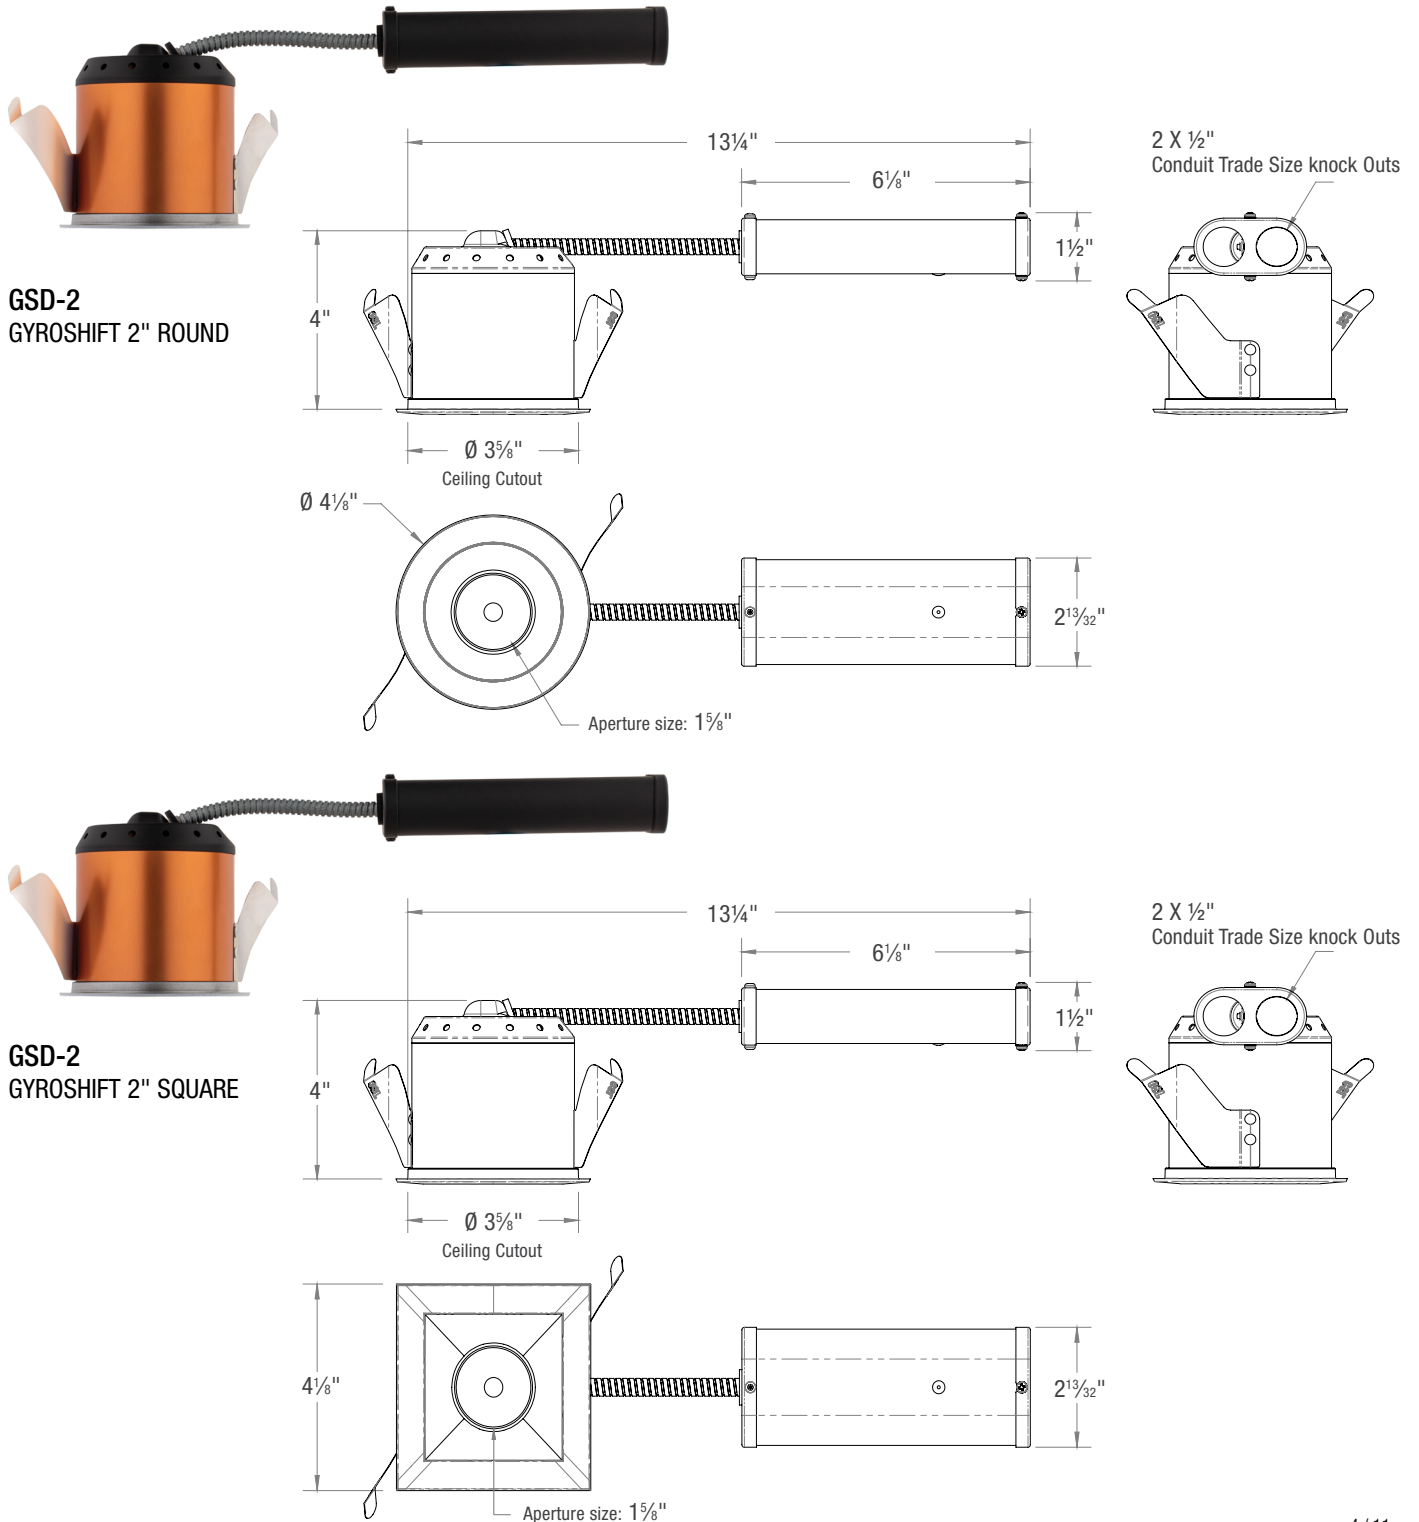

### GYROSHIFT ADJUSTABLE 1" 2" 3" LED DOWNLIGHT

PROJECT: \_\_\_\_\_

TYPE: \_\_\_\_\_

NOTE: \_\_\_\_\_

SPEC-00220 GYROSHIFT, 1" 2" 3", V-0.7, UPDATED 03/15/2024

GSD-1, GSD-2, GSD-3  
(Round Trim, Square Trim)

### HOUSING AND LIGHT ENGINE LINE DRAWINGS