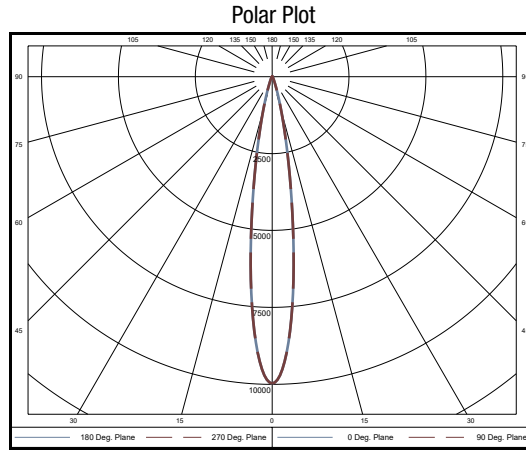

### PHOTOMETRICS

GyroShift Downlight 3", 10° Optic

GyroShift Downlight 3", 30° Optic

GyroShift Downlight 3", 50° Optic

GYROSHIFT

**GYROSHIFT ADJUSTABLE  
1" 2" 3" LED DOWNLIGHT**

PROJECT: \_\_\_\_\_

TYPE: \_\_\_\_\_