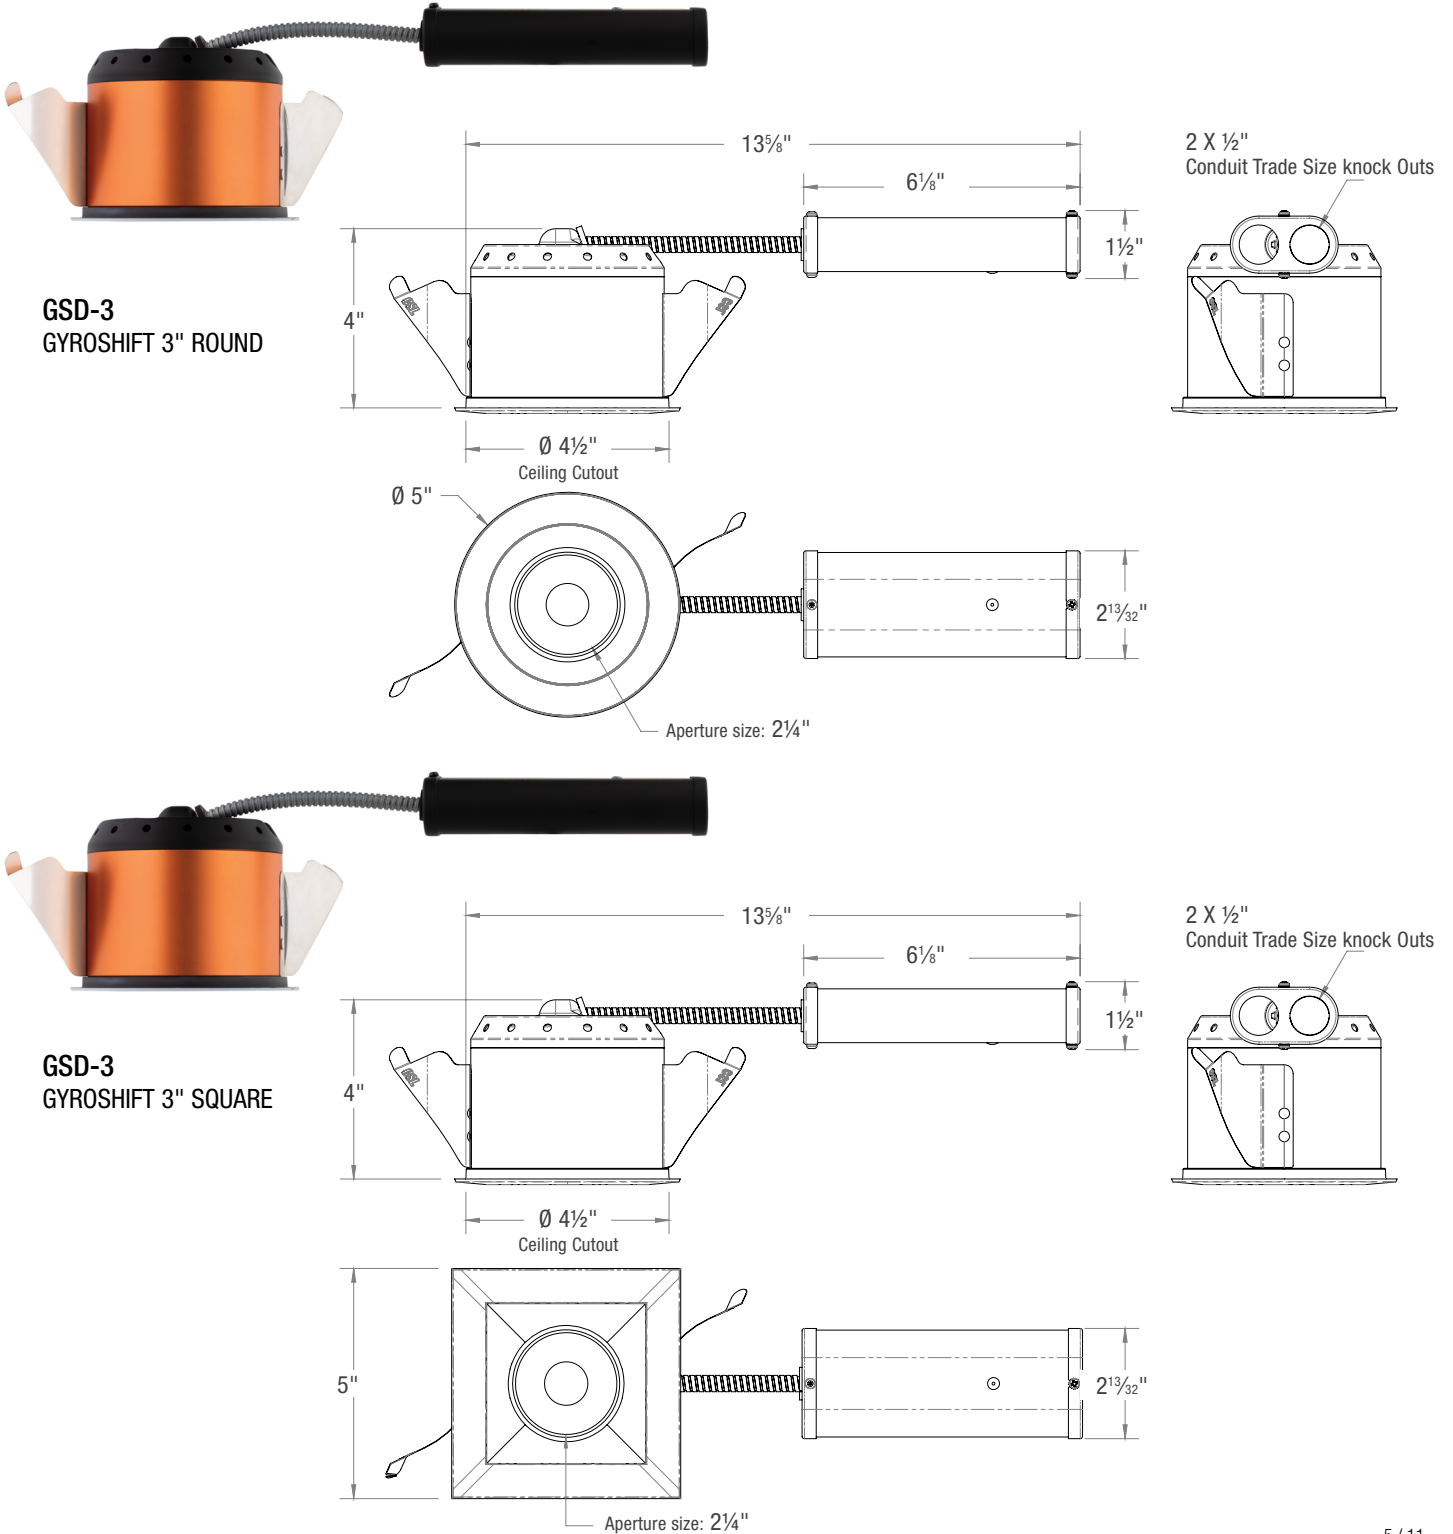

### GYROSHIFT ADJUSTABLE 1" 2" 3" LED DOWNLIGHT

PROJECT: \_\_\_\_\_

TYPE: \_\_\_\_\_

NOTE: \_\_\_\_\_

SPEC-00220 GYROSHIFT, 1" 2" 3", V-0.7, UPDATED 03/15/2024

GSD-1, GSD-2, GSD-3  
(Round Trim, Square Trim)

### HOUSING AND LIGHT ENGINE LINE DRAWINGS

GYROSHIFT