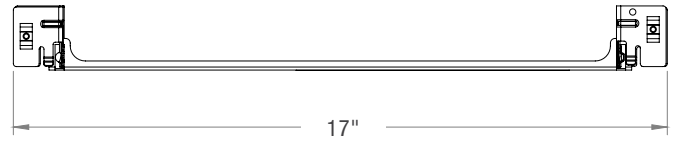

GYROSHIFT

GYROSHIFT ADJUSTABLE 1" 2" 3" LED DOWNLIGHT

GSD-1, GSD-2, GSD-3
(Round Trim, Square Trim)

PROJECT: _____

TYPE: _____

NOTE: _____

SPEC-00220 GYROSHIFT, 1" 2" 3", V-0.7, UPDATED 03/15/2024

HOUSING DIMENSIONS

1" DOWNLIGHT, PAN AND HANGER HAR