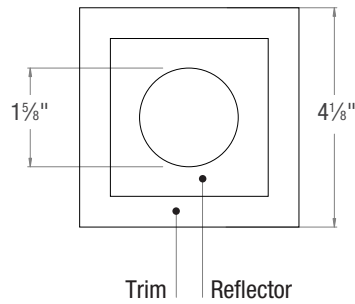

Square  
White Trim - Black Reflector

Square  
White Trim - Haze Reflector

Square  
White Trim - Bronze Reflector

**TRIM SHAPE**

**GYROSHIFT 2" ROUND TRIM**

**GYROSHIFT 2" SQUARE TRIM**

**TRIM & REFLECTOR COLOR**