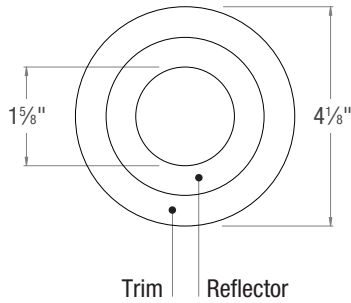

Square  
White Trim - Black Reflector

Square  
White Trim - Haze Reflector

Square  
White Trim - Bronze Reflector

**TRIM SHAPE**

**GYROSHIFT 2" ROUND TRIM**

**GYROSHIFT 2" SQUARE TRIM**

**TRIM & REFLECTOR COLOR**