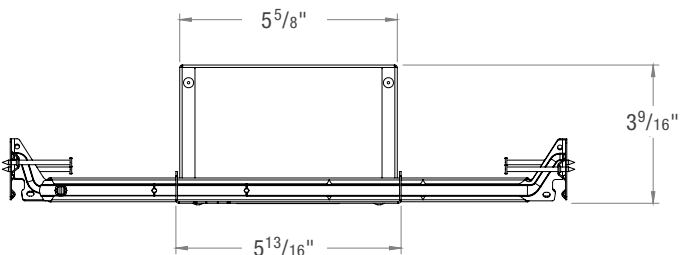

## HOUSING DIMENSIONS

1" DOWNLIGHT, PAN AND HANGER HAR

1" DOWNLIGHT, FOAM BOX ENCLOSURE

2" DOWNLIGHT, PAN AND HANGER HAR

2" DOWNLIGHT, FOAM BOX ENCLOSURE

3" DOWNLIGHT, PAN AND HANGER HAR

3" DOWNLIGHT, FOAM BOX ENCLOSURE

### TRIM SHAPE