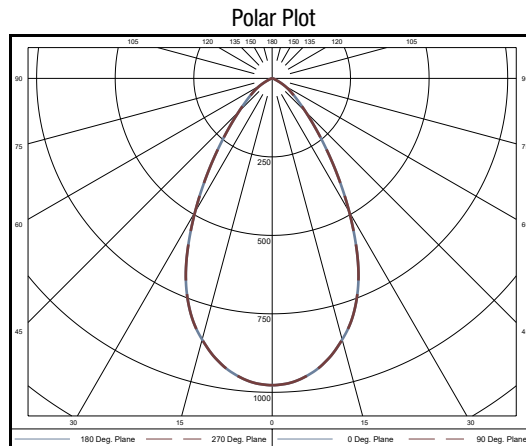

### PHOTOMETRICS

GyroShift Downlight 3", 10° Optic

GyroShift Downlight 3", 30° Optic

GyroShift Downlight 3", 50° Optic

GYROSHIFT

**GYROSHIFT ADJUSTABLE  
1" 2" 3" LED DOWNLIGHT**

PROJECT: \_\_\_\_\_

TYPE: \_\_\_\_\_