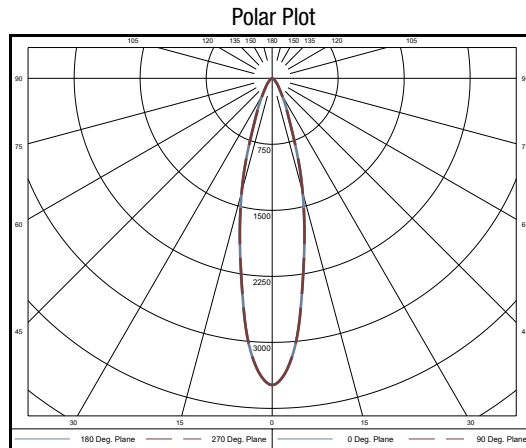

### PHOTOMETRICS

GyroShift Downlight 3", 10° Optic

GyroShift Downlight 3", 30° Optic

GyroShift Downlight 3", 50° Optic

GYROSHIFT

**GYROSHIFT ADJUSTABLE  
1" 2" 3" LED DOWNLIGHT**

PROJECT: \_\_\_\_\_

TYPE: \_\_\_\_\_