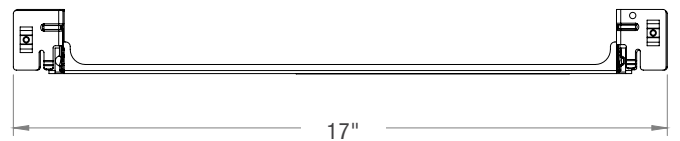

## HOUSING DIMENSIONS

1" DOWNLIGHT, PAN AND HANGER HAR

1" DOWNLIGHT, FOAM BOX ENCLOSURE

2" DOWNLIGHT, PAN AND HANGER HAR

2" DOWNLIGHT, FOAM BOX ENCLOSURE

3" DOWNLIGHT, PAN AND HANGER HAR

3" DOWNLIGHT, FOAM BOX ENCLOSURE

### TRIM SHAPE