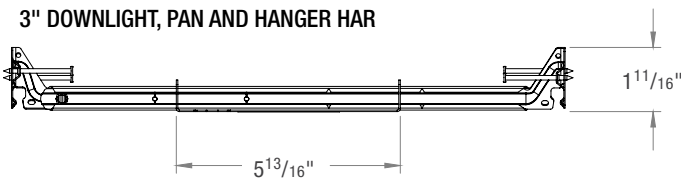

## HOUSING DIMENSIONS

1" DOWNLIGHT, PAN AND HANGER HAR

1" DOWNLIGHT, FOAM BOX ENCLOSURE

2" DOWNLIGHT, PAN AND HANGER HAR

2" DOWNLIGHT, FOAM BOX ENCLOSURE

3" DOWNLIGHT, PAN AND HANGER HAR

3" DOWNLIGHT, FOAM BOX ENCLOSURE

### TRIM SHAPE