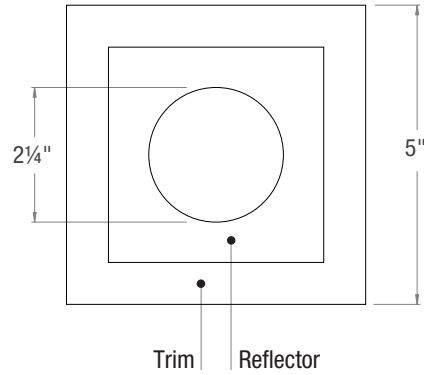

Square  
White Trim - Haze Reflector

Square  
White Trim - Bronze Reflector

**TRIM SHAPE**

**GYROSHIFT 3" ROUND TRIM**

**GYROSHIFT 3" SQUARE TRIM**

**TRIM & REFLECTOR COLOR**

Round  
White Trim - White Reflector