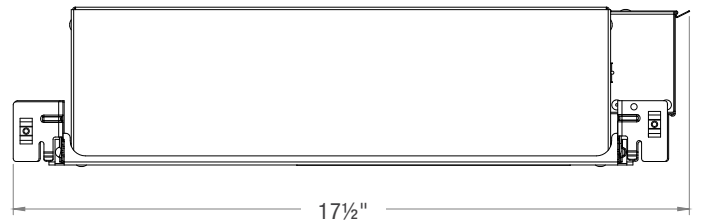

1" DOWNLIGHT, FOAM BOX ENCLOSURE