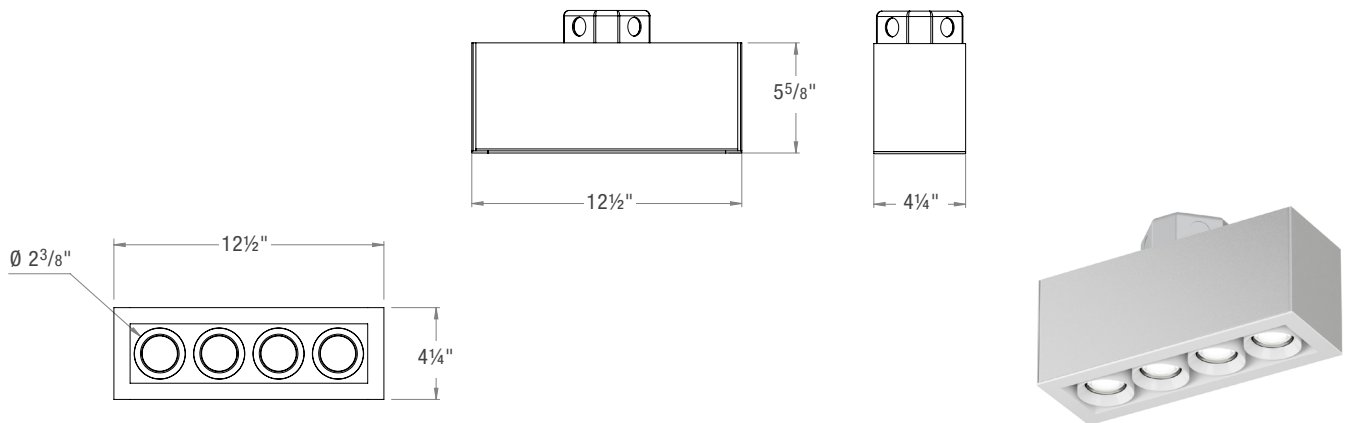

LINE DRAWINGS

S2AF-3LFL 2" - 3 Light Flush Mount

S2AF-4LFL 2" - 4 Light Linear Flush Mount

STANDARD FINISHES

ABL
Aegean Blue

BB
Burnished Bronze

BK
Gloss Black

BLU
Blue