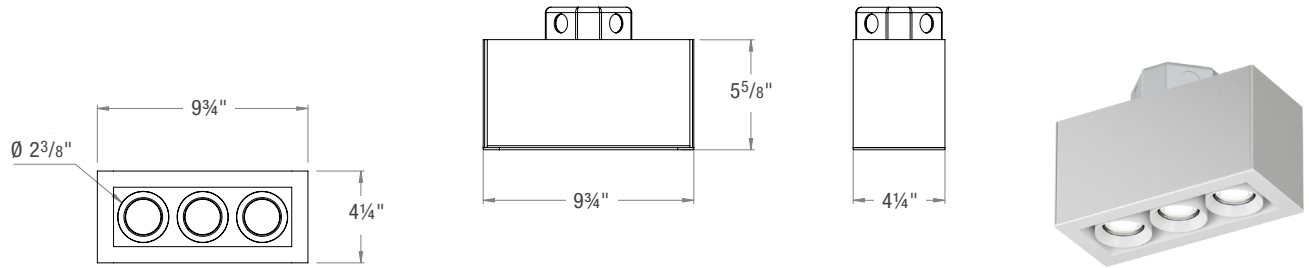

LINE DRAWINGS

S2AF-3LFL 2" - 3 Light Flush Mount

S2AF-4LFL 2" - 4 Light Linear Flush Mount

STANDARD FINISHES

ABL
Aegean Blue

BB
Burnished Bronze

BK
Gloss Black

BLU
Blue