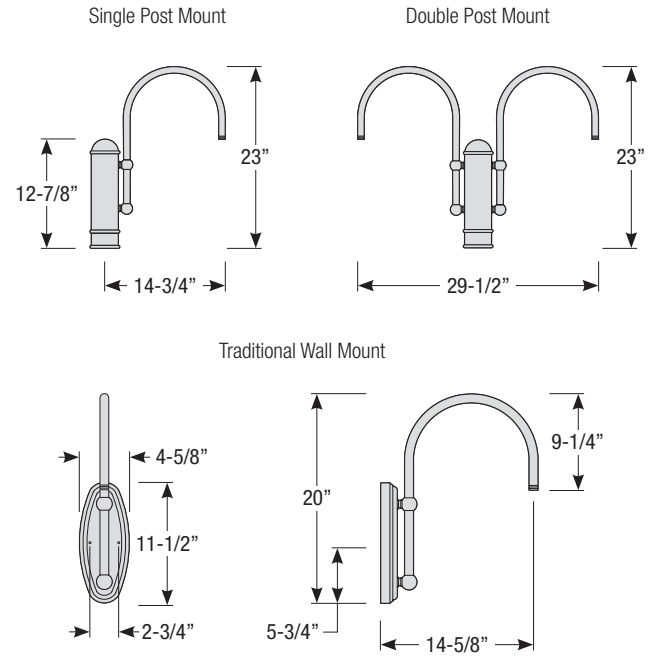

5. Post mount only

Post Type Order Matrix (Example: P8683-96SGW)

Post Type	Finish
PM4946 (Cast Aluminum Post)	ABL (Aegean Blue)
P8683-96 (Cast Aluminum Base w/ 96" Aluminum Post)	BB (Burnished Bronze)
P8683-120 (Cast Aluminum Base w/ 120" Aluminum Post)	BK (Gloss Black)
P8684-96 (96" Straight Aluminum Post)	BLU (Blue)
P8684-120 (120" Straight Aluminum Post)	DVG (Dove Gray)
PM8685 (Cast Aluminum Pier Mount - must be used with straight aluminum post, P8684)	FLG (Flannel Gray)
	GA (Galvanized)
	LG (Lime Green)
	MB (Matte Black)
	MBL (Midnight Blue)
	PNA (Painted Natural Aluminum)
	PNC (Painted Natural Copper)
	RD (Red)
	SGR (Sage Green)
	SGW (Semi Gloss White)
	SND (Sand)
	SS (Satin Silver)
	TBZ (Textured Bronze)
	TGP (Textured Graphite)
	TNG (Tangerine)
	TTL (Tahitian Teal)
	WT (Gloss White)
	YEL (Yellow)

Standard Finishes

ABL (Aegean Blue)	RD (Red)
BB (Burnished Bronze)	SGR (Sage Green)
BK (Gloss Black)	SGW (Semi Gloss White)
BLU (Blue)	SND (Sand)
DVG (Dove Gray)	SS (Satin Silver)
FLG (Flannel Gray)	TBZ (Textured Bronze)
LG (Lime Green)	TGP (Textured Graphite)
MB (Matte Black)	TNG (Tangerine)
MBL (Midnight Blue)	TTL (Tahitian Teal)
PNA (Painted Natural Aluminum)	WT (Gloss White)
PNC (Painted Natural Copper)	YEL (Yellow)

Specialty Finishes

1. GA (Galvanized)

Spec-00023 Revised 05/07/2020