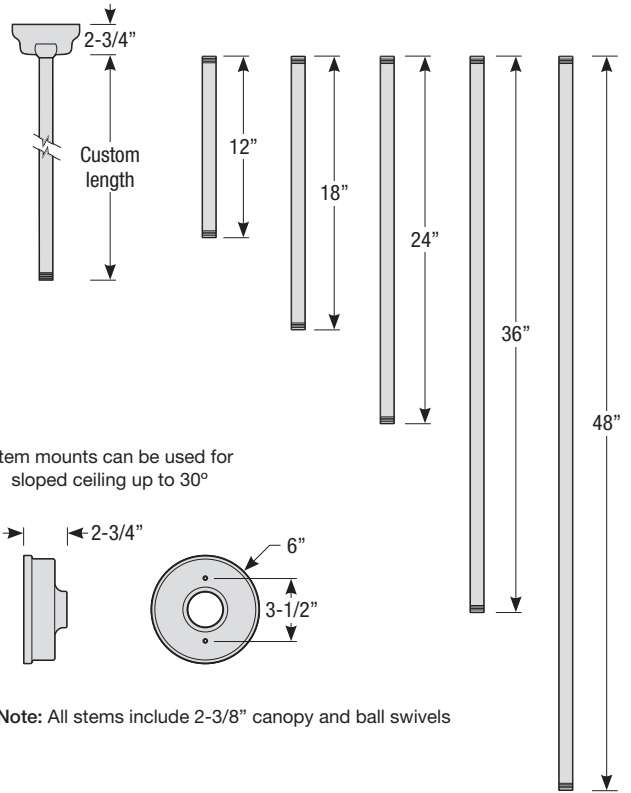

BELL

Aluminum Shade with Solite Lens,
Two-Toned Shade and Lens Ring Option

Catalog #:

Project:

Type:

Date:

Notes:

Stem Mount Order Matrix (Example: 2HS18SGW)

Pipe	Stem Length	Finish	Coastal Coating Option
2 (1/2" IP)	HS12 (12")	ABL (Aegean Blue)	(blank) (No coating)
	HS18 (18")	BB (Burnished Bronze)	-C (Coating)
	HS24 (24")	BK (Gloss Black)	
	HS36 (36")	BLU (Blue)	
	HS48 (48")	DVG (Dove Gray)	
	HS_ (Custom length from 2" up to 60")	FLG (Flannel Gray)	
		GA (Galvanized)	
		LG (Lime Green)	
		MB (Matte Black)	
		MBL (Midnight Blue)	
		PNA (Painted Natural Aluminum)	
		PNC (Painted Natural Copper)	
		RD (Red)	
		SGR (Sage Green)	
	SGW (Semi Gloss White)		
	SND (Sand)		
	SS (Satin Silver)		
	TBZ (Textured Bronze)		
	TGP (Textured Graphite)		
	TNG (Tangerine)		
	TTL (Tahitian Teal)		
	WT (Gloss White)		
	YEL (Yellow)		

Note: All stems include 2-3/8" canopy and ball swivels

KEY: Standard Finishes

- **ABL** (Aegean Blue)
- **BB** (Burnished Bronze)
- **BK** (Gloss Black)
- **BLU** (Blue)
- **DVG** (Dove Gray)
- **FLG** (Flannel Gray)
- **LG** (Lime Green)
- **MB** (Matte Black)
- **MBL** (Midnight Blue)
- **PNA** (Painted Natural Aluminum)
- **PNC** (Painted Natural Copper)
- **RD** (Red)
- **SGR** (Sage Green)
- **SGW** (Semi Gloss White)
- **SND** (Sand)
- **SS** (Satin Silver)
- **TBZ** (Textured Bronze)
- **TGP** (Textured Graphite)
- **TNG** (Tangerine)
- **TTL** (Tahitian Teal)
- **WT** (Gloss White)
- **YEL** (Yellow)

Specialty Finishes

- **GA** (Galvanized)