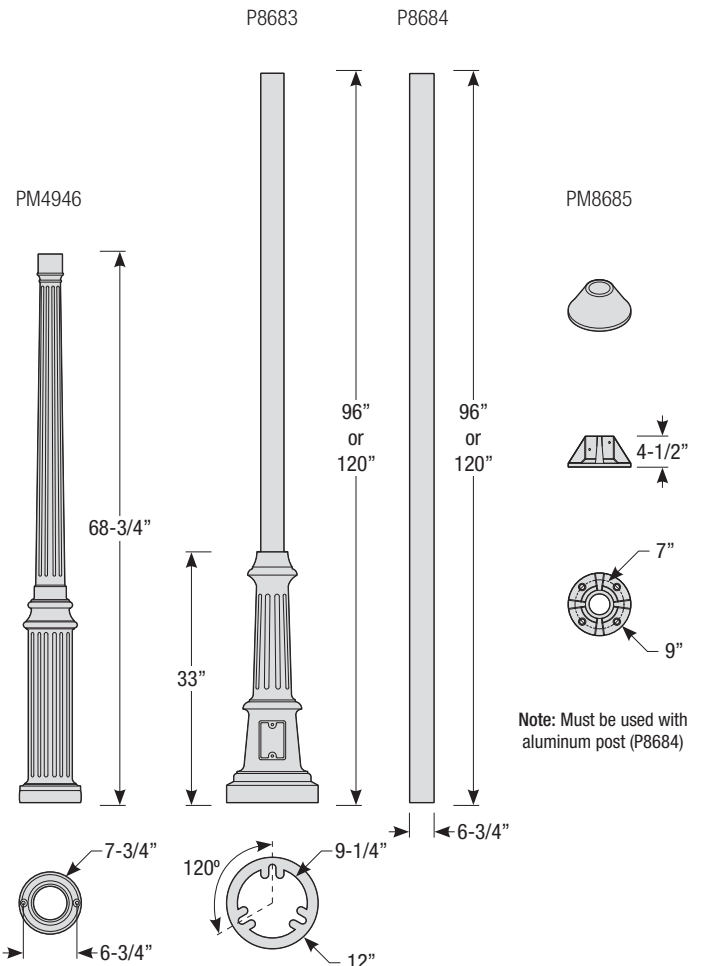

5. Post mount only

Post Type Order Matrix (Example: P8683-96SGW)

Post Type	Finish
PM4946 (Cast Aluminum Post)	ABL (Aegean Blue)
P8683-96 (Cast Aluminum Base w/ 96" Aluminum Post)	BB (Burnished Bronze)
P8683-120 (Cast Aluminum Base w/ 120" Aluminum Post)	BK (Gloss Black)
P8684-96 (96" Straight Aluminum Post)	BLU (Blue)
P8684-120 (120" Straight Aluminum Post)	DVG (Dove Gray)
PM8685 (Cast Aluminum Pier Mount - must be used with straight aluminum post, P8684)	FLG (Flannel Gray)
	GA (Galvanized)
	LG (Lime Green)
	MB (Matte Black)
	MBL (Midnight Blue)
	PNA (Painted Natural Aluminum)
	PNC (Painted Natural Copper)
	RD (Red)
	SGR (Sage Green)
	SGW (Semi Gloss White)
	SND (Sand)
	SS (Satin Silver)
	TBZ (Textured Bronze)
	TGP (Textured Graphite)
	TNG (Tangerine)
	TTL (Tahitian Teal)
	WT (Gloss White)
	YEL (Yellow)

Standard Finishes

ABL (Aegean Blue)	RD (Red)
BB (Burnished Bronze)	SGR (Sage Green)
BK (Gloss Black)	SGW (Semi Gloss White)
BLU (Blue)	SND (Sand)
DVG (Dove Gray)	SS (Satin Silver)
FLG (Flannel Gray)	TBZ (Textured Bronze)
LG (Lime Green)	TGP (Textured Graphite)
MB (Matte Black)	TNG (Tangerine)
MBL (Midnight Blue)	TTL (Tahitian Teal)
PNA (Painted Natural Aluminum)	WT (Gloss White)
PNC (Painted Natural Copper)	YEL (Yellow)

Specialty Finishes

1. GA (Galvanized)

Spec-00023 Revised 05/07/2020