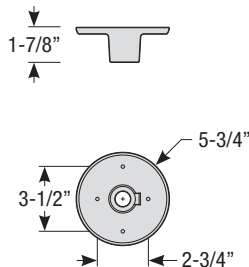

Ceiling Flush Mount Canopy

Note: Ceiling flush mount canopy includes 2" stem

Pendant Canopy