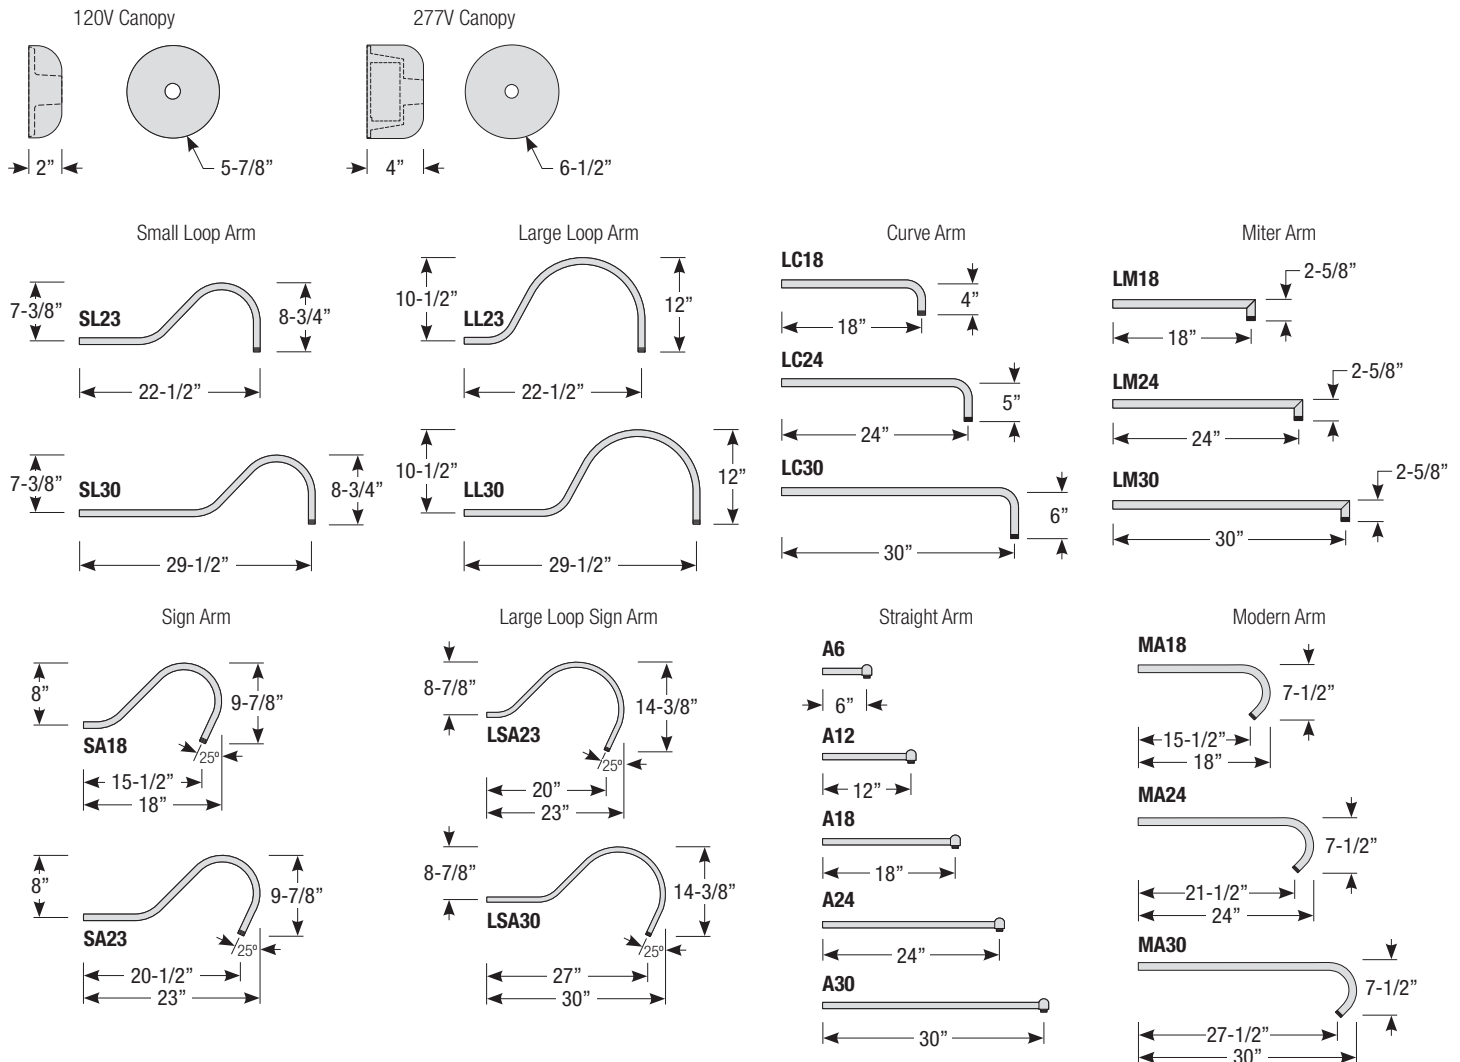

Standard Finishes

	ABL (Aegean Blue)		RD (Red)
	BB (Burnished Bronze)		SGR (Sage Green)
	BK (Gloss Black)		SGW (Semi Gloss White)
	BLU (Blue)		SND (Sand)
	DVG (Dove Gray)		SS (Satin Silver)
	FLG (Flannel Gray)		TBZ (Textured Bronze)
	LG (Lime Green)		TGP (Textured Graphite)
	MB (Matte Black)		TNG (Tangerine)
	MBL (Midnight Blue)		TTL (Tahitian Teal)
	PNA (Painted Natural Aluminum)		WT (Gloss White)
	PNC (Painted Natural Copper)		YEL (Yellow)

Specialty Finishes

	GA (Galvanized)

Note: All arm mounts include canopy

Spec-00023 Revised 05/07/2020

14508 Nelson Ave. City of Industry, CA 91744 • tel: 626.336.4511 • fax: 626.330.4266 • www.TroyRLM.com
©2020 Troy-RLM Lighting, A Division of Troy-CSL Lighting, Inc. All rights reserved. Subject to change without notice.