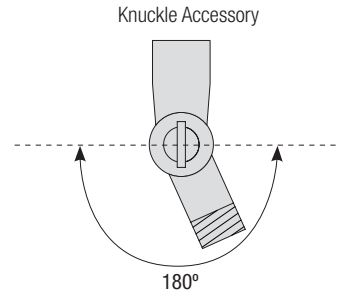

BELL

Aluminum Shade with Solite Lens, Two-Toned Shade and Lens Ring Option

Catalog #:

Project:

Type:

Date:

Notes:

Knuckle Accessory Order Matrix (Example: 2KNLSGW)

Pipe	Finish	Finish	Coastal Coating Option
2 (1/2" IP)	KNL (Adjustable 180° Knuckle for Arm Mounts)	ABL (Aegean Blue)	(blank) (No coating)
3 (3/4" IP)		BB (Burnished Bronze) BK (Gloss Black) BLU (Blue) DVG (Dove Gray) FLG (Flannel Gray) GA (Galvanized) LG (Lime Green) MB (Matte Black) MBL (Midnight Blue) PNA (Painted Natural Aluminum) PNC (Painted Natural Copper) RD (Red) SGR (Sage Green) SGW (Semi Gloss White) SND (Sand) SS (Satin Silver) TBZ (Textured Bronze) TGP (Textured Graphite) TNG (Tangerine) TTL (Tahitian Teal) WT (Gloss White) YEL (Yellow)	-C (Coating)

Description

Adjustable knuckle for arm mounts that allow luminaire to be rotated up to 180°.

KEY: Standard Finishes

ABL (Aegean Blue)	LG (Lime Green)	SGR (Sage Green)
BB (Burnished Bronze)	MB (Matte Black)	SGW (Semi Gloss White)
BK (Gloss Black)	MBL (Midnight Blue)	SND (Sand)
BLU (Blue)	PNA (Painted Natural Aluminum)	SS (Satin Silver)
DVG (Dove Gray)	PNC (Painted Natural Copper)	TBZ (Textured Bronze)
FLG (Flannel Gray)	RD (Red)	TGP (Textured Graphite)

Specialty Finishes

TNG (Tangerine)	GA (Galvanized)
TTL (Tahitian Teal)	
WT (Gloss White)	
YEL (Yellow)