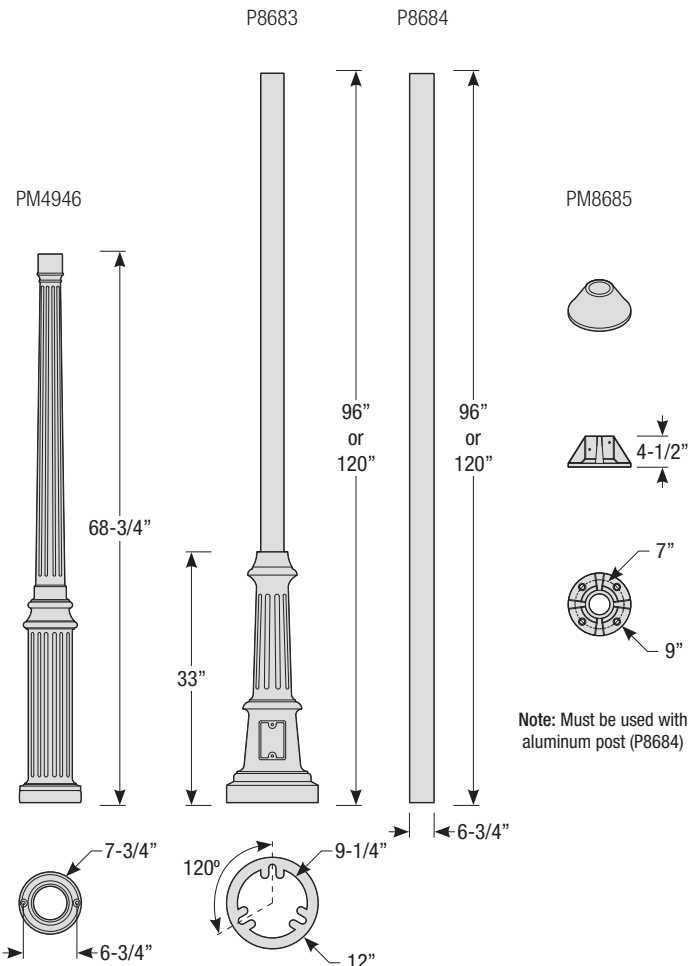

Post / Wall Mount Order Matrix (Example: 2W1TBZ)

Pipe	Mount Type	Finish	Input Voltage
2 (1/2" IP)	P1 (Single Post Mount) P2 (Double Post Mount) W1 (Traditional Wall Mount)	ABL (Aegean Blue)	(blank) (120V)
		BB (Burnished Bronze)	-27^s (277V)
		BK (Gloss Black)	
	BLU (Blue)		
	DVG (Dove Gray)		
	FLG (Flannel Gray)		
	GA (Galvanized)		
	LG (Lime Green)		
	MB (Matte Black)		
	MBL (Midnight Blue)		
	PNA (Painted Natural Aluminum)		
	PNC (Painted Natural Copper)		
	RD (Red)		
	SGR (Sage Green)		
	SGW (Semi Gloss White)		
	SND (Sand)		
	SS (Satin Silver)		
	TBZ (Textured Bronze)		
TGP (Textured Graphite)			
TNG (Tangerine)			
TTL (Tahitian Teal)			
WT (Gloss White)			
YEL (Yellow)			

5. Post mount only

Post Type Order Matrix (Example: P8683-96TBZ)

Post Type	Finish
PM4946 (Cast Aluminum Post)	ABL (Aegean Blue)
P8683-96 (Cast Aluminum Base w/ 96" Aluminum Post)	BB (Burnished Bronze)
P8683-120 (Cast Aluminum Base w/ 120" Aluminum Post)	BK (Gloss Black)
P8684-96 (96" Straight Aluminum Post)	BLU (Blue)
P8684-120 (120" Straight Aluminum Post)	DVG (Dove Gray)
PM8685 (Cast Aluminum Pier Mount - must be used with straight aluminum post, P8684)	FLG (Flannel Gray)
	GA (Galvanized)
	LG (Lime Green)
	MB (Matte Black)
	MBL (Midnight Blue)
	PNA (Painted Natural Aluminum)
	PNC (Painted Natural Copper)
	RD (Red)
	SGR (Sage Green)
	SGW (Semi Gloss White)
	SND (Sand)
	SS (Satin Silver)
	TBZ (Textured Bronze)
	TGP (Textured Graphite)
	TNG (Tangerine)
	TTL (Tahitian Teal)
	WT (Gloss White)
	YEL (Yellow)

Standard Finishes

 ABL (Aegean Blue)	 RD (Red)
 BB (Burnished Bronze)	 SGR (Sage Green)
 BK (Gloss Black)	 SGW (Semi Gloss White)
 BLU (Blue)	 SND (Sand)
 DVG (Dove Gray)	 SS (Satin Silver)
 FLG (Flannel Gray)	 TBZ (Textured Bronze)
 LG (Lime Green)	 TGP (Textured Graphite)
 MB (Matte Black)	 TNG (Tangerine)
 MBL (Midnight Blue)	 TTL (Tahitian Teal)
 PNA (Painted Natural Aluminum)	 WT (Gloss White)
 PNC (Painted Natural Copper)	 YEL (Yellow)

Specialty Finishes

1. GA (Galvanized)

Spec-00022 Revised 05/07/2020