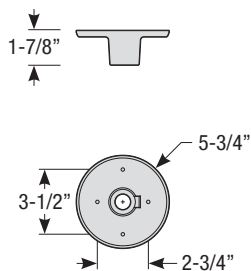

Ceiling Flush Mount Canopy

Note: Ceiling flush mount canopy includes 2" stem

Pendant Canopy