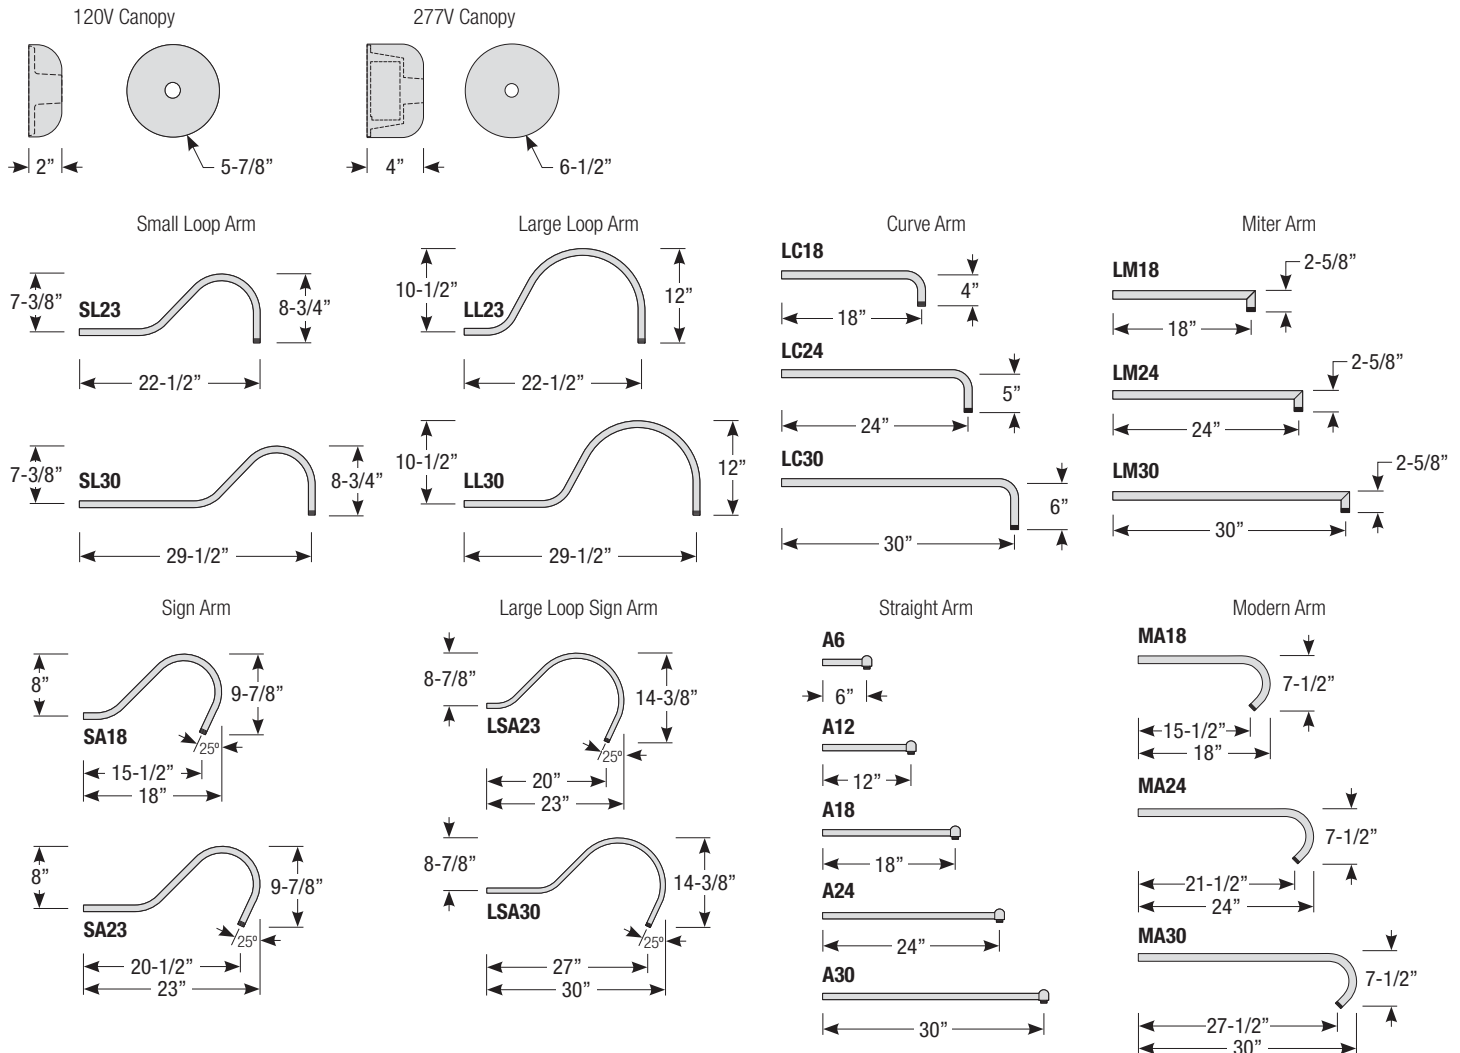

Standard Finishes

	ABL (Aegean Blue)		RD (Red)
	BB (Burnished Bronze)		SGR (Sage Green)
	BK (Gloss Black)		SGW (Semi Gloss White)
	BLU (Blue)		SND (Sand)
	DVG (Dove Gray)		SS (Satin Silver)
	FLG (Flannel Gray)		TBZ (Textured Bronze)
	LG (Lime Green)		TGP (Textured Graphite)
	MB (Matte Black)		TNG (Tangerine)
	MBL (Midnight Blue)		TTL (Tahitian Teal)
	PNA (Painted Natural Aluminum)		WT (Gloss White)
	PNC (Painted Natural Copper)		YEL (Yellow)

Specialty Finishes

	GA (Galvanized)

Note: All arm mounts include canopy

Spec-00022 Revised 05/07/2020

14508 Nelson Ave. City of Industry, CA 91744 • tel: 626.336.4511 • fax: 626.330.4266 • www.TroyRLM.com
©2020 Troy-RLM Lighting, A Division of Troy-CSL Lighting, Inc. All rights reserved. Subject to change without notice.