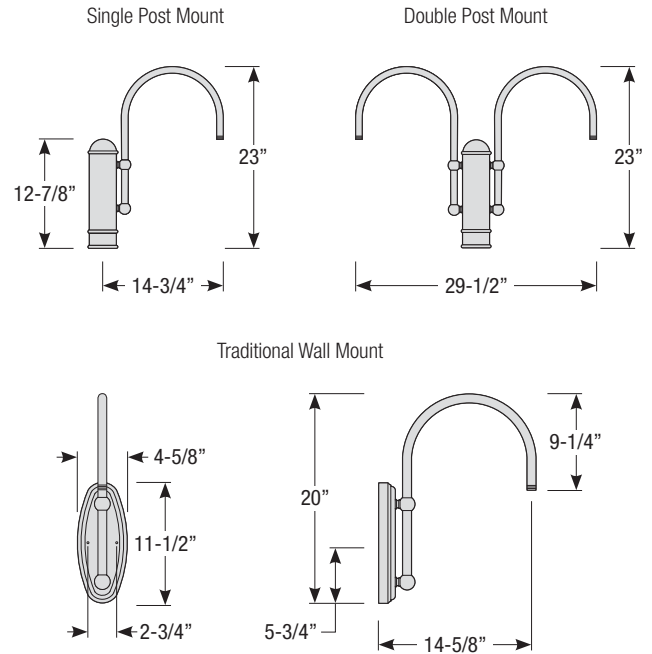

Post / Wall Mount Order Matrix (Example: 2W1TBZ)

Pipe	Mount Type	Finish	Input Voltage
2 (1/2" IP)	P1 (Single Post Mount) P2 (Double Post Mount) W1 (Traditional Wall Mount)	ABL (Aegean Blue)	(blank) (120V)
		BB (Burnished Bronze)	-27^s (277V)
		BK (Gloss Black)	
	BLU (Blue)		
	DVG (Dove Gray)		
	FLG (Flannel Gray)		
	GA (Galvanized)		
	LG (Lime Green)		
	MB (Matte Black)		
	MBL (Midnight Blue)		
	PNA (Painted Natural Aluminum)		
	PNC (Painted Natural Copper)		
	RD (Red)		
	SGR (Sage Green)		
	SGW (Semi Gloss White)		
	SND (Sand)		
	SS (Satin Silver)		
	TBZ (Textured Bronze)		
TGP (Textured Graphite)			
TNG (Tangerine)			
TTL (Tahitian Teal)			
WT (Gloss White)			
YEL (Yellow)			

5. Post mount only

Post Type Order Matrix (Example: P8683-96TBZ)

Post Type	Finish
PM4946 (Cast Aluminum Post)	ABL (Aegean Blue)
P8683-96 (Cast Aluminum Base w/ 96" Aluminum Post)	BB (Burnished Bronze)
P8683-120 (Cast Aluminum Base w/ 120" Aluminum Post)	BK (Gloss Black)
P8684-96 (96" Straight Aluminum Post)	BLU (Blue)
P8684-120 (120" Straight Aluminum Post)	DVG (Dove Gray)
PM8685 (Cast Aluminum Pier Mount - must be used with straight aluminum post, P8684)	FLG (Flannel Gray)
	GA (Galvanized)
	LG (Lime Green)
	MB (Matte Black)
	MBL (Midnight Blue)
	PNA (Painted Natural Aluminum)
	PNC (Painted Natural Copper)
	RD (Red)
	SGR (Sage Green)
	SGW (Semi Gloss White)
	SND (Sand)
	SS (Satin Silver)
	TBZ (Textured Bronze)
	TGP (Textured Graphite)
	TNG (Tangerine)
	TTL (Tahitian Teal)
	WT (Gloss White)
	YEL (Yellow)

Standard Finishes

 ABL (Aegean Blue)	 RD (Red)
 BB (Burnished Bronze)	 SGR (Sage Green)
 BK (Gloss Black)	 SGW (Semi Gloss White)
 BLU (Blue)	 SND (Sand)
 DVG (Dove Gray)	 SS (Satin Silver)
 FLG (Flannel Gray)	 TBZ (Textured Bronze)
 LG (Lime Green)	 TGP (Textured Graphite)
 MB (Matte Black)	 TNG (Tangerine)
 MBL (Midnight Blue)	 TTL (Tahitian Teal)
 PNA (Painted Natural Aluminum)	 WT (Gloss White)
 PNC (Painted Natural Copper)	 YEL (Yellow)

Specialty Finishes

1. GA (Galvanized)

Spec-00022 Revised 05/07/2020