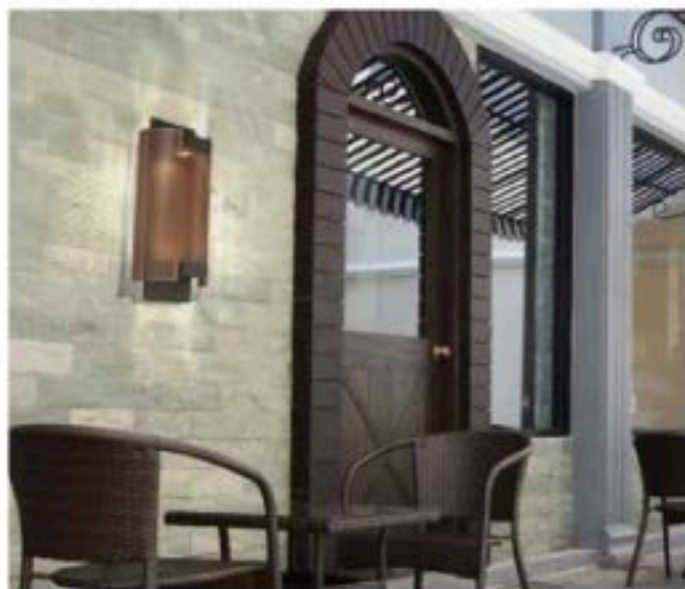

ARK

The company's standard gooseneck and 16-inch shade boasts a Black painted finish and is shown with a globe and guard set assembly that is one of its most popular barn lighting kits. The fixture is equipped with an LED A19 bulb (equivalent to a 60-watt incandescent) to complete the Retro-style motif while remaining energy-efficient and durable. All of Ark Lighting's barn lighting fixtures are made in the USA with heavy-gauge steel and are powder-coated to withstand the outdoor elements.

www.arklighting.com

CSL

The Veil LED wall-mount can be specified in multiple colors and finishes, is UL/cUL-listed for wet locations, and measures 24" high x 12" wide x 7" deep. The LED fixture operates on 120 volts, 36 watts, and offers 90 CRI.

www.csllighting.com

EDGE

The TV LED sconce can be custom-engraved (with a detail such as an address number or logo) and is illuminated with warm-white LEDs in 2972K. The ADA-compliant fixture can be used indoors or outside and is offered with either a White or Satin Aluminum base. The clear UV-stable diffuser will not discolor over time.

www.edgelighting.com

CSL

Ideal for bathrooms, covered porches, or anywhere indoors, the Glow LED Wall Mount is UL/cUL-listed for damp locations and available in multiple colors and finishes. It measures 16" high x 9" wide and is lamped with 36 watts of LED in 90 CRI and 2700K.
www.csllighting.com