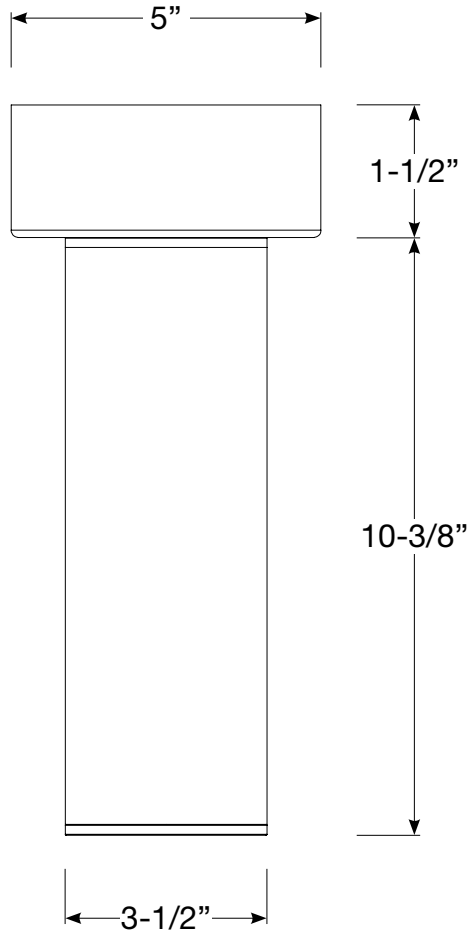

**3" Flush Mount Cylinder**  
Square LED Downlight

**SLF3**

Revised 11/08/17