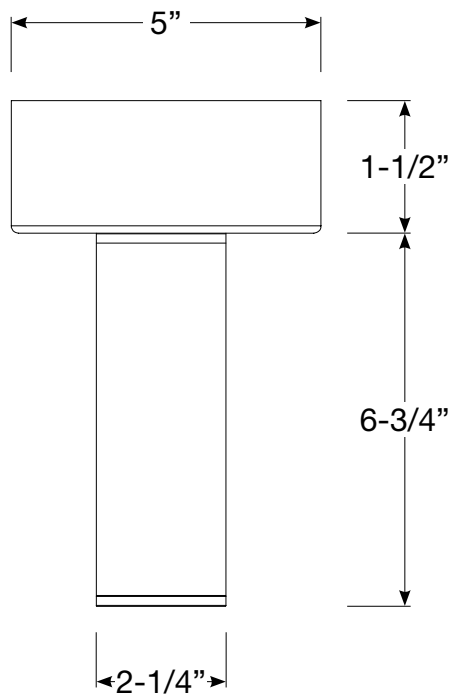

2" Flush Mount Cylinder

Square LED Downlight

SLF2

Revised 11/08/17