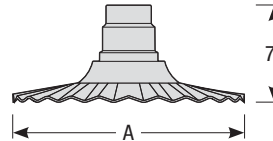

RADIAL WAVE

Aluminum Shade
with Glass and Guard Options

Catalog #:

Project:

Type:

Date:

Notes:

Electrical

- 120V input (277V available in arm and post option only)
- Integrated power supply allows the fixture to be connected directly into line voltage
- Pre-wired and ready for install
- LED is dimmable with Incandescent/Triac dimmers

Mounting

- 1/2" or 3/4" IP for arms. Flush mount, stems and post available only in 1/2"
- 9' Pendant cord available in black or white cord (includes 5" canopy with the same finish as the shade)

Finishes

- Shade and mounting finish options
- Available in 21 standard and 2 specialty finishes with optional coastal coating to protect finish in coastal environments (add "-C" to the finish)
- Inner shade is painted the same finish as shade
- Consult factory for custom finish options

Optional Accessories

- Glass, Cast Guard or Wire Cage options available,

Listing

UL listed to US and Canadian standards for wet locations

	A
RW16	16"
RW18	18"

Radial Wave Order Matrix (Example: RW18MBK-CGG-2)

Diameter	Lamp / LED	Finish	Coastal Coating Option	Accessories	Mounting Type
RW16 (16")	M (Medium Base, 100W max.)	ABL Aegean Blue	(blank) (No coating)	(blank) (No accessories)	-2 (1/2" IP)
RW18 (18")	GU2413¹ (13W GU24 / 2700K)	BB (Burnished Bronze)	-C (Coating)	-CG (Clear Glass)	-3 (3/4" IP)
	GU2418¹ (18W GU24 / 2700K)	BK (Gloss Black)		-FG (Frosted Glass)	-B (Black Cord)
	GU2426¹ (26W GU24 / 2700K)	BLU (Blue)		-CGG (Clear Glass w/ Cast Guard)	-FGG (Frosted Glass w/ Cast Guard)
	GU2432^{1,2} (32W GU24 / 2700K)	DVG (Dove Gray)		-CGWC (Clear Glass w/ Wire Cage)	-W (White Cord)
	GU2442^{1,2} (42W GU24 / 2700K)	FLG (Flannel Gray)		-FGWC (Frosted Glass w/ Wire Cage)	-F (Flush Mount)
	LED1227^{1,3,4} (12W LED / 2700K / 90 CRI / 844lm)	GA (Galvanized)			
	LED1230^{1,3,4} (12W LED / 3000K / 90 CRI / 861lm)	LG (Lime Green)			
	LED1235^{1,3,4} (12W LED / 3500K / 90 CRI / 872lm)	MB (Matte Black)			
	LED1240^{1,3,4} (12W LED / 4000K / 90 CRI / 889lm)	MBL (Midnight Blue)			
	LED1827^{1,3,4} (18W LED / 2700K / 90 CRI / 1265lm)	PNA (Painted Natural Aluminum)			
	LED1830^{1,3,4} (18W LED / 3000K / 90 CRI / 1288lm)	PNC (Painted Natural Copper)			
	LED1835^{1,3,4} (18W LED / 3500K / 90 CRI / 1311lm)	RD (Red)			
	LED1840^{1,3,4} (18W LED / 4000K / 90 CRI / 1334lm)	SGR (Sage Green)			
		SGW (Semi Gloss White)			
		SND (Sand)			
		SS (Satin Silver)			
		TBZ (Textured Bronze)			
		TGP (Textured Graphite)			
		TNG (Tangerine)			
		TTL (Tahitian Teal)			
		WT (Gloss White)			
		YEL (Yellow)			

1. Lamps must be specified, and are not included in shade cost
2. Not for use in glass/cast guard/wire cage
3. Glass enclosure must be specified
4. Lumen are raw LED value

KEY: Standard Finishes

ABL (Aegean Blue)	LG (Lime Green)	SGR (Sage Green)
BB (Burnished Bronze)	MB (Matte Black)	SGW (Semi Gloss White)
BK (Gloss Black)	MBL (Midnight Blue)	SND (Sand)
BLU (Blue)	PNA (Painted Natural Aluminum)	SS (Satin Silver)
DVG (Dove Gray)	PNC (Painted Natural Copper)	TBZ (Textured Bronze)
FLG (Flannel Gray)	RD (Red)	TGP (Textured Graphite)

Specialty Finishes

GA (Galvanized)

TNG (Tangerine)	TTL (Tahitian Teal)
WT (Gloss White)	YEL (Yellow)

Spec-00036 Revised 05/07/2020

14508 Nelson Ave. City of Industry, CA 91744 • tel: 626.336.4511 • fax: 626.330.4266 • www.TroyRLM.com
©2020 Troy-RLM Lighting, A Division of Troy-CSL Lighting, Inc. All rights reserved. Subject to change without notice.