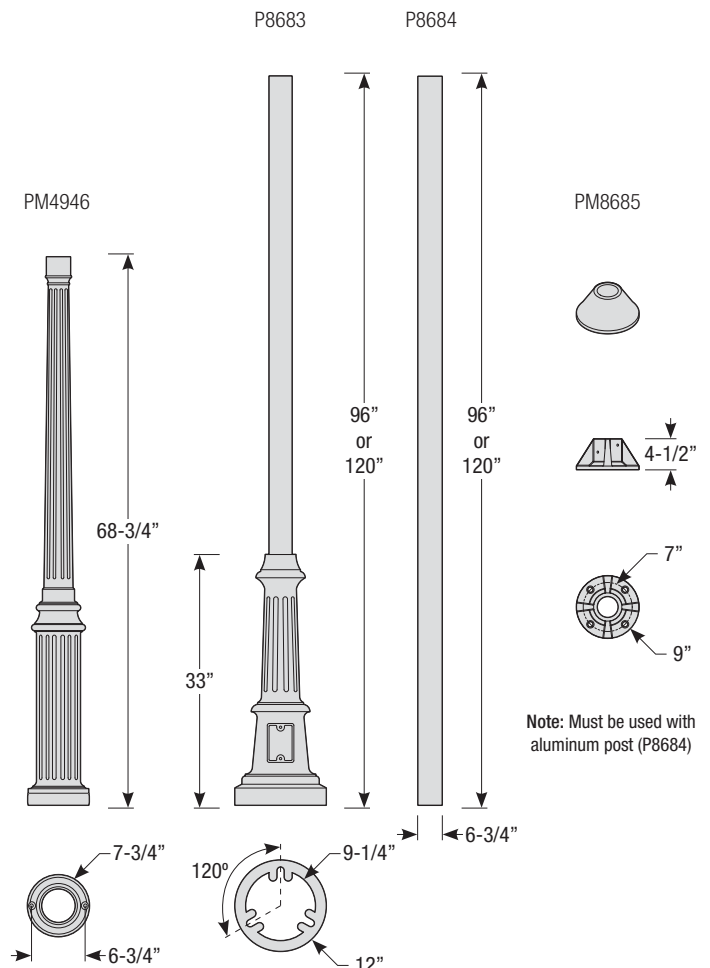

Specialty Finishes

GA (Galvanized)

Note: Must be used with aluminum post (P8684)

Spec-00036 Revised 05/07/2020

14508 Nelson Ave. City of Industry, CA 91744 • tel: 626.336.4511 • fax: 626.330.4266 • www.TroyRLM.com
©2020 Troy-RLM Lighting, A Division of Troy-CSL Lighting, Inc. All rights reserved. Subject to change without notice.