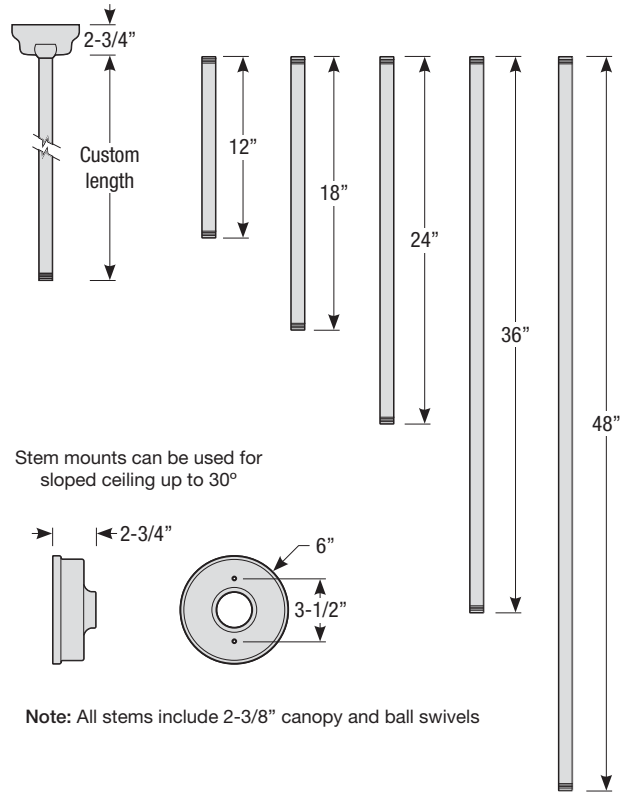

RADIAL WAVE

Aluminum Shade
with Glass and Guard Options

Catalog #:

Project:

Type:

Date:

Notes:

Stem Mount Order Matrix (Example: 2HS18BK)

Pipe	Stem Length	Finish	Coastal Coating Option
2 (1/2" IP)	HS12 (12")	ABL (Aegean Blue)	(blank) (No coating)
	HS18 (18")	BB (Burnished Bronze)	-C (Coating)
	HS24 (24")	BK (Gloss Black)	
	HS36 (36")	BLU (Blue)	
	HS48 (48")	DVG (Dove Gray)	
	HS_ (Custom length from 2" up to 60")	FLG (Flannel Gray)	
		GA (Galvanized)	
		LG (Lime Green)	
		MB (Matte Black)	
		MBL (Midnight Blue)	
		PNA (Painted Natural Aluminum)	
		PNC (Painted Natural Copper)	
		RD (Red)	
		SGR (Sage Green)	
		SGW (Semi Gloss White)	
	SND (Sand)		
	SS (Satin Silver)		
	TBZ (Textured Bronze)		
	TGP (Textured Graphite)		
	TNG (Tangerine)		
	TTL (Tahitian Teal)		
	WT (Gloss White)		
	YEL (Yellow)		

Stem mounts can be used for sloped ceiling up to 30°

Note: All stems include 2-3/8" canopy and ball swivels

KEY: Standard Finishes

ABL (Aegean Blue)	LG (Lime Green)	SGR (Sage Green)
BB (Burnished Bronze)	MB (Matte Black)	SGW (Semi Gloss White)
BK (Gloss Black)	MBL (Midnight Blue)	SND (Sand)
BLU (Blue)	PNA (Painted Natural Aluminum)	SS (Satin Silver)
DVG (Dove Gray)	PNC (Painted Natural Copper)	TBZ (Textured Bronze)
FLG (Flannel Gray)	RD (Red)	TGP (Textured Graphite)

Specialty Finishes

TNG (Tangerine)	GA (Galvanized)
TTL (Tahitian Teal)	
WT (Gloss White)	
YEL (Yellow)