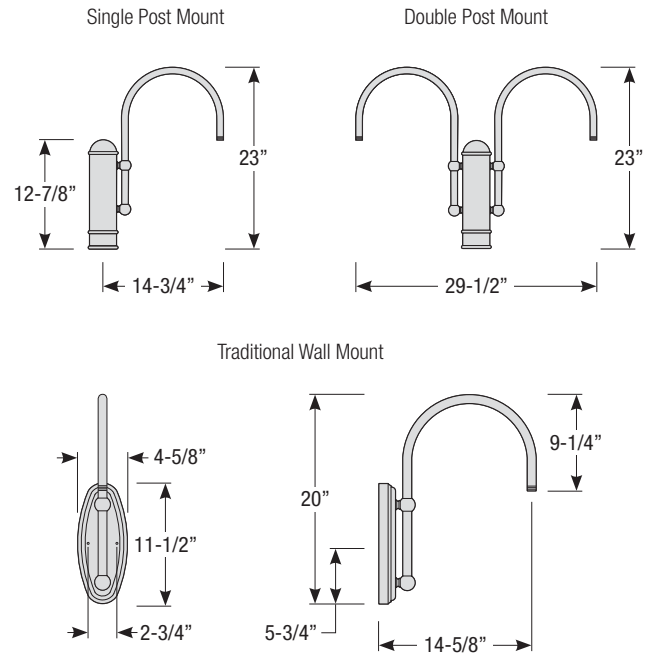

RADIAL WAVE

Aluminum Shade
with Glass and Guard Options

Catalog #:

Project:

Date:

Type:

Notes:

Post / Wall Mount Order Matrix (Example: 2W1BK)

Pipe	Mount Type	Finish	Input Voltage
2 (1/2" IP)	P1 (Single Post Mount) P2 (Double Post Mount) W1 (Traditional Wall Mount)	ABL (Aegean Blue)	(blank) (120V)
		BB (Burnished Bronze)	-27^s (277V)
		BK (Gloss Black)	
		BLU (Blue)	
		DVG (Dove Gray)	
		FLG (Flannel Gray)	
		GA (Galvanized)	
		LG (Lime Green)	
		MB (Matte Black)	
		MBL (Midnight Blue)	
		PNA (Painted Natural Aluminum)	
		PNC (Painted Natural Copper)	
		RD (Red)	
SGR (Sage Green)			
SGW (Semi Gloss White)			
SND (Sand)			
SS (Satin Silver)			
TBZ (Textured Bronze)			
TGP (Textured Graphite)			
TNG (Tangerine)			
TTL (Tahitian Teal)			
WT (Gloss White)			
YEL (Yellow)			

5. Post mount only

Post Type Order Matrix (Example: P8683-96BK)

Post Type	Finish
PM4946 (Cast Aluminum Post)	ABL (Aegean Blue)
P8683-96 (Cast Aluminum Base w/ 96" Aluminum Post)	BB (Burnished Bronze)
P8683-120 (Cast Aluminum Base w/ 120" Aluminum Post)	BK (Gloss Black)
P8684-96 (96" Straight Aluminum Post)	BLU (Blue)
P8684-120 (120" Straight Aluminum Post)	DVG (Dove Gray)
PM8685 (Cast Aluminum Pier Mount - must be used with straight aluminum post, P8684)	FLG (Flannel Gray)
	GA (Galvanized)
	LG (Lime Green)
	MB (Matte Black)
	MBL (Midnight Blue)
	PNA (Painted Natural Aluminum)
	PNC (Painted Natural Copper)
	RD (Red)
	SGR (Sage Green)
	SGW (Semi Gloss White)
	SND (Sand)
	SS (Satin Silver)
	TBZ (Textured Bronze)
	TGP (Textured Graphite)
	TNG (Tangerine)
	TTL (Tahitian Teal)
	WT (Gloss White)
	YEL (Yellow)

Standard Finishes

ABL (Aegean Blue)	RD (Red)
BB (Burnished Bronze)	SGR (Sage Green)
BK (Gloss Black)	SGW (Semi Gloss White)
BLU (Blue)	SND (Sand)
DVG (Dove Gray)	SS (Satin Silver)
FLG (Flannel Gray)	TBZ (Textured Bronze)
LG (Lime Green)	TGP (Textured Graphite)
MB (Matte Black)	TNG (Tangerine)
MBL (Midnight Blue)	TTL (Tahitian Teal)
PNA (Painted Natural Aluminum)	WT (Gloss White)
PNC (Painted Natural Copper)	YEL (Yellow)