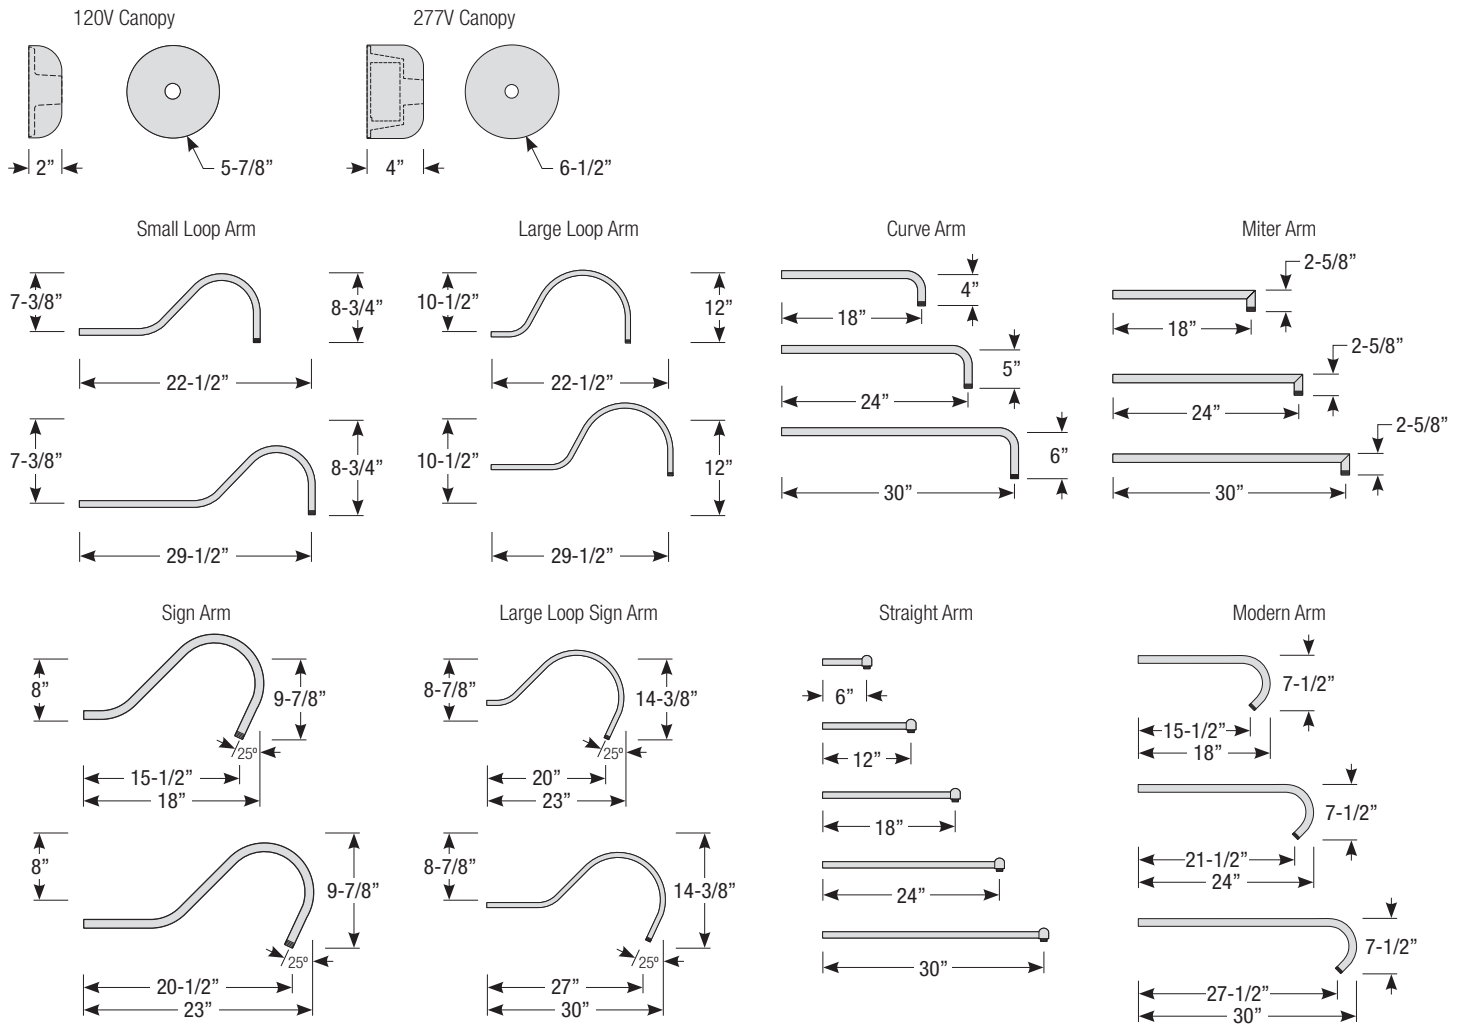

Standard Finishes

- **ABL** (Aegean Blue)
- **BB** (Burnished Bronze)
- **BK** (Gloss Black)
- **BLU** (Blue)
- **DVG** (Dove Gray)
- **FLG** (Flannel Gray)
- **LG** (Lime Green)
- **MB** (Matte Black)
- **MBL** (Midnight Blue)
- **PNA** (Painted Natural Aluminum)
- **PNC** (Painted Natural Copper)
- **RD** (Red)
- **SGR** (Sage Green)
- **SGW** (Semi Gloss White)
- **SND** (Sand)
- **SS** (Satin Silver)
- **TBZ** (Textured Bronze)
- **TGP** (Textured Graphite)
- **TNG** (Tangerine)
- **TTL** (Tahitian Teal)
- **WT** (Gloss White)
- **YEL** (Yellow)

Specialty Finishes

- **GA** (Galvanized)

Note: All arm mounts include canopy

Spec-00036 Revised 05/07/2020