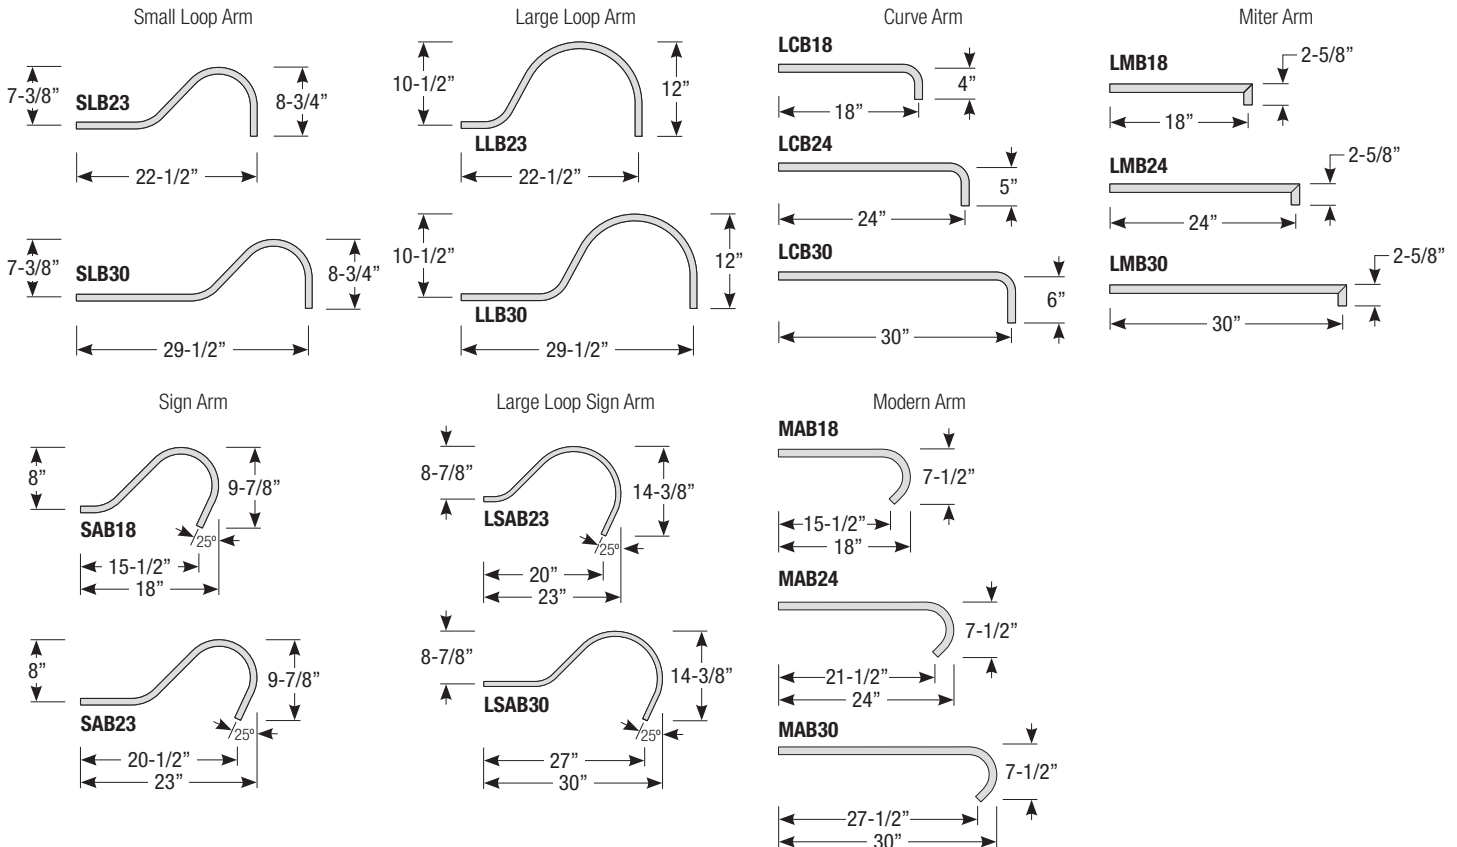

Standard Finishes

- **ABL** (Aegean Blue)
- **BB** (Burnished Bronze)
- **BK** (Gloss Black)
- **BLU** (Blue)
- **DVG** (Dove Gray)
- **FLG** (Flannel Gray)
- **LG** (Lime Green)
- **MB** (Matte Black)
- **MBL** (Midnight Blue)
- **PNA** (Painted Natural Aluminum)
- **PNC** (Painted Natural Copper)
- **RD** (Red)
- **SGR** (Sage Green)
- **SGW** (Semi Gloss White)
- **SND** (Sand)
- **SS** (Satin Silver)
- **TBZ** (Textured Bronze)
- **TGP** (Textured Graphite)
- **TNG** (Tangerine)
- **TTL** (Tahitian Teal)
- **WT** (Gloss White)
- **YEL** (Yellow)

Specialty Finishes

- **GA** (Galvanized)

Note: All arm mounts include 4" deep canopy

Spec-00035 Revised 05/07/2020

14508 Nelson Ave. City of Industry, CA 91744 • tel: 626.336.4511 • fax: 626.330.4266 • www.TroyRLM.com
©2020 Troy-RLM Lighting, A Division of Troy-CSL Lighting, Inc. All rights reserved. Subject to change without notice.