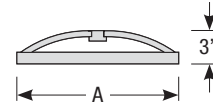

PARADIGM

Aluminum Shade with Solite Lens,
Two-Toned Shade and Lens Ring Option

Catalog #:

Project:

Type:

Date:

Notes:

Electrical

- 120/277V input
- Integrated power supply allows the fixture to be connected directly into line voltage
- Pre-wired and ready for install
- Dimmable with 120V Incandescent/Triac/0-10V dimmers

Mounting

- 1/2" IP or 3/4" IP for arms. Stems available only in 1/2"

Finishes

- Two-toned shade and lens ring finish options
- Available in 21 standard and 2 specialty finishes with optional coastal coating to protect finish in coastal environments (add "-C" to the finish)
- Consult factory for custom finish options

Listing

UL listed to US and Canadian standards for wet locations

	A
PD14	14"
PD18	18"

Paradigm Order Matrix (Example: PD18LED44PNAPNA-3)

Diameter / LED Light Engine	Shade Finish	Lens Ring Finish	Coastal Coating Option	Pipe
PD14 (14")	LED20^{1,2} (20W LED / 2800K / 80 CRI / 1200lm)	ABL Aegean Blue	(blank) (No coating)	-2 (1/2" IP)
PD18 (18")	LED44^{1,2} (44W LED / 2800K / 80 CRI / 2800lm - PD18 only)	BB (Burnished Bronze)	-C (Coating)	-3 (3/4" IP)
	BK (Gloss Black)	BK (Gloss Black)		
	BLU (Blue)	BLU (Blue)		
	DVG (Dove Gray)	DVG (Dove Gray)		
	FLG (Flannel Gray)	FLG (Flannel Gray)		
	GA (Galvanized)	GA (Galvanized)		
	LG (Lime Green)	LG (Lime Green)		
	MB (Matte Black)	MB (Matte Black)		
	MBL (Midnight Blue)	MBL (Midnight Blue)		
	PNA (Painted Natural Aluminum)	PNA (Painted Natural Aluminum)		
	PNC (Painted Natural Copper)	PNC (Painted Natural Copper)		
	RD (Red)	RD (Red)		
	SGR (Sage Green)	SGR (Sage Green)		
	SGW (Semi Gloss White)	SGW (Semi Gloss White)		
	SND (Sand)	SND (Sand)		
	SS (Satin Silver)	SS (Satin Silver)		
	TBZ (Textured Bronze)	TBZ (Textured Bronze)		
	TGP (Textured Graphite)	TGP (Textured Graphite)		
	TNG (Tangerine)	TNG (Tangerine)		
	TTL (Tahitian Teal)	TTL (Tahitian Teal)		
	WT (Gloss White)	WT (Gloss White)		
	YEL (Yellow)	YEL (Yellow)		

1. Lamps must be specified, and are not included in shade cost
2. Lumen are raw LED value

KEY: Standard Finishes

ABL (Aegean Blue)	LG (Lime Green)	SGR (Sage Green)
BB (Burnished Bronze)	MB (Matte Black)	SGW (Semi Gloss White)
BK (Gloss Black)	MBL (Midnight Blue)	SND (Sand)
BLU (Blue)	PNA (Painted Natural Aluminum)	SS (Satin Silver)
DVG (Dove Gray)	PNC (Painted Natural Copper)	TBZ (Textured Bronze)
FLG (Flannel Gray)	RD (Red)	TGP (Textured Graphite)

Specialty Finishes

GA (Galvanized)

Spec-00035 Revised 05/07/2020

14508 Nelson Ave. City of Industry, CA 91744 • tel: 626.336.4511 • fax: 626.330.4266 • www.TroyRLM.com
©2020 Troy-RLM Lighting, A Division of Troy-CSL Lighting, Inc. All rights reserved. Subject to change without notice.