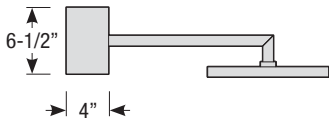

Standard Finishes

- **ABL** (Aegean Blue)
- **BB** (Burnished Bronze)
- **BK** (Gloss Black)
- **BLU** (Blue)
- **DVG** (Dove Gray)
- **FLG** (Flannel Gray)
- **LG** (Lime Green)
- **MB** (Matte Black)
- **MBL** (Midnight Blue)
- **PNA** (Painted Natural Aluminum)
- **PNC** (Painted Natural Copper)
- **RD** (Red)
- **SGR** (Sage Green)
- **SGW** (Semi Gloss White)
- **SND** (Sand)
- **SS** (Satin Silver)
- **TBZ** (Textured Bronze)
- **TGP** (Textured Graphite)
- **TNG** (Tangerine)
- **TTL** (Tahitian Teal)
- **WT** (Gloss White)
- **YEL** (Yellow)

Specialty Finishes

- **GA** (Galvanized)

Note: All arm mounts include 4" deep canopy

Spec-00035 Revised 05/07/2020

14508 Nelson Ave. City of Industry, CA 91744 • tel: 626.336.4511 • fax: 626.330.4266 • www.TroyRLM.com
©2020 Troy-RLM Lighting, A Division of Troy-CSL Lighting, Inc. All rights reserved. Subject to change without notice.