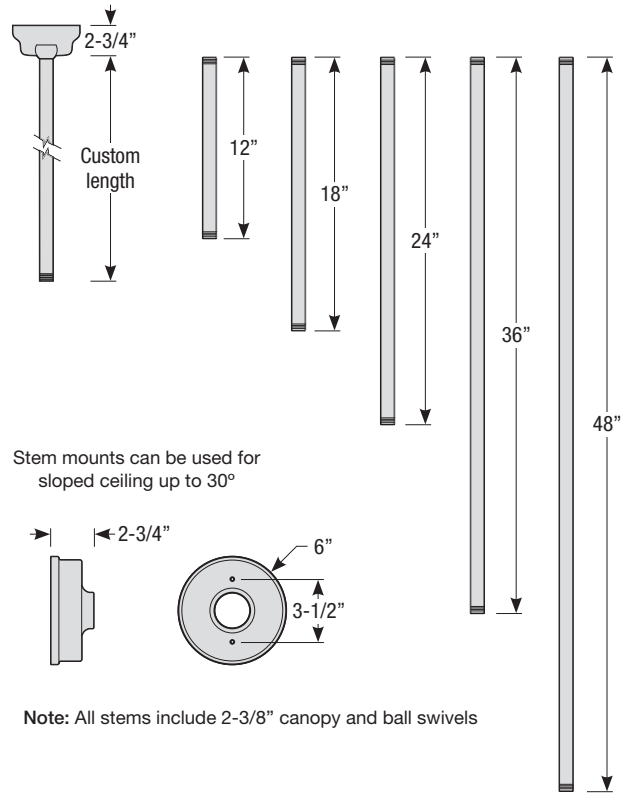

PARADIGM

Aluminum Shade with Solite Lens,
Two-Toned Shade and Lens Ring Option

Catalog #:

Project:

Type:

Date:

Notes:

Stem Mount Order Matrix (Example: 2HSB18PNA)

Pipe	Stem Length	Finish	Coastal Coating Option
2 (1/2" IP)	HSB12 (12")	ABL (Aegean Blue)	(blank) (No coating)
	HSB18 (18")	BB (Burnished Bronze)	-C (Coating)
	HSB24 (24")	BK (Gloss Black)	
	HSB36 (36")	BLU (Blue)	
	HSB48 (48")	DVG (Dove Gray)	
	HSB__ (Custom length from 2" up to 60")	FLG (Flannel Gray)	
		GA (Galvanized)	
		LG (Lime Green)	
		MB (Matte Black)	
		MBL (Midnight Blue)	
		PNA (Painted Natural Aluminum)	
		PNC (Painted Natural Copper)	
		RD (Red)	
		SGR (Sage Green)	
	SGW (Semi Gloss White)		
	SND (Sand)		
	SS (Satin Silver)		
	TBZ (Textured Bronze)		
	TGP (Textured Graphite)		
	TNG (Tangerine)		
	TTL (Tahitian Teal)		
	WT (Gloss White)		
	YEL (Yellow)		

Stem mounts can be used for sloped ceiling up to 30°

Note: All stems include 2-3/8" canopy and ball swivels

KEY: Standard Finishes

- **ABL** (Aegean Blue)
- **BB** (Burnished Bronze)
- **BK** (Gloss Black)
- **BLU** (Blue)
- **DVG** (Dove Gray)
- **FLG** (Flannel Gray)
- **LG** (Lime Green)
- **MB** (Matte Black)
- **MBL** (Midnight Blue)
- **PNA** (Painted Natural Aluminum)
- **PNC** (Painted Natural Copper)
- **RD** (Red)
- **SGR** (Sage Green)
- **SGW** (Semi Gloss White)
- **SND** (Sand)
- **SS** (Satin Silver)
- **TBZ** (Textured Bronze)
- **TGP** (Textured Graphite)

Specialty Finishes

- **TNG** (Tangerine)
- **TTL** (Tahitian Teal)
- **WT** (Gloss White)
- **YEL** (Yellow)
- **GA** (Galvanized)