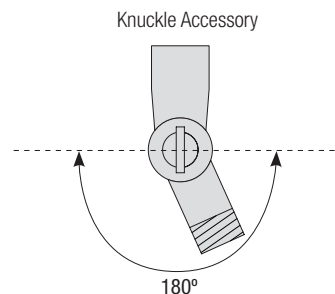

NEO

Aluminum Shade with Glass and Guard Options

Catalog #:

Project:

Type:

Date:

Notes:

Knuckle Accessory Order Matrix (Example: 2KNLSGW)

Pipe	Finish	Finish	Coastal Coating Option
2 (1/2" IP)	KNL (Adjustable 180° Knuckle for Arm Mounts)	ABL (Aegean Blue)	(blank) (No coating)
3 (3/4" IP)		BB (Burnished Bronze) BK (Gloss Black) BLU (Blue) DVG (Dove Gray) FLG (Flannel Gray) GA (Galvanized) LG (Lime Green) MB (Matte Black) MBL (Midnight Blue) PNA (Painted Natural Aluminum) PNC (Painted Natural Copper) RD (Red) SGR (Sage Green) SGW (Semi Gloss White) SND (Sand) SS (Satin Silver) TBZ (Textured Bronze) TGP (Textured Graphite) TNG (Tangerine) TTL (Tahitian Teal) WT (Gloss White) YEL (Yellow)	-C (Coating)

Description

Adjustable knuckle for arm mounts that allow luminaire to be rotated up to 180°.

KEY: Standard Finishes

ABL (Aegean Blue)	LG (Lime Green)	SGR (Sage Green)
BB (Burnished Bronze)	MB (Matte Black)	SGW (Semi Gloss White)
BK (Gloss Black)	MBL (Midnight Blue)	SND (Sand)
BLU (Blue)	PNA (Painted Natural Aluminum)	SS (Satin Silver)
DVG (Dove Gray)	PNC (Painted Natural Copper)	TBZ (Textured Bronze)
FLG (Flannel Gray)	RD (Red)	TGP (Textured Graphite)

Specialty Finishes

TNG (Tangerine)	GA (Galvanized)
TTL (Tahitian Teal)	
WT (Gloss White)	
YEL (Yellow)