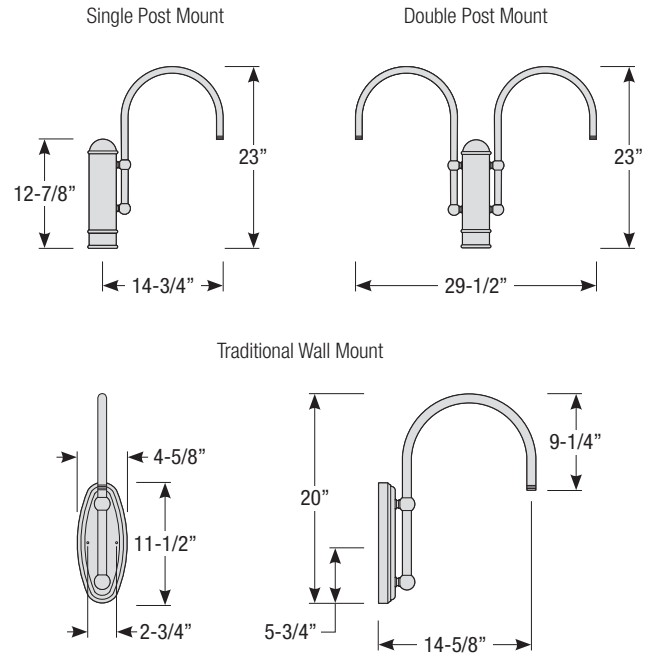

5. Post mount only

Post Type Order Matrix (Example: P8683-96SA)

Post Type	Finish
PM4946 (Cast Aluminum Post)	ABL (Aegean Blue)
P8683-96 (Cast Aluminum Base w/ 96" Aluminum Post)	BB (Burnished Bronze)
P8683-120 (Cast Aluminum Base w/ 120" Aluminum Post)	BK (Gloss Black)
P8684-96 (96" Straight Aluminum Post)	BLU (Blue)
P8684-120 (120" Straight Aluminum Post)	DVG (Dove Gray)
PM8685 (Cast Aluminum Pier Mount - must be used with straight aluminum post, P8684)	FLG (Flannel Gray)
	GA (Galvanized)
	LG (Lime Green)
	MB (Matte Black)
	MBL (Midnight Blue)
	PNA (Painted Natural Aluminum)
	PNC (Painted Natural Copper)
	RD (Red)
	SGR (Sage Green)
	SGW (Semi Gloss White)
	SND (Sand)
	SS (Satin Silver)
	TBZ (Textured Bronze)
	TGP (Textured Graphite)
	TNG (Tangerine)
	TTL (Tahitian Teal)
	WT (Gloss White)
	YEL (Yellow)

Standard Finishes

	ABL (Aegean Blue)		RD (Red)
	BB (Burnished Bronze)		SGR (Sage Green)
	BK (Gloss Black)		SGW (Semi Gloss White)
	BLU (Blue)		SND (Sand)
	DVG (Dove Gray)		SS (Satin Silver)
	FLG (Flannel Gray)		TBZ (Textured Bronze)
	LG (Lime Green)		TGP (Textured Graphite)
	MB (Matte Black)		TNG (Tangerine)
	MBL (Midnight Blue)		TTL (Tahitian Teal)
	PNA (Painted Natural Aluminum)		WT (Gloss White)
	PNC (Painted Natural Copper)		YEL (Yellow)

Specialty Finishes

	GA (Galvanized)

Spec-00033 Revised 05/07/2020

14508 Nelson Ave. City of Industry, CA 91744 • tel: 626.336.4511 • fax: 626.330.4266 • www.TroyRLM.com
©2020 Troy-RLM Lighting, A Division of Troy-CSL Lighting, Inc. All rights reserved. Subject to change without notice.