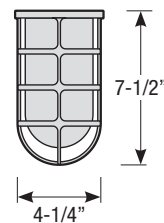

NEO

Aluminum Shade with Glass and Guard Options

Catalog #:

Project:

Date:

Type:

Notes: