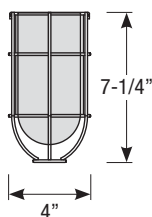

Cast Guard with Glass Enclosure

- Cast guard can be specified in all standard and specialized finishes, and will match shade finish unless otherwise specified (Note: For galvanized shade finishes, cast guard is unfinished Raw Aluminum)
- Glass is available in clear (-CGG) and frosted (-FGG)