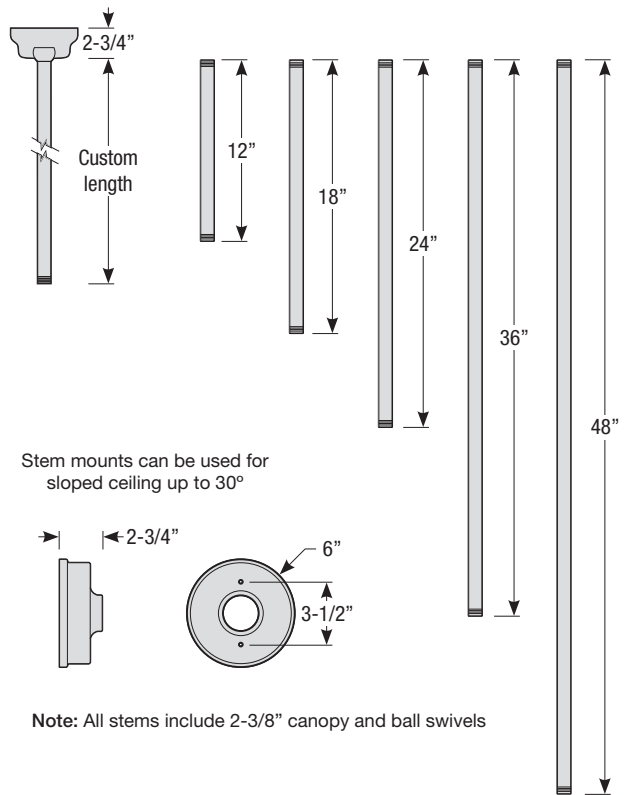

NEO

Aluminum Shade with Glass and Guard Options

Catalog #:

Project:

Date:

Type:

Notes:

Stem Mount Order Matrix (Example: 2HS18SGW)

Pipe	Stem Length	Finish	Coastal Coating Option
2 (1/2" IP)	HS12 (12")	ABL (Aegean Blue)	(blank) (No coating)
	HS18 (18")	BB (Burnished Bronze)	-C (Coating)
	HS24 (24")	BK (Gloss Black)	
	HS36 (36")	BLU (Blue)	
	HS48 (48")	DVG (Dove Gray)	
	HS__ (Custom length from 2" up to 60")	FLG (Flannel Gray)	
		GA (Galvanized)	
		LG (Lime Green)	
		MB (Matte Black)	
		MBL (Midnight Blue)	
		PNA (Painted Natural Aluminum)	
		PNC (Painted Natural Copper)	
		RD (Red)	
		SGR (Sage Green)	
	SGW (Semi Gloss White)		
	SND (Sand)		
	SS (Satin Silver)		
	TBZ (Textured Bronze)		
	TGP (Textured Graphite)		
	TNG (Tangerine)		
	TTL (Tahitian Teal)		
	WT (Gloss White)		
	YEL (Yellow)		

KEY: Standard Finishes

ABL (Aegean Blue)	LG (Lime Green)	SGR (Sage Green)
BB (Burnished Bronze)	MB (Matte Black)	SGW (Semi Gloss White)
BK (Gloss Black)	MBL (Midnight Blue)	SND (Sand)
BLU (Blue)	PNA (Painted Natural Aluminum)	SS (Satin Silver)
DVG (Dove Gray)	PNC (Painted Natural Copper)	TBZ (Textured Bronze)
FLG (Flannel Gray)	RD (Red)	TGP (Textured Graphite)

Specialty Finishes

TNG (Tangerine)	GA (Galvanized)
TTL (Tahitian Teal)	
WT (Gloss White)	
YEL (Yellow)