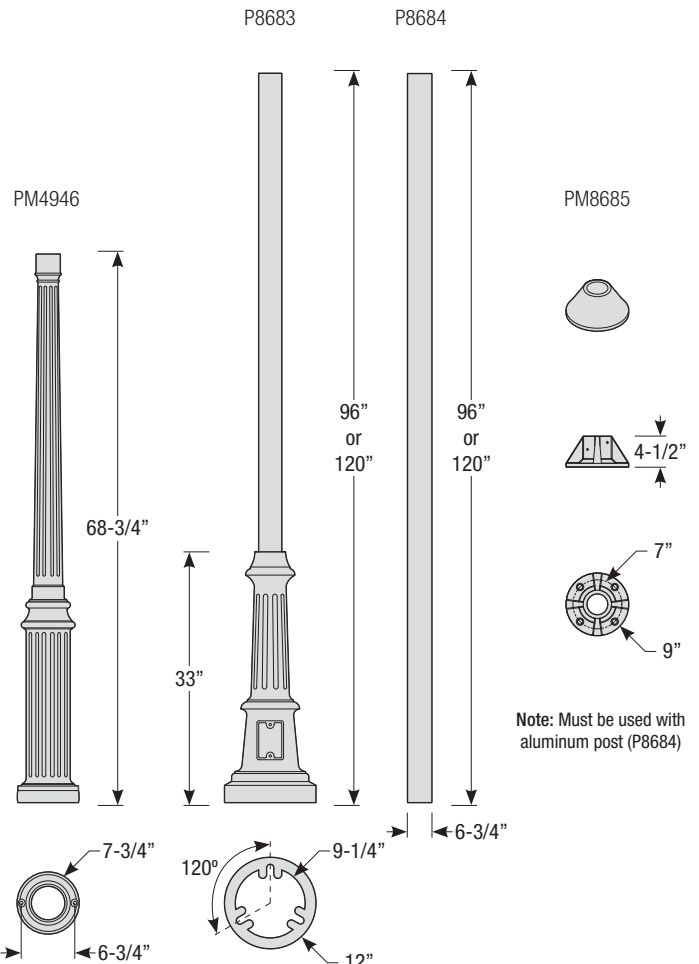

5. Post mount only

Post Type Order Matrix (Example: P8683-96SA)

Post Type	Finish
PM4946 (Cast Aluminum Post)	ABL (Aegean Blue)
P8683-96 (Cast Aluminum Base w/ 96" Aluminum Post)	BB (Burnished Bronze)
P8683-120 (Cast Aluminum Base w/ 120" Aluminum Post)	BK (Gloss Black)
P8684-96 (96" Straight Aluminum Post)	BLU (Blue)
P8684-120 (120" Straight Aluminum Post)	DVG (Dove Gray)
PM8685 (Cast Aluminum Pier Mount - must be used with straight aluminum post, P8684)	FLG (Flannel Gray)
	GA (Galvanized)
	LG (Lime Green)
	MB (Matte Black)
	MBL (Midnight Blue)
	PNA (Painted Natural Aluminum)
	PNC (Painted Natural Copper)
	RD (Red)
	SGR (Sage Green)
	SGW (Semi Gloss White)
	SND (Sand)
	SS (Satin Silver)
	TBZ (Textured Bronze)
	TGP (Textured Graphite)
	TNG (Tangerine)
	TTL (Tahitian Teal)
	WT (Gloss White)
	YEL (Yellow)

Standard Finishes

	ABL (Aegean Blue)		RD (Red)
	BB (Burnished Bronze)		SGR (Sage Green)
	BK (Gloss Black)		SGW (Semi Gloss White)
	BLU (Blue)		SND (Sand)
	DVG (Dove Gray)		SS (Satin Silver)
	FLG (Flannel Gray)		TBZ (Textured Bronze)
	LG (Lime Green)		TGP (Textured Graphite)
	MB (Matte Black)		TNG (Tangerine)
	MBL (Midnight Blue)		TTL (Tahitian Teal)
	PNA (Painted Natural Aluminum)		WT (Gloss White)
	PNC (Painted Natural Copper)		YEL (Yellow)

Specialty Finishes

	GA (Galvanized)

Spec-00033 Revised 05/07/2020

14508 Nelson Ave. City of Industry, CA 91744 • tel: 626.336.4511 • fax: 626.330.4266 • www.TroyRLM.com
©2020 Troy-RLM Lighting, A Division of Troy-CSL Lighting, Inc. All rights reserved. Subject to change without notice.