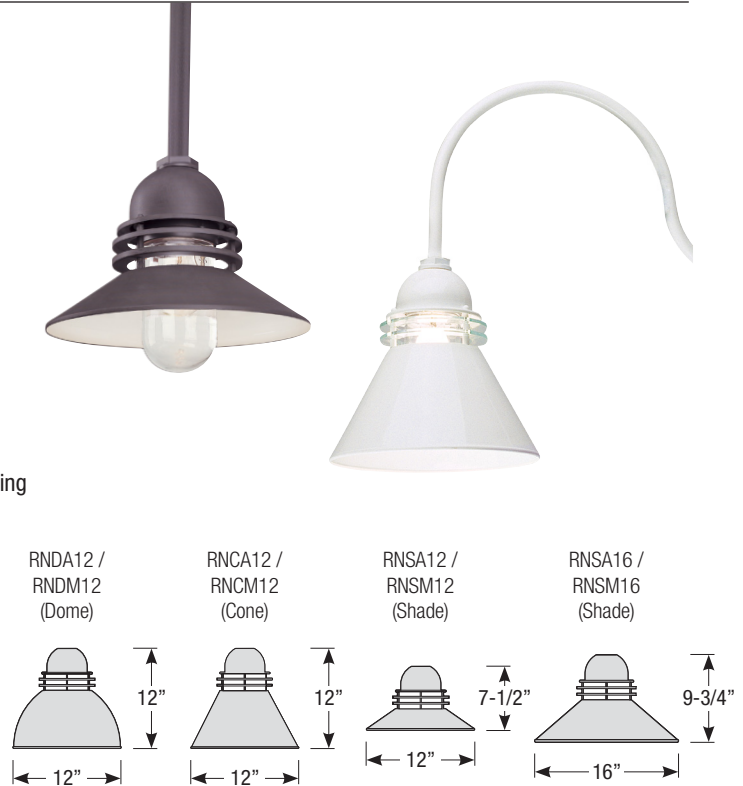

NEO

Aluminum Shade with Glass and Guard Options

Catalog #:

Project:

Type:

Date:

Notes:

Electrical

- 120V input (277V available in arm and post option only)
- Integrated power supply allows the fixture to be connected directly into line voltage
- Pre-wired and ready for install
- LED is dimmable with Incandescent/Triac dimmers

Mounting

- 1/2" or 3/4" IP for arms. Flush mount, stems and post available only in 1/2"
- 9' Pendant cord available in black or white cord (includes 5" canopy with the same finish as the shade)

Finishes

- Shade and mounting finish options
- Available in 21 standard and 2 specialty finishes with optional coastal coating to protect finish in coastal environments (add "-C" to the finish)
- Inner shade is painted gloss white
- Consult factory for custom finish options

Optional Accessories

- Glass, Cast Guard or Wire Cage options available

Listing

UL listed to US and Canadian standards for wet locations

Neo Order Matrix (Example: RNDM12GU2426SA-FG-2)

Shade Style	Lamp / LED	Finish	Coastal Coating Option	Accessories	Mounting Type
RNDA12 (12" Dome w/Acrylic Rings)	M (Medium Base, 100W max.)	ABL Aegean Blue	(blank) (No coating)	(blank) (No accessories)	-2 (1/2" IP)
RNDM12 (12" Dome w/Metal Rings)	GU2413¹ (13W GU24 / 2700K)	BB (Burnished Bronze)	-C (Coating)	-CG (Clear Glass)	-3 (3/4" IP)
RNCA12 (12" Cone w/Acrylic Rings)	GU2418¹ (18W GU24 / 2700K)	BK (Gloss Black)		-FG (Frosted Glass)	-B (Black Cord Pendant)
RNCM12 (12" Cone w/Metal Rings)	GU2426¹ (26W GU24 / 2700K)	BLU (Blue)		-CGG (Clear Glass w/Cast Guard)	-W (White Cord Pendant)
RNSA12 (12" Shade w/Acrylic Rings)	GU2432^{1,2} (32W GU24 / 2700K)	DVG (Dove Gray)		-FGG (Frosted Glass w/ Cast Guard)	-F (Flush Mount)
RNSM12 (12" Shade w/Metal Rings)	GU2442^{1,2} (42W GU24 / 2700K)	FLG (Flannel Gray)		-CGWC (Clear Glass w/Wire Cage)	
RNSA16 (16" Shade w/Acrylic Rings)	LED1227^{1,3,4} (12W LED / 2700K / 90 CRI / 844lm)	GA (Galvanized)		-FGWC (Frosted Glass w/Wire Cage)	
RNSM16 (16" Shade w/Metal Rings)	LED1230^{1,3,4} (12W LED / 3000K / 90 CRI / 861lm)	LG (Lime Green)			
	LED1235^{1,3,4} (12W LED / 3500K / 90 CRI / 872lm)	MB (Matte Black)			
	LED1240^{1,3,4} (12W LED / 4000K / 90 CRI / 889lm)	MBL (Midnight Blue)			
	LED1827^{1,3,4} (18W LED / 2700K / 90 CRI / 1265lm)	MBL (Midnight Blue)			
	LED1830^{1,3,4} (18W LED / 3000K / 90 CRI / 1288lm)	PNA (Painted Natural Aluminum)			
	LED1835^{1,3,4} (18W LED / 3500K / 90 CRI / 1311lm)	PNC (Painted Natural Copper)			
	LED1840^{1,3,4} (18W LED / 4000K / 90 CRI / 1334lm)	RD (Red)			
		SGR (Sage Green)			
		SGW (Semi Gloss White)			
		SND (Sand)			
		SS (Satin Silver)			
		TBZ (Textured Bronze)			
		TGP (Textured Graphite)			
		TNG (Tangerine)			
		TTL (Tahitian Teal)			
		WT (Gloss White)			
		YEL (Yellow)			

1. Lamps must be specified, and are not included in shade cost
2. Not for use in glass/cast guard/wire cage
3. Glass enclosure must be specified
4. Lumen are raw LED value

KEY: Standard Finishes

ABL (Aegean Blue)	LG (Lime Green)	SGR (Sage Green)
BB (Burnished Bronze)	MB (Matte Black)	SGW (Semi Gloss White)
BK (Gloss Black)	MBL (Midnight Blue)	SND (Sand)
BLU (Blue)	PNA (Painted Natural Aluminum)	SS (Satin Silver)
DVG (Dove Gray)	PNC (Painted Natural Copper)	TBZ (Textured Bronze)
FLG (Flannel Gray)	RD (Red)	TGP (Textured Graphite)

Specialty Finishes

GA (Galvanized)
TNG (Tangerine)
TTL (Tahitian Teal)
WT (Gloss White)
YEL (Yellow)

Spec-00033 Revised 05/07/2020

14508 Nelson Ave. City of Industry, CA 91744 • tel: 626.336.4511 • fax: 626.330.4266 • www.TroyRLM.com
©2020 Troy-RLM Lighting, A Division of Troy-CSL Lighting, Inc. All rights reserved. Subject to change without notice.