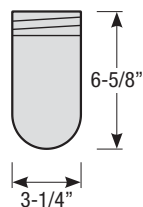

NEO

Aluminum Shade with Glass and Guard Options

Catalog #:

Project:

Date:

Type:

Notes: