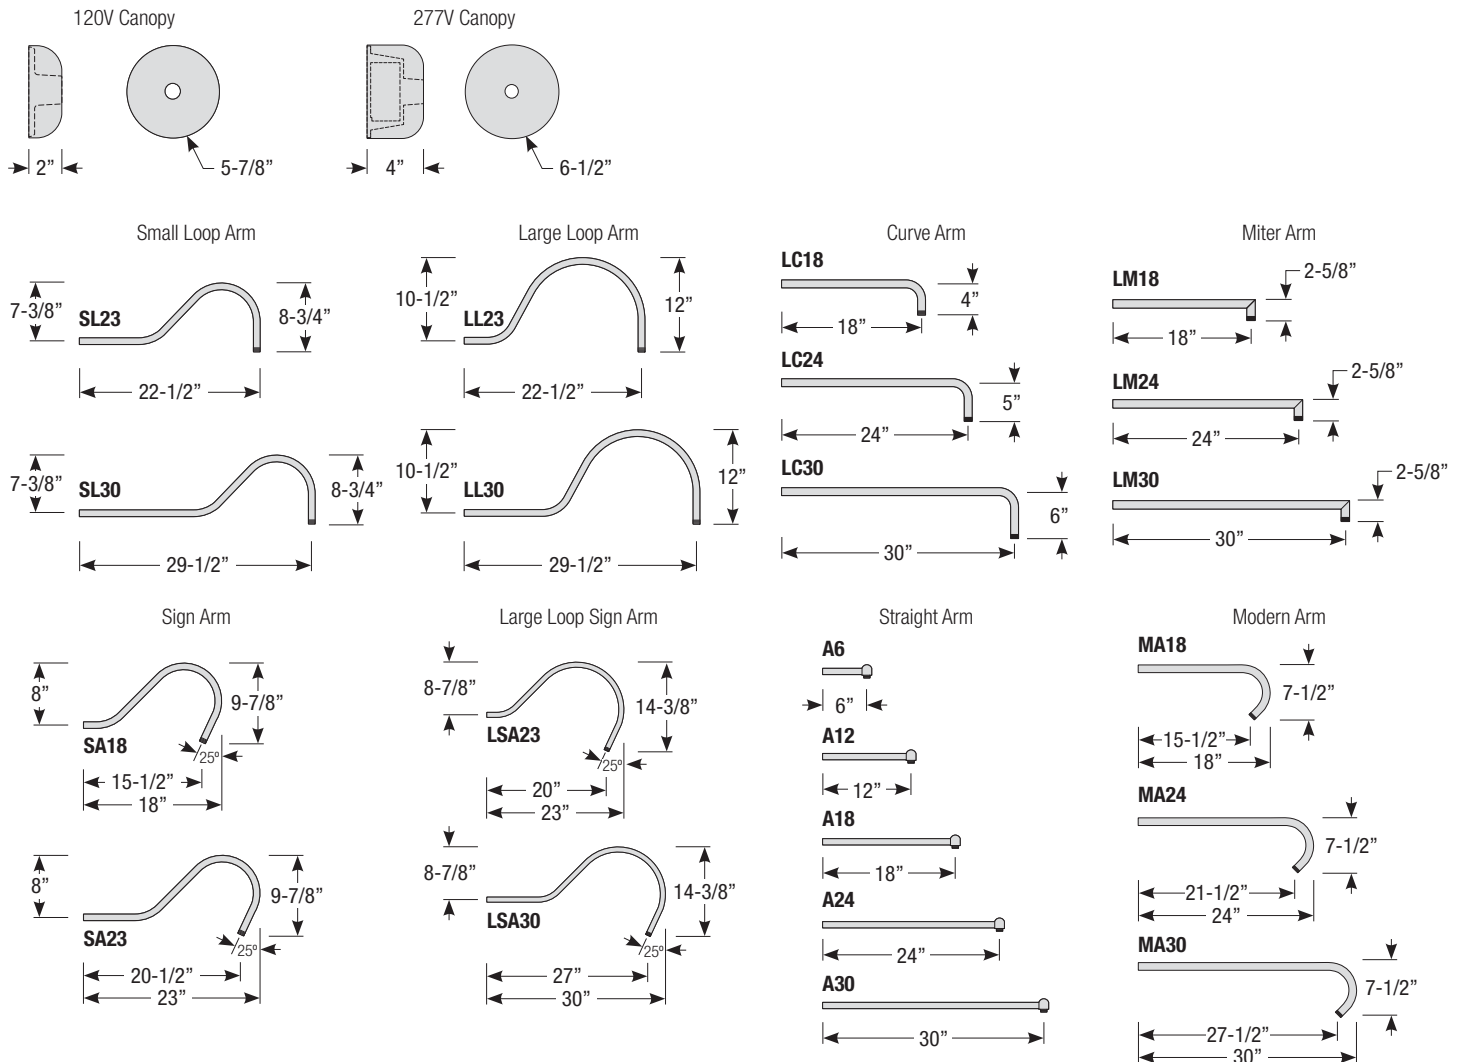

Standard Finishes

ABL (Aegean Blue)	RD (Red)
BB (Burnished Bronze)	SGR (Sage Green)
BK (Gloss Black)	SGW (Semi Gloss White)
BLU (Blue)	SND (Sand)
DVG (Dove Gray)	SS (Satin Silver)
FLG (Flannel Gray)	TBZ (Textured Bronze)
LG (Lime Green)	TGP (Textured Graphite)
MB (Matte Black)	TNG (Tangerine)
MBL (Midnight Blue)	TTL (Tahitian Teal)
PNA (Painted Natural Aluminum)	WT (Gloss White)
PNC (Painted Natural Copper)	YEL (Yellow)

Specialty Finishes

GA (Galvanized)

Note: All arm mounts include canopy

Spec-00033 Revised 05/07/2020