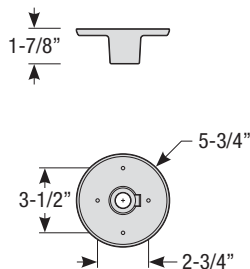

Ceiling Flush Mount Canopy

Note: Ceiling flush mount canopy includes 2" stem

Pendant Canopy