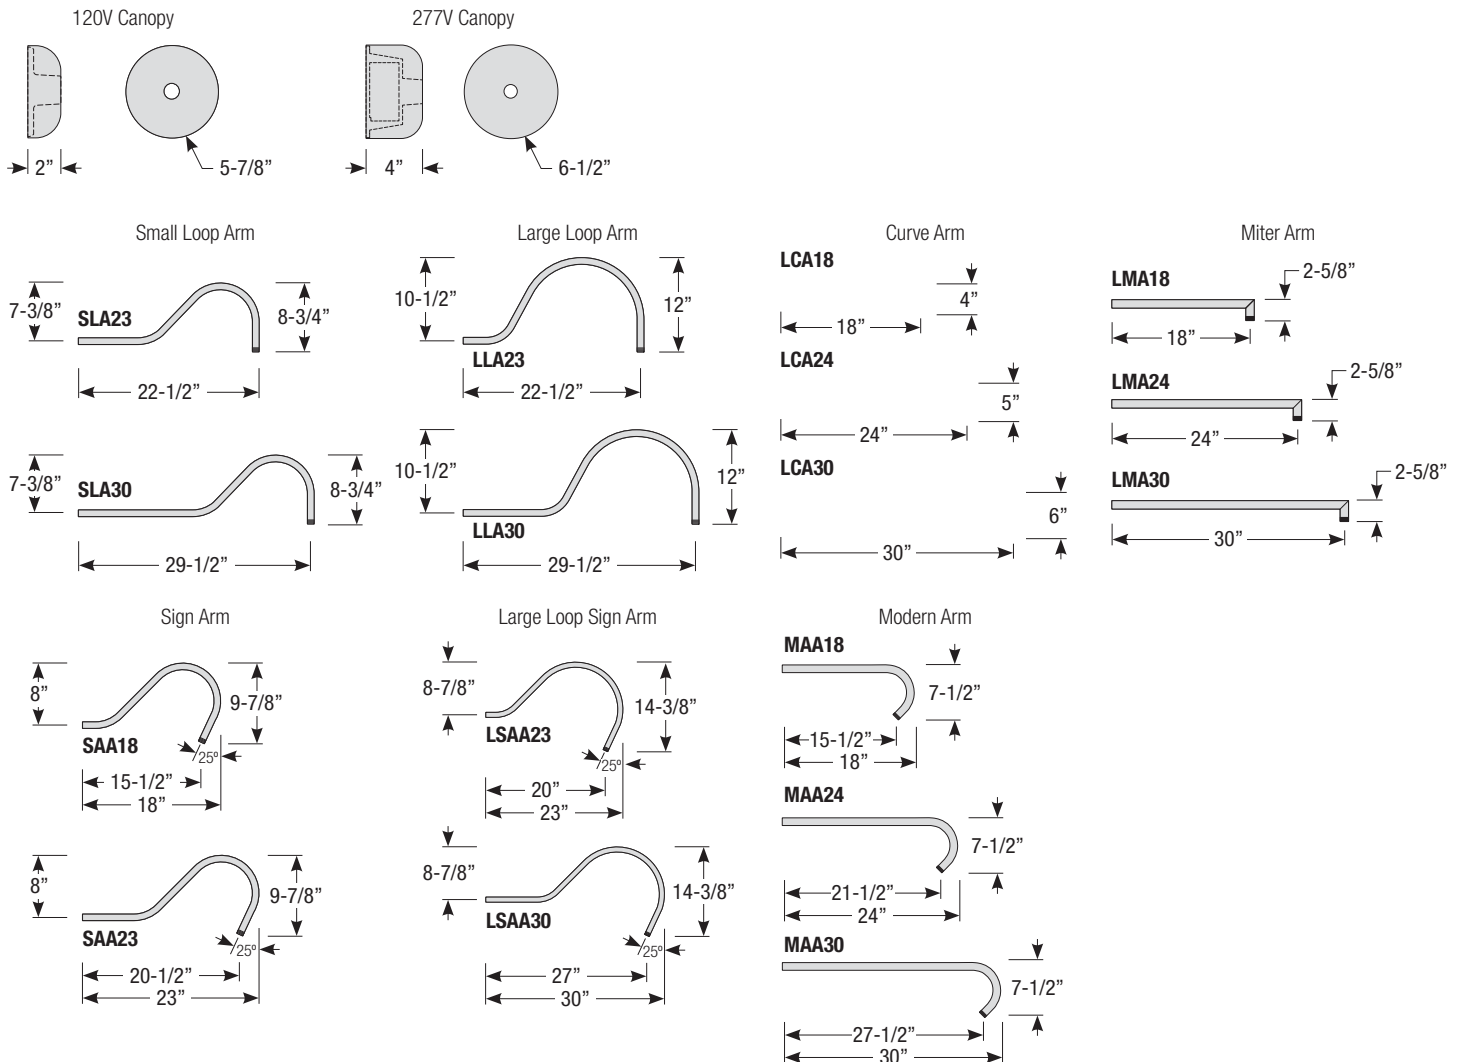

Standard Finishes

	ABL (Aegean Blue)		RD (Red)
	BB (Burnished Bronze)		SGR (Sage Green)
	BK (Gloss Black)		SGW (Semi Gloss White)
	BLU (Blue)		SND (Sand)
	DVG (Dove Gray)		SS (Satin Silver)
	FLG (Flannel Gray)		TBZ (Textured Bronze)
	LG (Lime Green)		TGP (Textured Graphite)
	MB (Matte Black)		TNG (Tangerine)
	MBL (Midnight Blue)		TTL (Tahitian Teal)
	PNA (Painted Natural Aluminum)		WT (Gloss White)
	PNC (Painted Natural Copper)		YEL (Yellow)

Specialty Finishes

	GA (Galvanized)

Note: All arm mounts include canopy

Spec-00043 Revised 05/07/2020