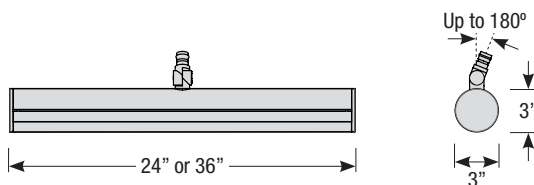

Listing

UL listed to US and Canadian standards for wet locations

Modern Order Matrix (Example: MD24LED25PNA-3)

Length / LED Light Engine	Finish	Coastal Coating Option	Mounting Type
MD24 LED25' (24" Length / 25W LED / 2850K / 80 CRI / 1750lm)	ABL Aegean Blue	(blank) (No coating)	-3 (3/4" IP)
MD36 LED33' (36" Length / 33W LED / 2850K / 80 CRI / 2300lm)	BB (Burnished Bronze)	-C (Coating)	
	BK (Gloss Black)		
	BLU (Blue)		
	DVG (Dove Gray)		
	FLG (Flannel Gray)		
	GA (Galvanized)		
	LG (Lime Green)		
	MB (Matte Black)		
	MBL (Midnight Blue)		
	PNA (Painted Natural Aluminum)		
	PNC (Painted Natural Copper)		
	RD (Red)		
	SGR (Sage Green)		
	SGW (Semi Gloss White)		
	SND (Sand)		
	SS (Satin Silver)		
	TBZ (Textured Bronze)		
	TGP (Textured Graphite)		
	TNG (Tangerine)		
	TTL (Tahitian Teal)		
	WT (Gloss White)		
	YEL (Yellow)		