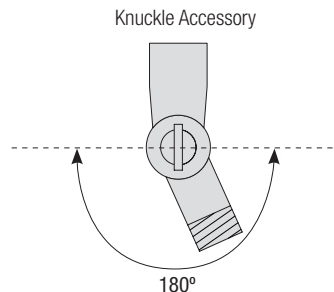

Description

Adjustable knuckle for arm mounts that allow luminaire to be rotated up to 180°.

KEY: Standard Finishes

ABL (Aegean Blue)	LG (Lime Green)	SGR (Sage Green)
BB (Burnished Bronze)	MB (Matte Black)	SGW (Semi Gloss White)
BK (Gloss Black)	MBL (Midnight Blue)	SND (Sand)
BLU (Blue)	PNA (Painted Natural Aluminum)	SS (Satin Silver)
DVG (Dove Gray)	PNC (Painted Natural Copper)	TBZ (Textured Bronze)
FLG (Flannel Gray)	RD (Red)	TGP (Textured Graphite)

Specialty Finishes

TNG (Tangerine)	GA (Galvanized)
TTL (Tahitian Teal)	
WT (Gloss White)	
YEL (Yellow)	

Spec-00032 Revised 05/07/2020

14508 Nelson Ave. City of Industry, CA 91744 • tel: 626.336.4511 • fax: 626.330.4266 • www.TroyRLM.com
©2020 Troy-RLM Lighting, A Division of Troy-CSL Lighting, Inc. All rights reserved. Subject to change without notice.