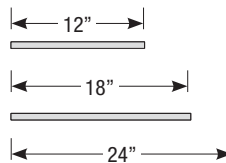

Mid Century Straight Arm