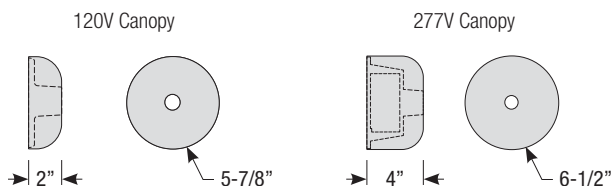

MID CENTURY

Aluminum Shade with
Machined Aluminum Center Adapter

Catalog #:

Project:

Type:

Date:

Notes:

Arm Mount Order Matrix (Example: 3MCA24FLG)

Pipe	Arm Type	Finish	Coastal Coating Option	Input Voltage
2 (1/2" IP) 3 (3/4" IP)	MCA18 (Mid Century Straight Arm - 18") MCA24 (Mid Century Straight Arm - 24") MCA30 (Mid Century Straight Arm - 30") MCA__ (Mid Century Straight Arm - Custom length)	ABL (Aegean Blue) BB (Burnished Bronze) BK (Gloss Black) BLU (Blue) DVG (Dove Gray) FLG (Flannel Gray) GA (Galvanized) LG (Lime Green) MB (Matte Black) MBL (Midnight Blue) PNA (Painted Natural Aluminum) PNC (Painted Natural Copper) RD (Red) SGR (Sage Green) SGW (Semi Gloss White) SND (Sand) SS (Satin Silver) TBZ (Textured Bronze) TGP (Textured Graphite) TNG (Tangerine) TTL (Tahitian Teal) WT (Gloss White) YEL (Yellow)	(blank) (No coating) -C (Coating)	(blank) (120V) -27 (277V)

Note: All arm mounts include canopy

Mid Century Straight Arm

Knuckle Accessory Order Matrix (Example: 3KNLFLG)

Pipe	Finish	Finish	Coastal Coating Option
2 (1/2" IP) 3 (3/4" IP)	KNL (Adjustable 180° Knuckle for Arm Mounts)	ABL (Aegean Blue) BB (Burnished Bronze) BK (Gloss Black) BLU (Blue) DVG (Dove Gray) FLG (Flannel Gray) GA (Galvanized) LG (Lime Green) MB (Matte Black) MBL (Midnight Blue) PNA (Painted Natural Aluminum) PNC (Painted Natural Copper) RD (Red) SGR (Sage Green) SGW (Semi Gloss White) SND (Sand) SS (Satin Silver) TBZ (Textured Bronze) TGP (Textured Graphite) TNG (Tangerine) TTL (Tahitian Teal) WT (Gloss White) YEL (Yellow)	(blank) (No coating) -C (Coating)