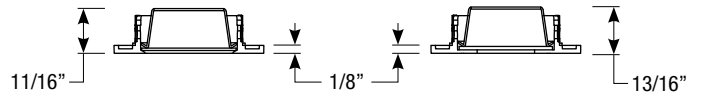

Shower Trim Order Matrix (Example: EDLM-1200-3)

Series	Aperture / Finish	Rev
EDLM	-1200 (Round Shower Trim / White Flange)	-3
	-2200 (Square Shower Trim / White Flange)	

Flush Mount Adapter

EDLM-RD-FMA (Round Flush Mount Adapter)
EDLM-SQ-FMA (Square Flush Mount Adapter)

Trim Finishes

EDLM-1200-3
White Flange

EDLM-2200-3
White Flange

Dimensions

Note: Shower trim does not allow adjustable mechanism to tilt