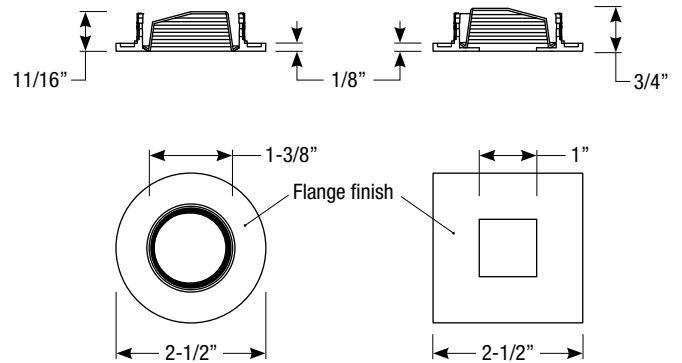

1" Eco-Downlight Adjustable Baffle

Non-IC Adjustable New Construction Housing

Round or Square

Catalog #:

Type:

Project:

Date:

Notes:

Adjustable Baffle Trim Order Matrix (Example: EDLM-1402-3)

Series	Aperture / Finish	Rev
EDLM	-1400 (Round / White Baffle / White Flange)	-3
	-1401 (Round / Black Baffle / White Flange)	
	-1402 (Round / Black Baffle / Satin Aluminum Flange)	
	-1403 (Round / Bronze Baffle / Bronze Flange)	
	-1600 (Square / White Baffle / White Flange)	
	-1601 (Square / Black Baffle / White Flange)	
	-1602 (Square / Black Baffle / Satin Aluminum Flange)	
-1603 (Square / Bronze Baffle / Bronze Flange)		

Dimensions

Note: Adjustable baffle allows full adjustability

Flush Mount Adapter

EDLM-RD-FMA (Round Flush Mount Adapter)
EDLM-SQ-FMA (Square Flush Mount Adapter)

Trim Finishes

EDLM-1400-3
White Baffle
White Flange

EDLM-1401-3
Black Baffle
White Flange

EDLM-1402-3
Black Baffle
Satin Aluminum Flange

EDLM-1403-3
Bronze Baffle
Bronze Flange

EDLM-1600-3
White Baffle
White Flange

EDLM-1601-3
Black Baffle
White Flange

EDLM-1602-3
Black Baffle
Satin Aluminum Flange

EDLM-1603-3
Bronze Baffle
Bronze Flange