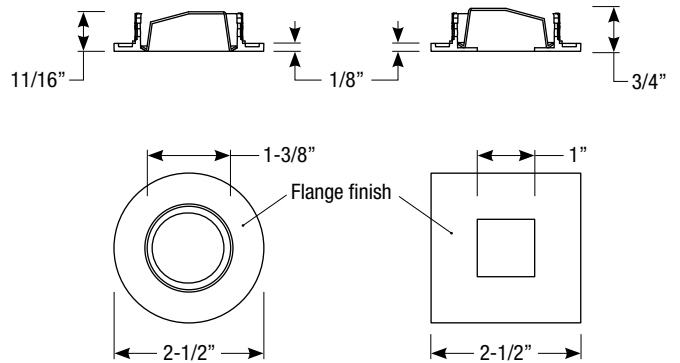

1" Eco-Downlight Adjustable Accent Reflector

Non-IC Adjustable New Construction Housing

Round or Square

Catalog #:

Type:

Project:

Date:

Notes:

Adjustable Accent Reflector Trim Order Matrix (Example: EDLM-1301-3)

Series	Aperture / Finish	Rev
EDLM	-1301 (Round / Black Alzak Reflector / White Flange)	-3
	-1303 (Round / Black Alzak Reflector / Satin Aluminum Flange)	
	-1304 (Round / Haze Reflector / White Flange)	
	-1305 (Round / Haze Reflector / Satin Aluminum Flange)	
	-1306 (Round / White Reflector / White Flange)	
	-1501 (Square / Black Reflector / White Flange)	
	-1503 (Square / Black Reflector / Satin Aluminum Flange)	
	-1504 (Square / Haze Reflector / White Flange)	
	-1505 (Square / Haze Reflector / Satin Aluminum Flange)	
	-1506 (Square / White Reflector / White Flange)	

Flush Mount Adapter

EDLM-RD-FMA (Round Flush Mount Adapter)

EDLM-SQ-FMA (Square Flush Mount Adapter)

Dimensions

Trim Finishes

Note: Adjustable accent reflector allows full adjustability

EDLM-1301-3
Black Alzak Reflector
White Flange

EDLM-1303-3
Black Alzak Reflector
Satin Aluminum Flange

EDLM-1304-3
Haze Reflector
White Flange

EDLM-1305-3
Haze Reflector
Satin Aluminum Flange

EDLM-1306-3
White Reflector
White Flange

EDLM-1501-3
Black Reflector
White Flange

EDLM-1503-3
Black Reflector
Satin Aluminum Flange

EDLM-1504-3
Haze Reflector
White Flange

EDLM-1505-3
Haze Reflector
Satin Aluminum Flange

EDLM-1506-3
White Reflector
White Flange