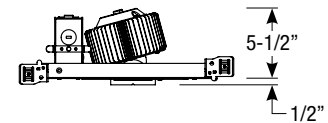

Lumens will vary depending on optic, finish & trim type

Dimensions

Field Cuttable
Ceiling Cut-out: 2-3/8" Ø

LED Light Engine

- 8.5W LED with 2700K or 3000K @ 90 CRI
- 13W LED with 2700K, 3000K or 3500K @ 90 CRI
- 2 SDCM binning
- 50,000 hours at 70% lumen maintenance (L70)