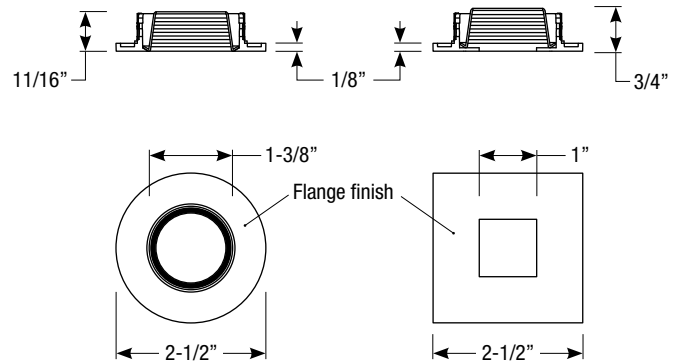

1" Eco-Downlight Baffle Downlight

Non-IC Adjustable New Construction Housing

Round or Square

Catalog #:

Type:

Project:

Date:

Notes:

Baffle Downlight Trim Order Matrix (Example: EDLM-1102-3)

Series	Aperture / Finish	Rev
EDLM	-1100 (Round / White Baffle / White Flange)	-3
	-1101 (Round / Black Baffle / White Flange)	
	-1102 (Round / Black Baffle / Satin Aluminum Flange)	
	-2100 (Square / White Baffle / White Flange)	
	-2101 (Square / Black Baffle / White Flange)	
	-2102 (Square / Black Baffle / Satin Aluminum Flange)	

Flush Mount Adapter

EDLM-RD-FMA (Round Flush Mount Adapter)
EDLM-SQ-FMA (Square Flush Mount Adapter)

Dimensions

Note: Baffle downlight does not allow adjustable mechanism to tilt

Trim Finishes

EDLM-1100-3
White Baffle
White Flange

EDLM-1101-3
Black Baffle
White Flange

EDLM-1102-3
Black Baffle
Satin Aluminum Flange

EDLM-2100-3
White Baffle
White Flange

EDLM-2101-3
Black Baffle
White Flange

EDLM-2102-3
Black Baffle
Satin Aluminum Flange