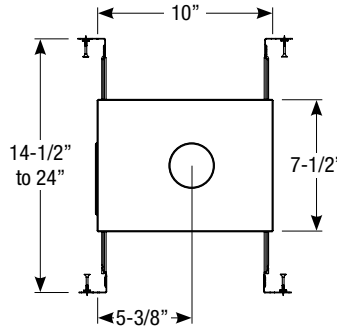

Lumens will vary depending on optic, finish & trim type

Dimensions

Field Cuttable
Ceiling Cut-out: 2-3/8" Ø

LED Light Engine

- 8.5W LED with 2700K or 3000K @ 90 CRI
- 13W LED with 2700K, 3000K or 3500K @ 90 CRI
- 2 SDCM binning
- 50,000 hours at 70% lumen maintenance (L70)