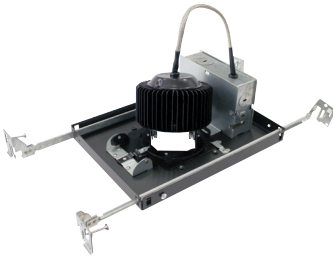

Lumens will vary depending on optic, finish & trim type

Dimensions

Field Cuttable
Ceiling Cut-out: 2-3/8" Ø

LED Light Engine

- 8.5W LED with 2700K or 3000K @ 90 CRI
- 13W LED with 2700K, 3000K or 3500K @ 90 CRI
- 2 SDCM binning
- 50,000 hours at 70% lumen maintenance (L70)

Trim Finishes

EDLM-1200-3
White Flange

EDLM-2200-3
White Flange

Dimensions

Note: Shower trim does not allow adjustable mechanism to tilt