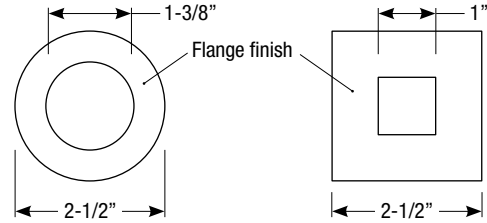

Shower Trim Order Matrix (Example: EDLM-1200-3)

Series	Aperture / Finish	Rev
EDLM	-1200 (Round Shower Trim / White Flange)	-3
	-2200 (Square Shower Trim / White Flange)	

Flush Mount Adapter

EDLM-RD-FMA (Round Flush Mount Adapter)
EDLM-SQ-FMA (Square Flush Mount Adapter)

Trim Finishes

EDLM-1200-3
White Flange

EDLM-2200-3
White Flange

Dimensions

Note: Shower trim does not allow adjustable mechanism to tilt