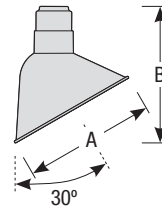

Mounting

- 1/2" or 3/4" IP for arms. Flush mount and post available only in 1/2"

Finishes

- Shade and mounting finish options
- Available in 21 standard and 2 specialty finishes with optional coastal coating to protect finish in coastal environments (add "-C" to the finish)
- Inner shade is painted gloss white
- Consult factory for custom finish options

Optional Accessories

- Glass, Cast Guard, Wire Cage or Wire Guard options available

Listing

UL listed to US and Canadian standards for wet locations

| | A | B |
|------|-----|---------|
| RA8 | 8" | 9" |
| RA10 | 10" | 11" |
| RA12 | 12" | 12-1/2" |