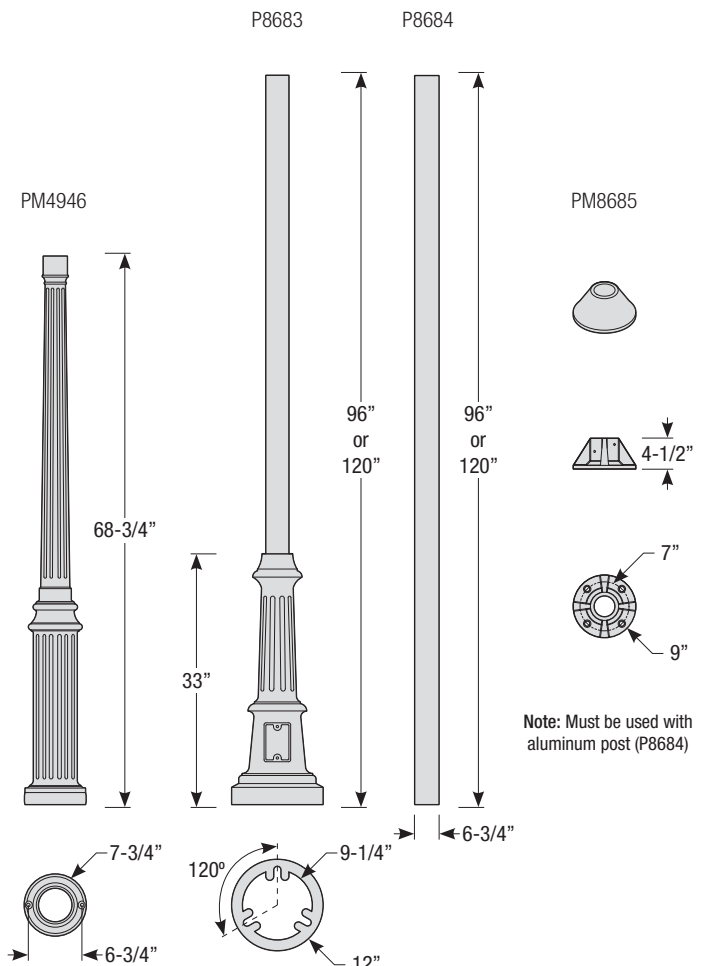

5. Post mount only

Post Type Order Matrix (Example: P8683-96RD)

Post Type	Finish
PM4946 (Cast Aluminum Post)	ABL (Aegean Blue)
P8683-96 (Cast Aluminum Base w/ 96" Aluminum Post)	BB (Burnished Bronze)
P8683-120 (Cast Aluminum Base w/ 120" Aluminum Post)	BK (Gloss Black)
P8684-96 (96" Straight Aluminum Post)	BLU (Blue)
P8684-120 (120" Straight Aluminum Post)	DVG (Dove Gray)
PM8685 (Cast Aluminum Pier Mount - must be used with straight aluminum post, P8684)	FLG (Flannel Gray)
	GA (Galvanized)
	LG (Lime Green)
	MB (Matte Black)
	MBL (Midnight Blue)
	PNA (Painted Natural Aluminum)
	PNC (Painted Natural Copper)
	RD (Red)
	SGR (Sage Green)
	SGW (Semi Gloss White)
	SND (Sand)
	SS (Satin Silver)
	TBZ (Textured Bronze)
	TGP (Textured Graphite)
	TNG (Tangerine)
	TTL (Tahitian Teal)
	WT (Gloss White)
	YEL (Yellow)

Standard Finishes

	ABL (Aegean Blue)		RD (Red)
	BB (Burnished Bronze)		SGR (Sage Green)
	BK (Gloss Black)		SGW (Semi Gloss White)
	BLU (Blue)		SND (Sand)
	DVG (Dove Gray)		SS (Satin Silver)
	FLG (Flannel Gray)		TBZ (Textured Bronze)
	LG (Lime Green)		TGP (Textured Graphite)
	MB (Matte Black)		TNG (Tangerine)
	MBL (Midnight Blue)		TTL (Tahitian Teal)
	PNA (Painted Natural Aluminum)		WT (Gloss White)
	PNC (Painted Natural Copper)		YEL (Yellow)

Specialty Finishes

	GA (Galvanized)

Spec-00021 Revised 05/07/2020