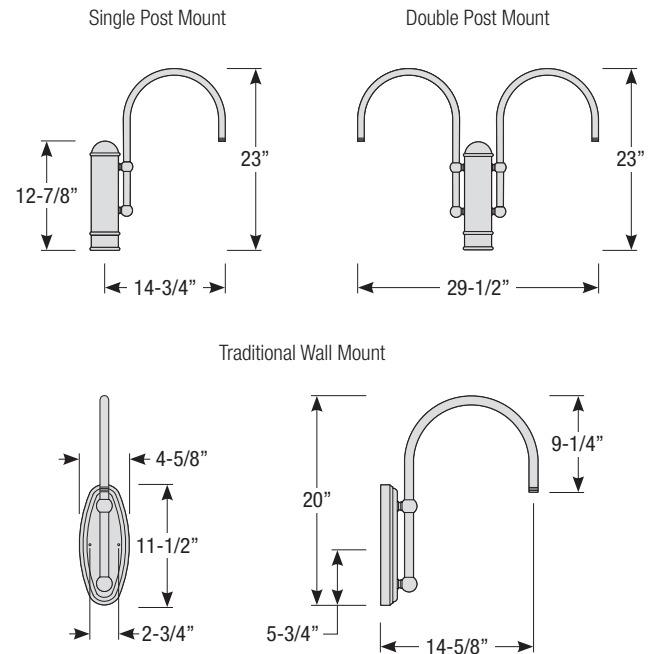

5. Post mount only

Post Type Order Matrix (Example: P8683-96RD)

Post Type	Finish
PM4946 (Cast Aluminum Post)	ABL (Aegean Blue)
P8683-96 (Cast Aluminum Base w/ 96" Aluminum Post)	BB (Burnished Bronze)
P8683-120 (Cast Aluminum Base w/ 120" Aluminum Post)	BK (Gloss Black)
P8684-96 (96" Straight Aluminum Post)	BLU (Blue)
P8684-120 (120" Straight Aluminum Post)	DVG (Dove Gray)
PM8685 (Cast Aluminum Pier Mount - must be used with straight aluminum post, P8684)	FLG (Flannel Gray)
	GA (Galvanized)
	LG (Lime Green)
	MB (Matte Black)
	MBL (Midnight Blue)
	PNA (Painted Natural Aluminum)
	PNC (Painted Natural Copper)
	RD (Red)
	SGR (Sage Green)
	SGW (Semi Gloss White)
	SND (Sand)
	SS (Satin Silver)
	TBZ (Textured Bronze)
	TGP (Textured Graphite)
	TNG (Tangerine)
	TTL (Tahitian Teal)
	WT (Gloss White)
	YEL (Yellow)

Standard Finishes

	ABL (Aegean Blue)		RD (Red)
	BB (Burnished Bronze)		SGR (Sage Green)
	BK (Gloss Black)		SGW (Semi Gloss White)
	BLU (Blue)		SND (Sand)
	DVG (Dove Gray)		SS (Satin Silver)
	FLG (Flannel Gray)		TBZ (Textured Bronze)
	LG (Lime Green)		TGP (Textured Graphite)
	MB (Matte Black)		TNG (Tangerine)
	MBL (Midnight Blue)		TTL (Tahitian Teal)
	PNA (Painted Natural Aluminum)		WT (Gloss White)
	PNC (Painted Natural Copper)		YEL (Yellow)

Specialty Finishes

	GA (Galvanized)

Spec-00021 Revised 05/07/2020