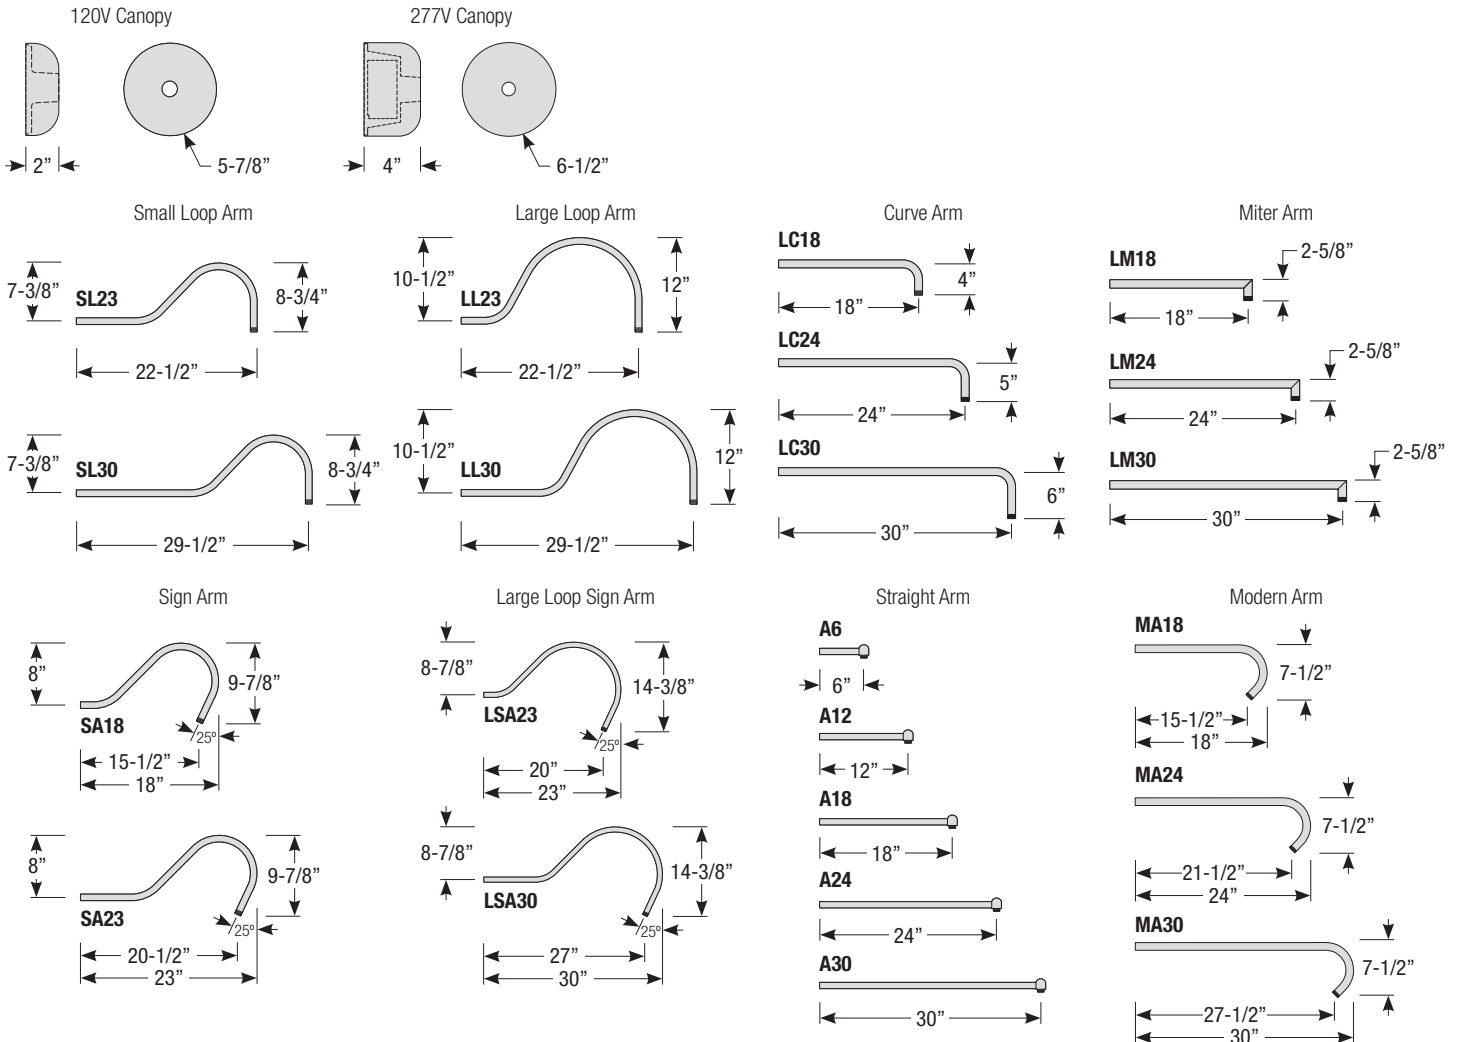

Standard Finishes

	ABL (Aegean Blue)		RD (Red)
	BB (Burnished Bronze)		SGR (Sage Green)
	BK (Gloss Black)		SGW (Semi Gloss White)
	BLU (Blue)		SND (Sand)
	DVG (Dove Gray)		SS (Satin Silver)
	FLG (Flannel Gray)		TBZ (Textured Bronze)
	LG (Lime Green)		TGP (Textured Graphite)
	MB (Matte Black)		TNG (Tangerine)
	MBL (Midnight Blue)		TTL (Tahitian Teal)
	PNA (Painted Natural Aluminum)		WT (Gloss White)
	PNC (Painted Natural Copper)		YEL (Yellow)

Specialty Finishes

	GA (Galvanized)

Note: All arm mounts include canopy

Spec-00021 Revised 05/07/2020

14508 Nelson Ave. City of Industry, CA 91744 • tel: 626.336.4511 • fax: 626.330.4266 • www.TroyRLM.com
©2020 Troy-RLM Lighting, A Division of Troy-CSL Lighting, Inc. All rights reserved. Subject to change without notice.