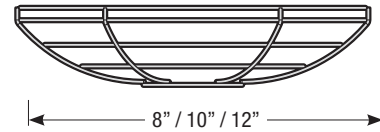

Cast Guard with Glass Enclosure

- Cast guard can be specified in all standard and specialized finishes, and will match shade finish unless otherwise specified (Note: For galvanized shade finishes, cast guard is unfinished Raw Aluminum)
- Glass is available in clear (-CGG) and frosted (-FGG)