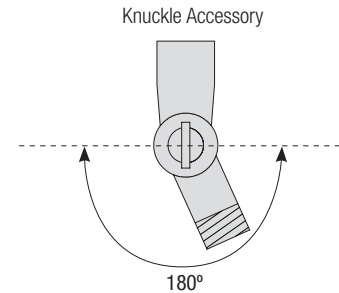

ANGLE REFLECTOR

Aluminum Shade
with Glass and Guard Options

Catalog #:

Project:

Type:

Date:

Notes:

Knuckle Accessory Order Matrix (Example: 2KNLRD)

Pipe	Finish	Finish	Coastal Coating Option
2 (1/2" IP)	KNL (Adjustable 180° Knuckle for Arm Mounts)	ABL (Aegean Blue)	(blank) (No coating)
3 (3/4" IP)		BB (Burnished Bronze)	-C (Coating)
		BK (Gloss Black)	
		BLU (Blue)	
		DVG (Dove Gray)	
		FLG (Flannel Gray)	
		GA (Galvanized)	
		LG (Lime Green)	
		MB (Matte Black)	
		MBL (Midnight Blue)	
		PNA (Painted Natural Aluminum)	
		PNC (Painted Natural Copper)	
		RD (Red)	
		SGR (Sage Green)	
		SGW (Semi Gloss White)	
		SND (Sand)	
		SS (Satin Silver)	
		TBZ (Textured Bronze)	
		TGP (Textured Graphite)	
		TNG (Tangerine)	
		TTL (Tahitian Teal)	
		WT (Gloss White)	
		YEL (Yellow)	

Description

Adjustable knuckle for arm mounts that allow luminaire to be rotated up to 180°.

KEY: Standard Finishes

ABL (Aegean Blue)	LG (Lime Green)	SGR (Sage Green)
BB (Burnished Bronze)	MB (Matte Black)	SGW (Semi Gloss White)
BK (Gloss Black)	MBL (Midnight Blue)	SND (Sand)
BLU (Blue)	PNA (Painted Natural Aluminum)	SS (Satin Silver)
DVG (Dove Gray)	PNC (Painted Natural Copper)	TBZ (Textured Bronze)
FLG (Flannel Gray)	RD (Red)	TGP (Textured Graphite)

Specialty Finishes

TNG (Tangerine)	GA (Galvanized)
TTL (Tahitian Teal)	
WT (Gloss White)	
YEL (Yellow)