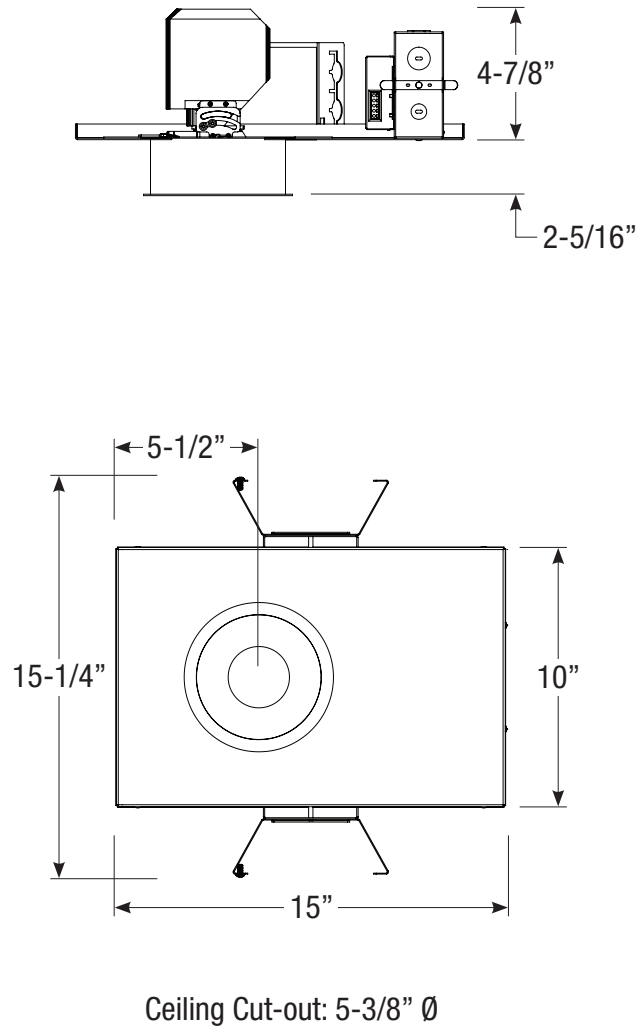

**4" acrobat LED Downlight**  
Non-IC New Construction Housing  
Round or Square / Trimmed or Trimless

**A4-NC**

**ROUND**

Revised 07/01/2018

**4" acrobat LED Downlight**  
Non-IC New Construction Housing  
Round or Square / Trimmed or Trimless

**A4-NC**

**SQUARE**

Ceiling Cut-out: 5-3/8" x 5-3/8"

Revised 07/01/2018