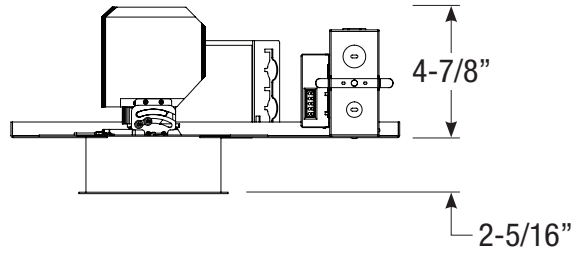

**4" acrobat LED Downlight**  
Non-IC New Construction Housing  
Round or Square / Trimmed or Trimless

**A4-NC**

**ROUND**

Revised 07/01/2018

**4" acrobat LED Downlight**  
Non-IC New Construction Housing  
Round or Square / Trimmed or Trimless

**A4-NC**

**SQUARE**

Ceiling Cut-out: 5-3/8" x 5-3/8"

Revised 07/01/2018