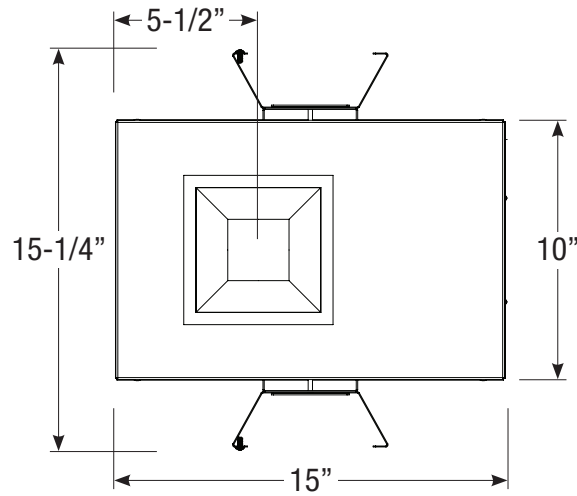

**4" acrobat LED Downlight**  
Non-IC New Construction Housing  
Round or Square / Trimmed or Trimless

**A4-NC**

**ROUND**

Revised 07/01/2018

**4" acrobat LED Downlight**  
Non-IC New Construction Housing  
Round or Square / Trimmed or Trimless

**A4-NC**

**SQUARE**

Ceiling Cut-out: 5-3/8" x 5-3/8"

Revised 07/01/2018