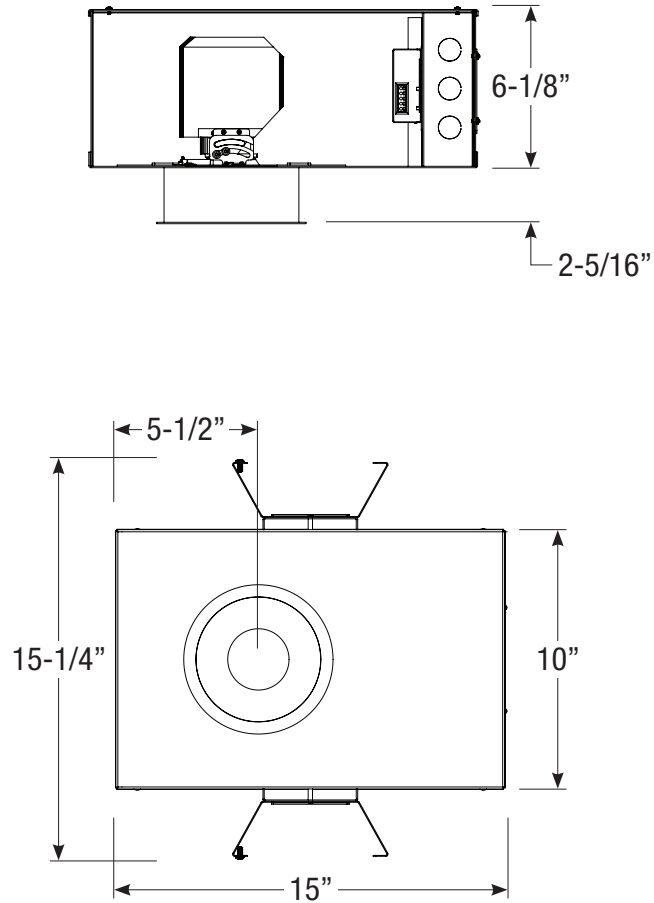

4" acrobat LED Downlight
IC/CCEA New Construction Housing
Round or Square / Trimmed or Trimless

A4-IC

ROUND

Ceiling Cut-out: 5-3/8" Ø

Revised 07/01/2018

4" acrobat LED Downlight
IC/CCEA New Construction Housing
Round or Square / Trimmed or Trimless

A4-IC

SQUARE

Ceiling Cut-out: 5-3/8" x 5-3/8"

Revised 07/01/2018