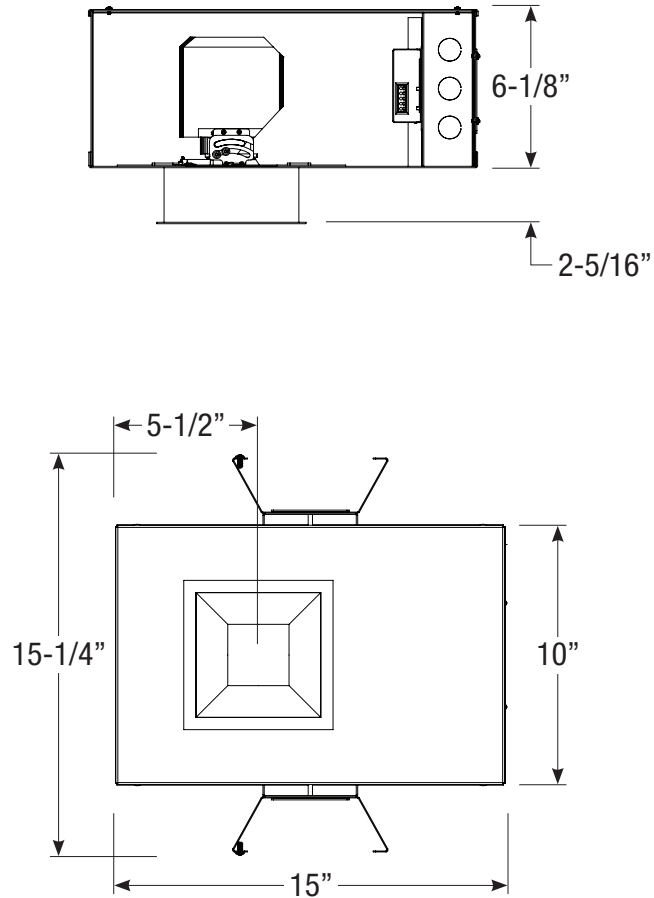

4" acrobat LED Downlight
IC/CCEA New Construction Housing
Round or Square / Trimmed or Trimless

A4-IC

ROUND

Ceiling Cut-out: 5-3/8" Ø

Revised 07/01/2018

4" acrobat LED Downlight
IC/CCEA New Construction Housing
Round or Square / Trimmed or Trimless

A4-IC

SQUARE

Ceiling Cut-out: 5-3/8" x 5-3/8"

Revised 07/01/2018