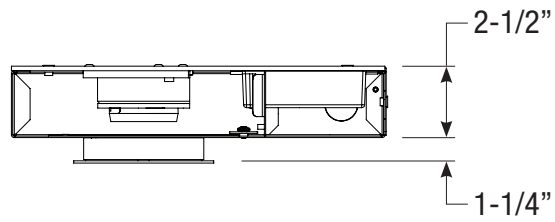

2" acrobat LED Downlight
IC/IP Shallow New Construction Housing
Round or Square / Trimmed or Trimless

A2-SP

ROUND

Ceiling Cut-out: 3-3/8" Ø

Revised 07/01/2018

2" acrobat LED Downlight
IC/IP Shallow New Construction Housing
Round or Square / Trimmed or Trimless

A2-SP

SQUARE

Ceiling Cut-out: 3-3/8" x 3-3/8"

Revised 07/01/2018