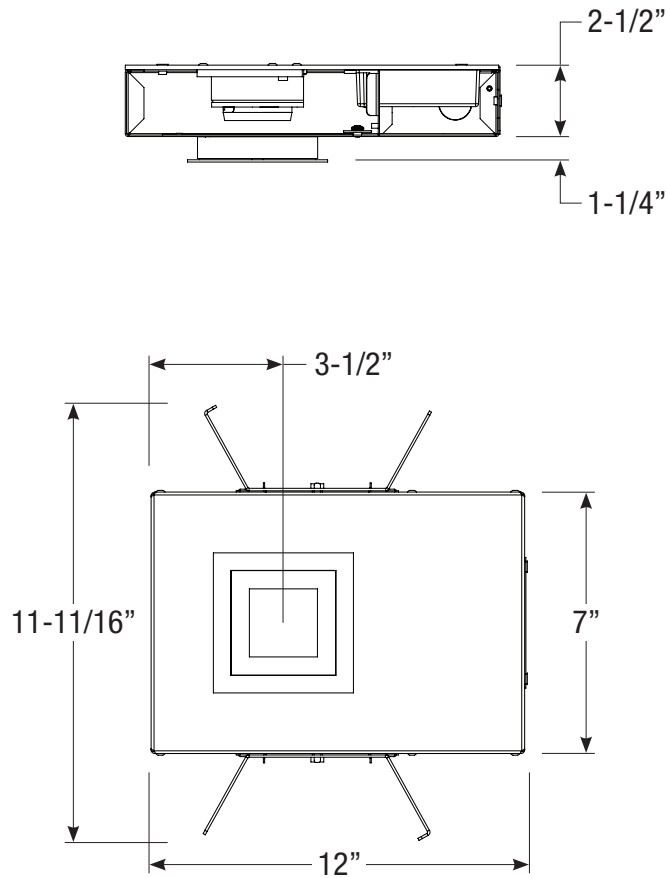

2" acrobat LED Downlight
IC/IP Shallow New Construction Housing
Round or Square / Trimmed or Trimless

A2-SP

ROUND

Ceiling Cut-out: 3-3/8" Ø

Revised 07/01/2018

2" acrobat LED Downlight
IC/IP Shallow New Construction Housing
Round or Square / Trimmed or Trimless

A2-SP

SQUARE

Ceiling Cut-out: 3-3/8" x 3-3/8"

Revised 07/01/2018