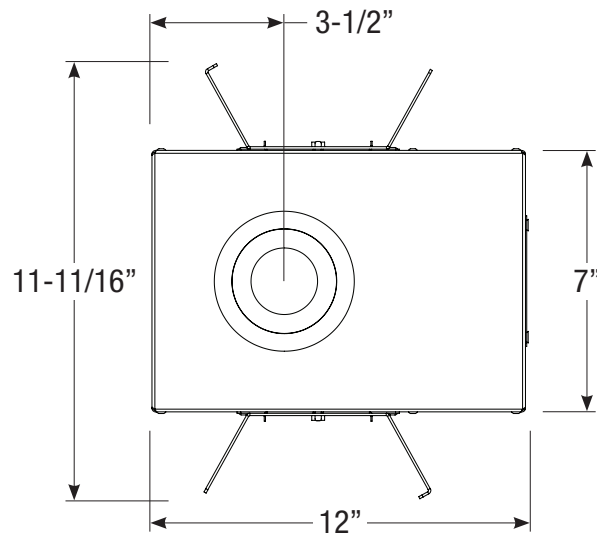

2" acrobat LED Downlight
IC/IP Shallow New Construction Housing
Round or Square / Trimmed or Trimless

A2-SP

ROUND

Ceiling Cut-out: 3-3/8" Ø

Revised 07/01/2018

2" acrobat LED Downlight
IC/IP Shallow New Construction Housing
Round or Square / Trimmed or Trimless

A2-SP

SQUARE

Ceiling Cut-out: 3-3/8" x 3-3/8"

Revised 07/01/2018