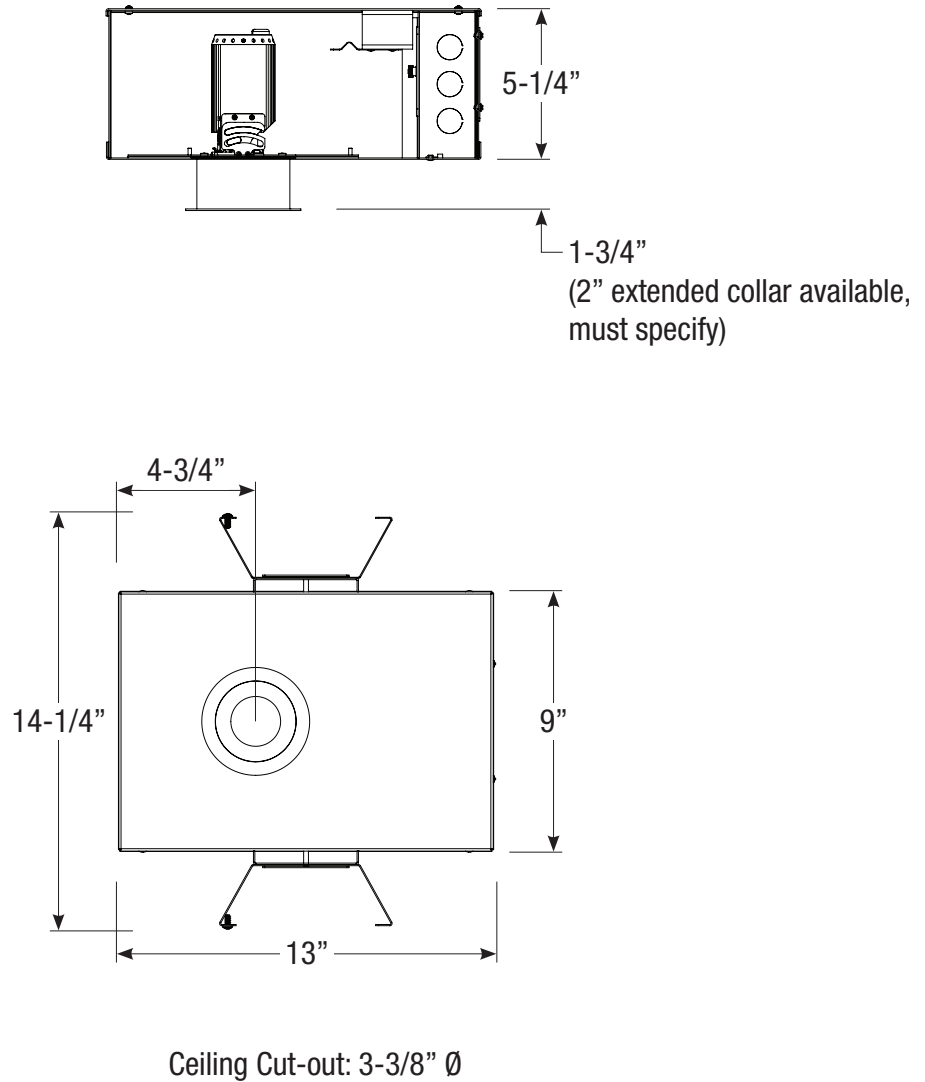

**ROUND**

**SQUARE**

Ceiling Cut-out: 3-3/8" x 3-3/8"