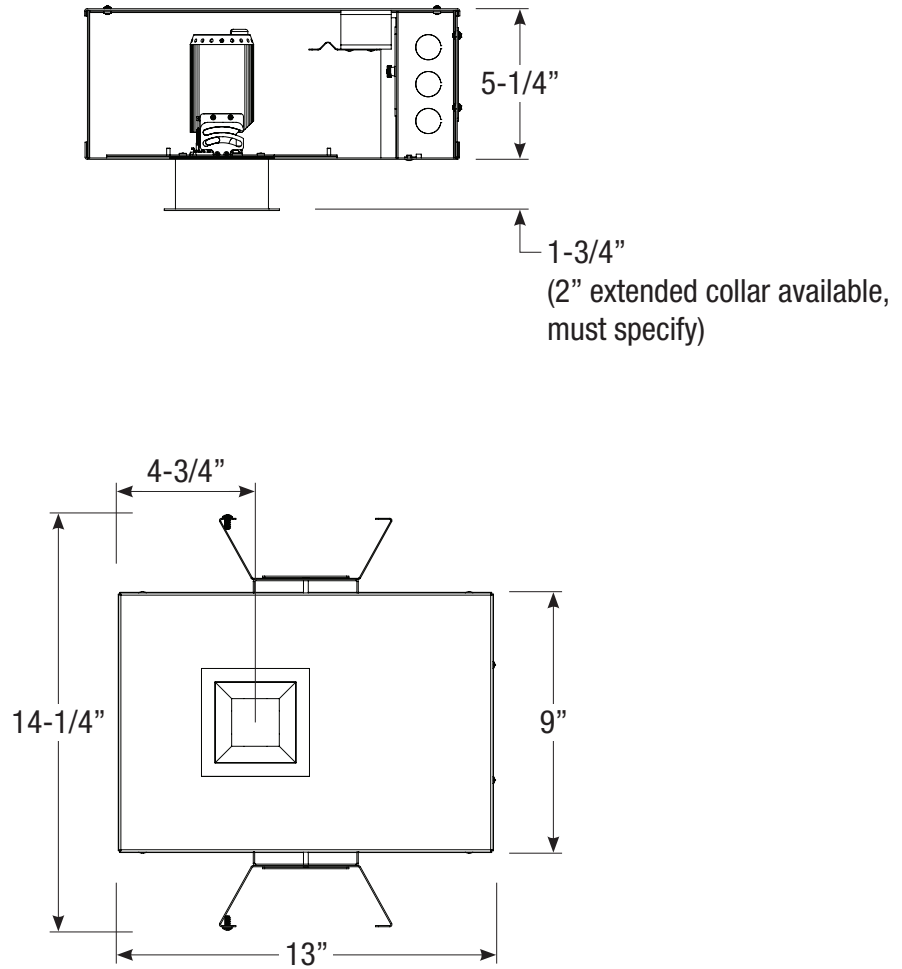

**ROUND**

**SQUARE**

Ceiling Cut-out: 3-3/8" x 3-3/8"