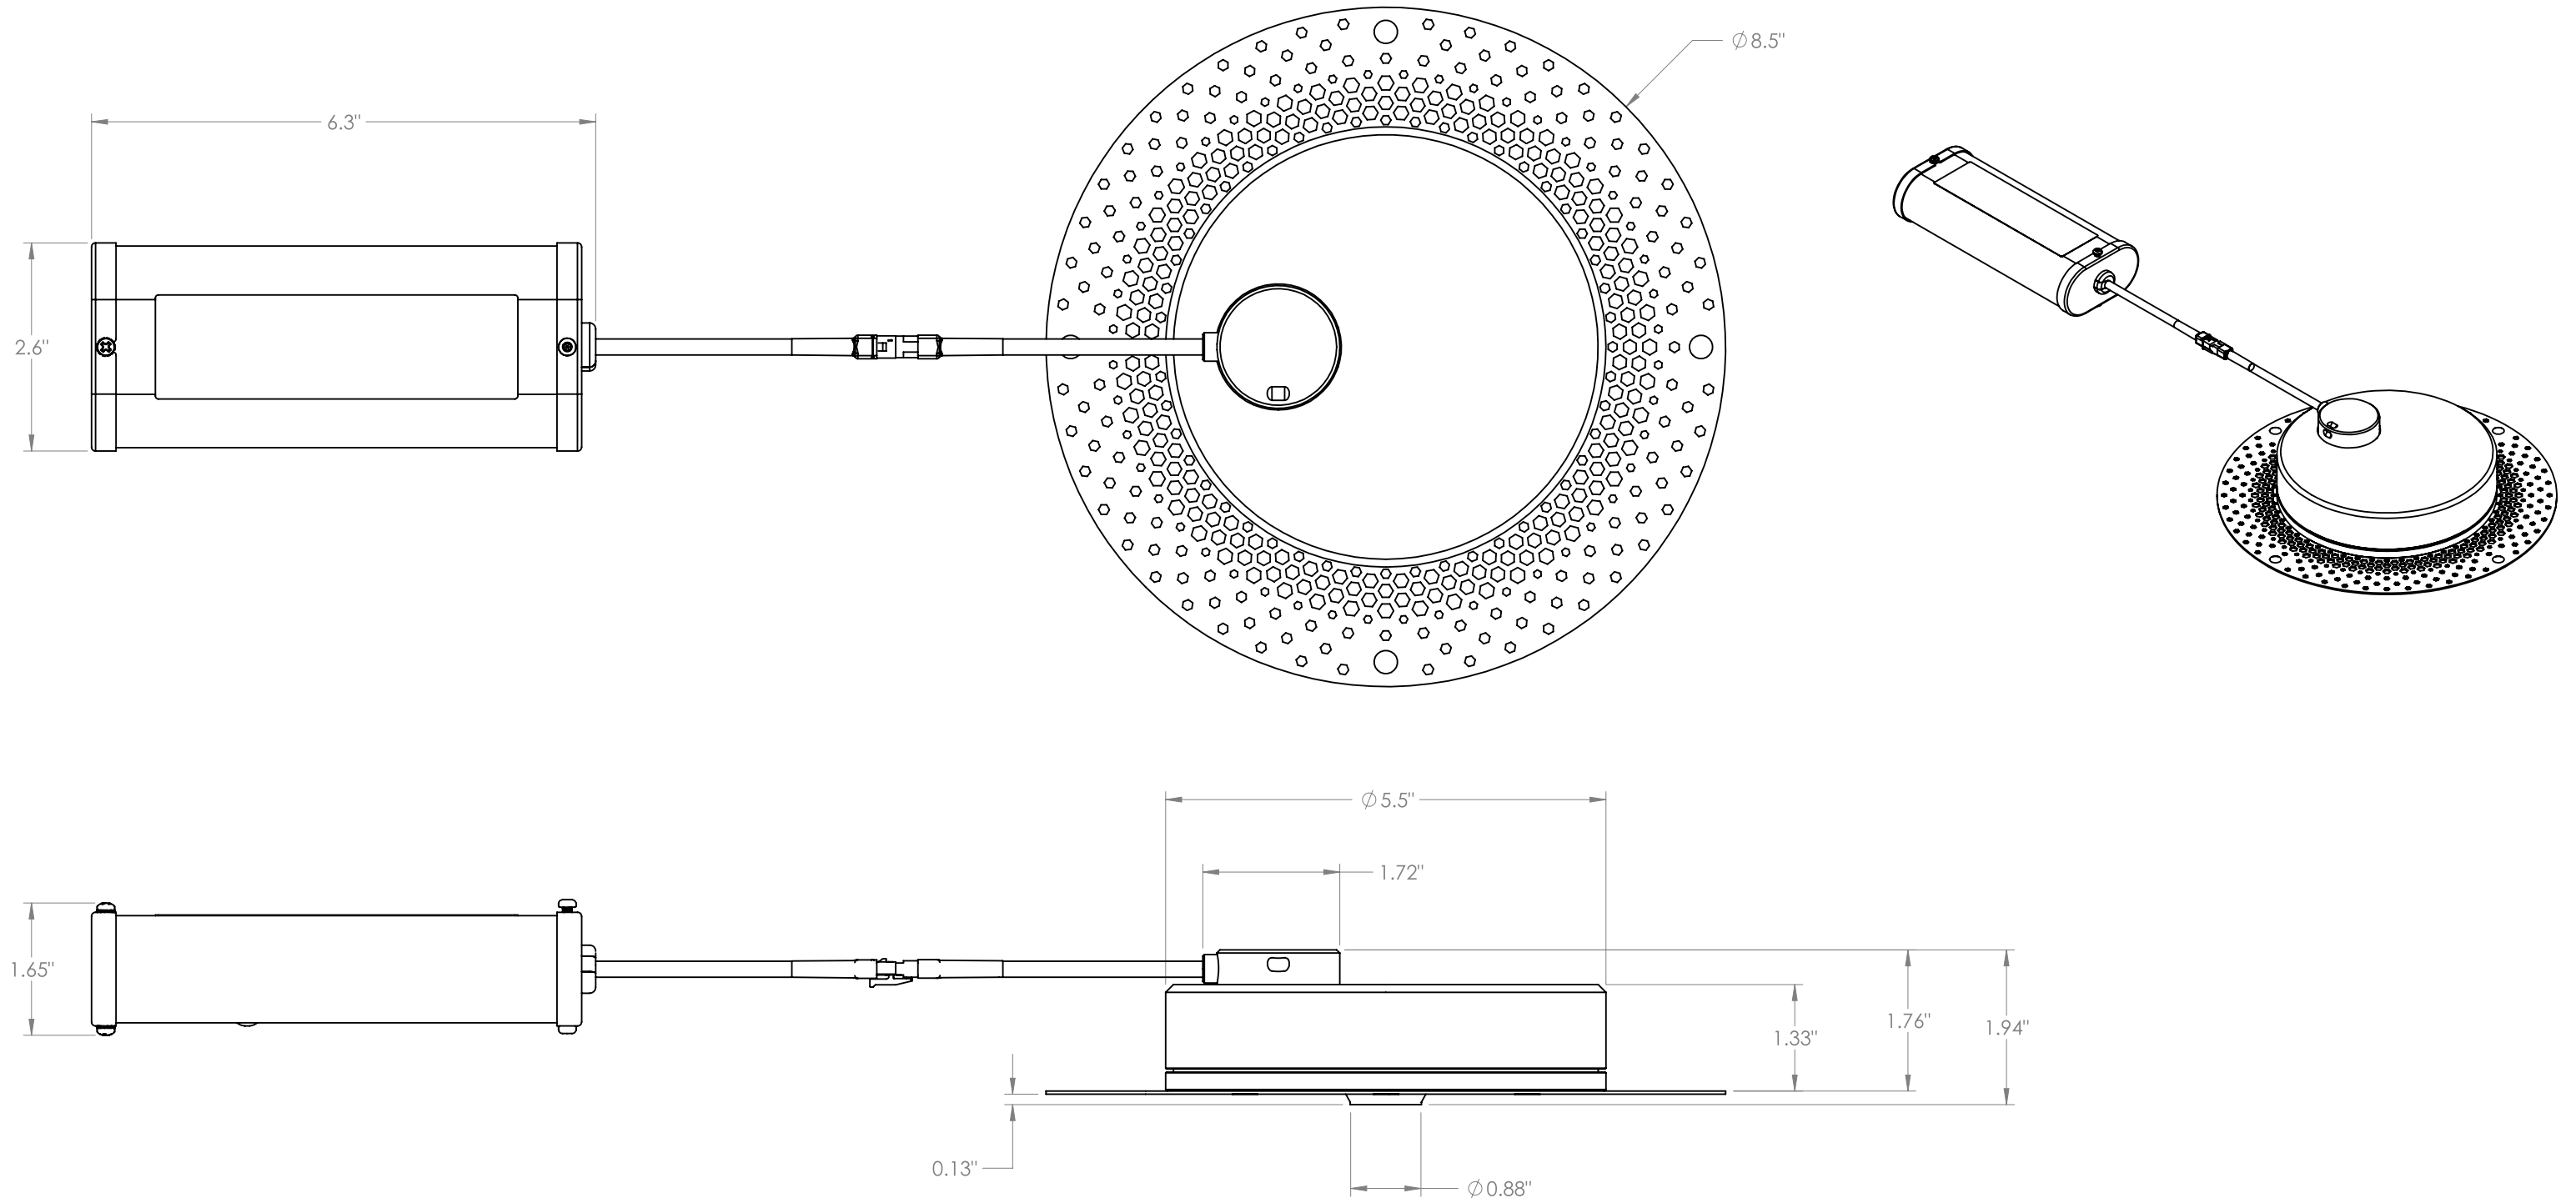

STANDARD ERP DRIVER

ELDOLED 0.1% DIMMING DRIVER