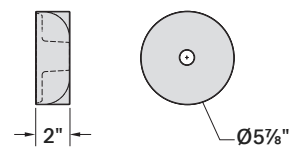

### RH14MMB-2-2SL23MB

14", M-Base, Matte Black, Arm Mount 1/2", Small Loop Arm 23"

TAHOE Ø14" SHADE

Ø1/2" ARM, SMALL LOOP, 23"

1/2" ARM, CANOPY