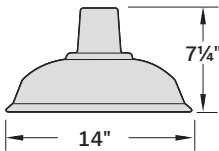

### RH14MMB-2-2SL23MB

14", M-Base, Matte Black, Arm Mount 1/2", Small Loop Arm 23"

TAHOE Ø14" SHADE

Ø1/2" ARM, SMALL LOOP, 23"

1/2" ARM, CANOPY