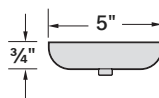

PENDANT CORD, CANOPY

WET
LOCATION