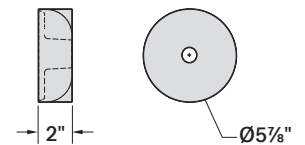

### RH18MMB-2-2LL30MB

18", M-Base, Matte Black, Arm Mount 1/2", Large Loop Arm 30"

TAHOE Ø18" SHADE

Ø1/2" ARM, LARGE LOOP, 30"

1/2" ARM, CANOPY