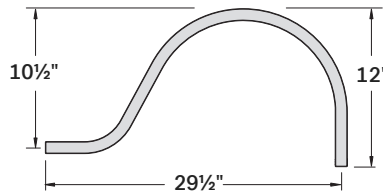

## TAHOE

### RH18MMB-2-2LL30MB

18", M-Base, Matte Black, Arm Mount 1/2", Large Loop Arm 30"

TAHOE Ø18" SHADE

Ø1/2" ARM, LARGE LOOP, 30"

1/2" ARM, CANOPY