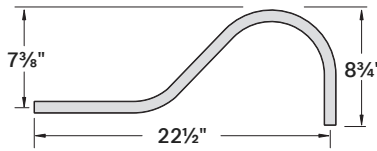

### RH14MMB-2-2SL23MB

14", M-Base, Matte Black, Arm Mount 1/2", Small Loop Arm 23"

TAHOE Ø14" SHADE

Ø1/2" ARM, SMALL LOOP, 23"

1/2" ARM, CANOPY