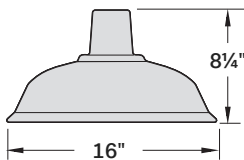

RH16MMB-B

16", M-Base, Matte Black, Pendant 9' Black Cord

TAHOE Ø16" SHADE