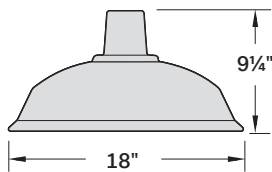

RH18MMB-2-2LL30MB

18", M-Base, Matte Black, Arm Mount 1/2", Large Loop Arm 30"

TAHOE Ø18" SHADE