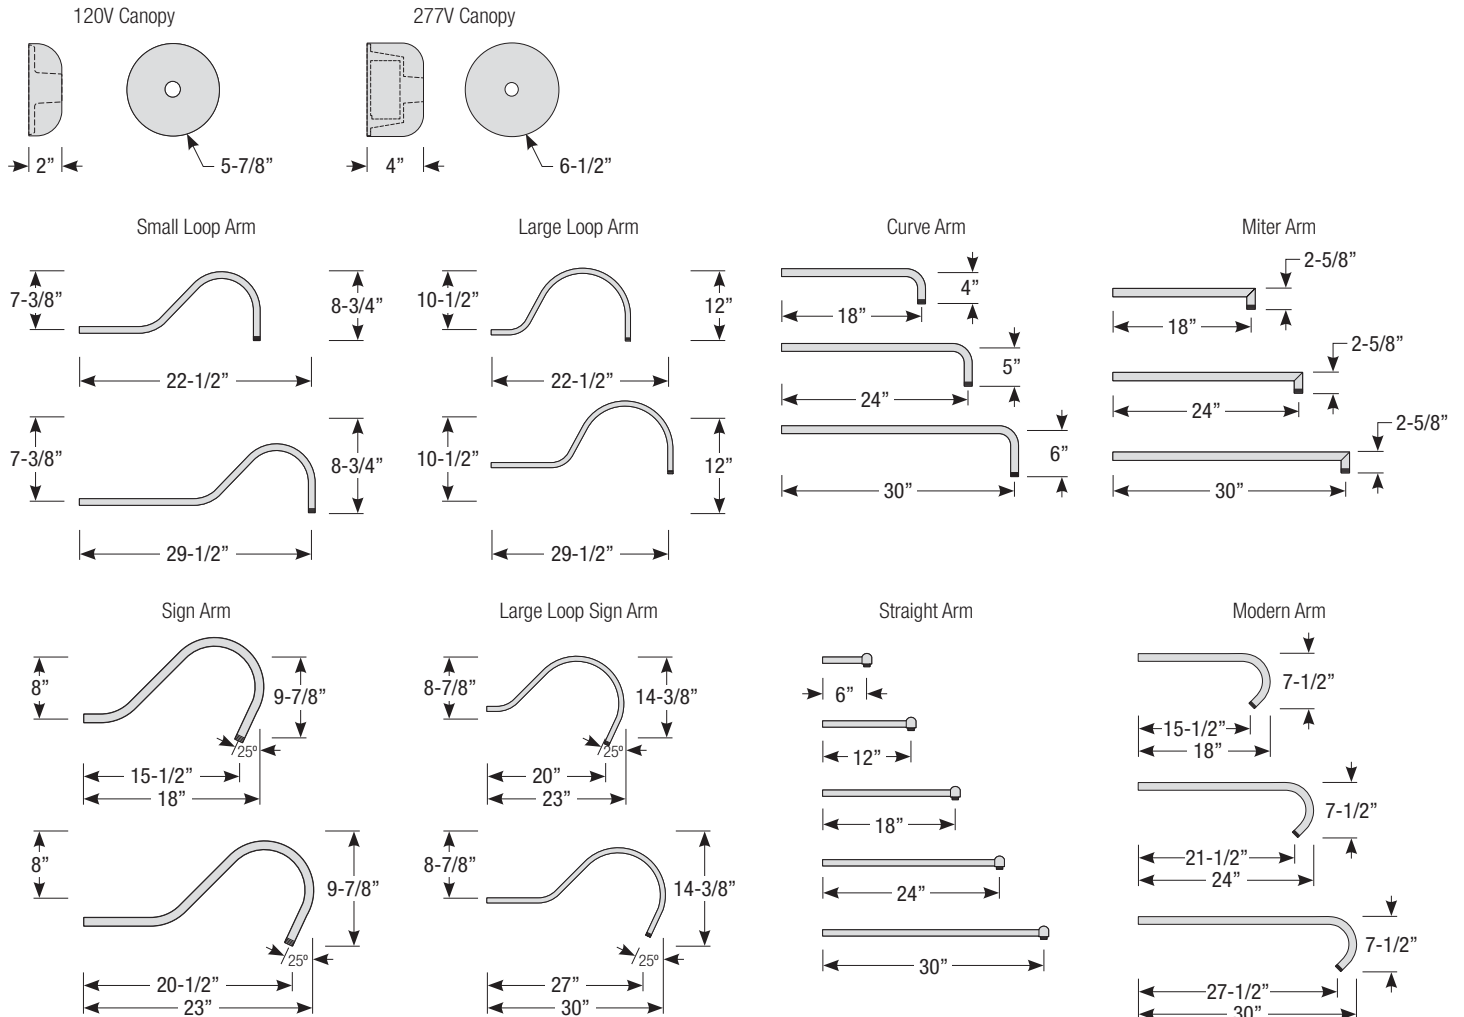

Standard Finishes

	ABL (Aegean Blue)		RD (Red)
	BB (Burnished Bronze)		SGR (Sage Green)
	BK (Gloss Black)		SGW (Semi Gloss White)
	BLU (Blue)		SND (Sand)
	DVG (Dove Gray)		SS (Satin Silver)
	FLG (Flannel Gray)		TBZ (Textured Bronze)
	LG (Lime Green)		TGP (Textured Graphite)
	MB (Matte Black)		TNG (Tangerine)
	MBL (Midnight Blue)		TTL (Tahitian Teal)
	PNA (Painted Natural Aluminum)		WT (Gloss White)
	PNC (Painted Natural Copper)		YEL (Yellow)

Specialty Finishes

	GA (Galvanized)

Note: All arm mounts include canopy

Spec-00038 Revised 05/07/2020

14508 Nelson Ave. City of Industry, CA 91744 • tel: 626.336.4511 • fax: 626.330.4266 • www.TroyRLM.com
©2020 Troy-RLM Lighting, A Division of Troy-CSL Lighting, Inc. All rights reserved. Subject to change without notice.