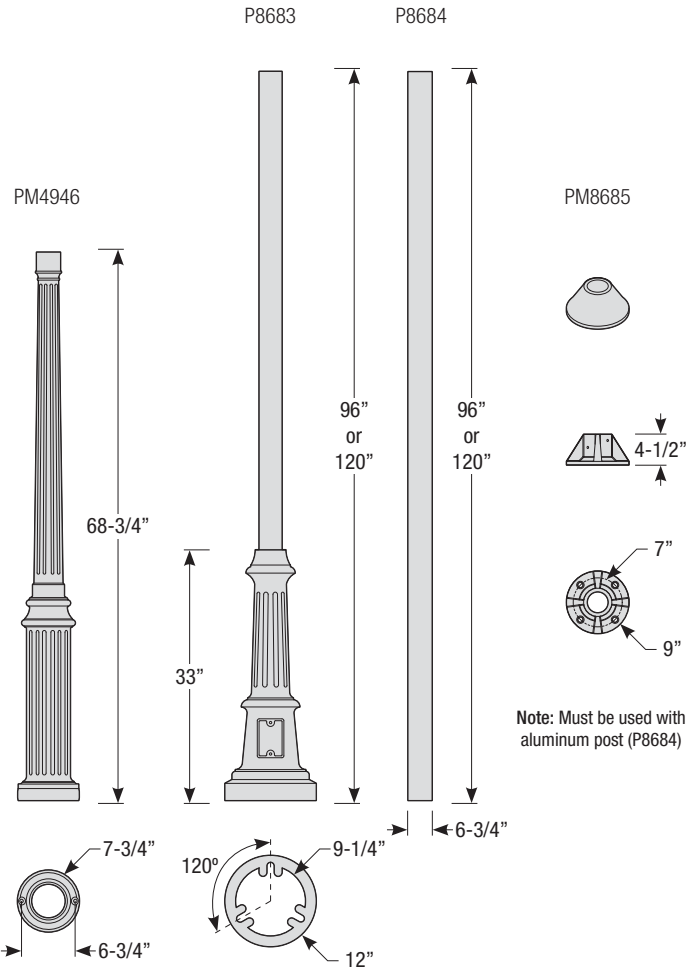

Post Type Order Matrix (Example: P8683-96RD)

Post Type	Finish
PM4946 (Cast Aluminum Post)	ABL (Aegean Blue)
P8683-96 (Cast Aluminum Base w/ 96" Aluminum Post)	BB (Burnished Bronze)
P8683-120 (Cast Aluminum Base w/ 120" Aluminum Post)	BK (Gloss Black)
P8684-96 (96" Straight Aluminum Post)	BLU (Blue)
P8684-120 (120" Straight Aluminum Post)	DVG (Dove Gray)
PM8685 (Cast Aluminum Pier Mount - must be used with straight aluminum post, P8684)	FLG (Flannel Gray)
	GA (Galvanized)
	LG (Lime Green)
	MB (Matte Black)
	MBL (Midnight Blue)
	PNA (Painted Natural Aluminum)
	PNC (Painted Natural Copper)
	RD (Red)
	SGR (Sage Green)
	SGW (Semi Gloss White)
	SND (Sand)
	SS (Satin Silver)
	TBZ (Textured Bronze)
	TGP (Textured Graphite)
	TNG (Tangerine)
	TTL (Tahitian Teal)
	WT (Gloss White)
	YEL (Yellow)