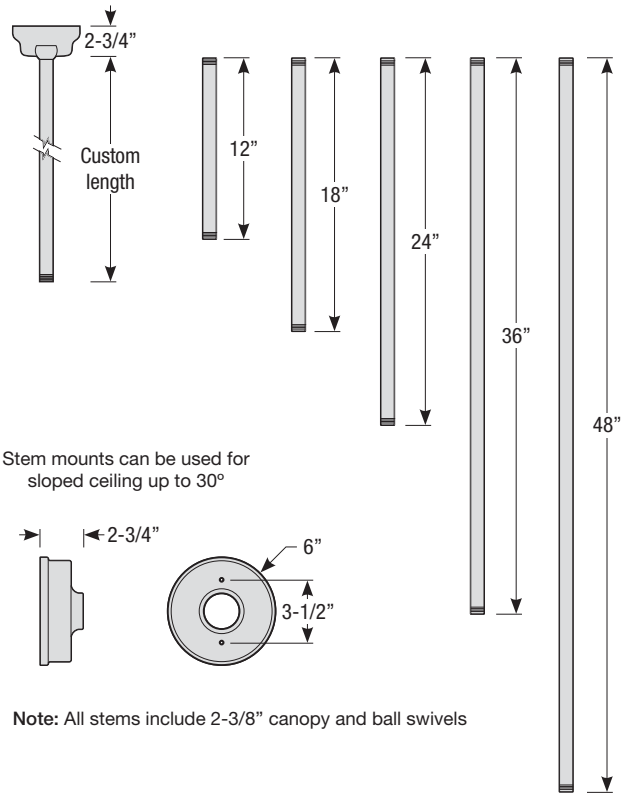

RETRO INDUSTRIAL

Aluminum Shade
with Glass Options

Catalog #:

Project:

Date:

Type:

Notes:

Stem Mount Order Matrix (Example: 2HS18RD)

Pipe	Stem Length	Finish	Coastal Coating Option
2 (1/2" IP)	HS12 (12")	ABL (Aegean Blue)	(blank) (No coating)
	HS18 (18")	BB (Burnished Bronze)	-C (Coating)
	HS24 (24")	BK (Gloss Black)	
	HS36 (36")	BLU (Blue)	
	HS48 (48")	DVG (Dove Gray)	
	HS__ (Custom length from 2" up to 60")	FLG (Flannel Gray)	
		GA (Galvanized)	
		LG (Lime Green)	
		MB (Matte Black)	
		MBL (Midnight Blue)	
		PNA (Painted Natural Aluminum)	
		PNC (Painted Natural Copper)	
		RD (Red)	
		SGR (Sage Green)	
	SGW (Semi Gloss White)		
	SND (Sand)		
	SS (Satin Silver)		
	TBZ (Textured Bronze)		
	TGP (Textured Graphite)		
	TNG (Tangerine)		
	TTL (Tahitian Teal)		
	WT (Gloss White)		
	YEL (Yellow)		

Stem mounts can be used for sloped ceiling up to 30°

Note: All stems include 2-3/8" canopy and ball swivels

KEY: Standard Finishes

 ABL (Aegean Blue)	 LG (Lime Green)	 SGR (Sage Green)
 BB (Burnished Bronze)	 MB (Matte Black)	 SGW (Semi Gloss White)
 BK (Gloss Black)	 MBL (Midnight Blue)	 SND (Sand)
 BLU (Blue)	 PNA (Painted Natural Aluminum)	 SS (Satin Silver)
 DVG (Dove Gray)	 PNC (Painted Natural Copper)	 TBZ (Textured Bronze)
 FLG (Flannel Gray)	 RD (Red)	 TGP (Textured Graphite)

Specialty Finishes

 TNG (Tangerine)	 GA (Galvanized)
 TTL (Tahitian Teal)	
 WT (Gloss White)	
 YEL (Yellow)	

Spec-00038 Revised 05/07/2020