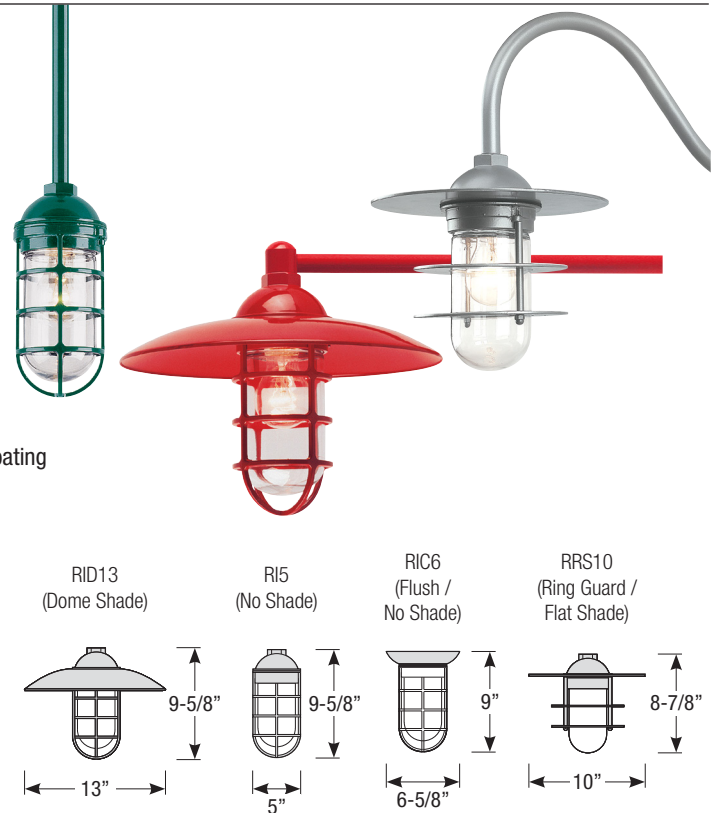

- 120V input (277V available in arm and post option only)
- Integrated power supply allows the fixture to be connected directly into line voltage
- Pre-wired and ready for install
- LED is dimmable with Incandescent/Triac dimmers

Mounting

- 1/2" IP for arm, ceiling flush mount, stem or post mount options
- 9' Pendant cord available in black or white cord (includes 5" canopy with the same finish as the shade)

Finishes

- Shade and mounting finish options
- Available in 21 standard and 2 specialty finishes with optional coastal coating to protect finish in coastal environments (add "-C" to the finish)
- Consult factory for custom finish options

Glass Type

- Each luminaire includes a glass enclosure, must specify glass type. Glass is available in clear (-CG), frosted (-FG) or opal (-OG)

Listing

UL listed to US and Canadian standards for wet locations