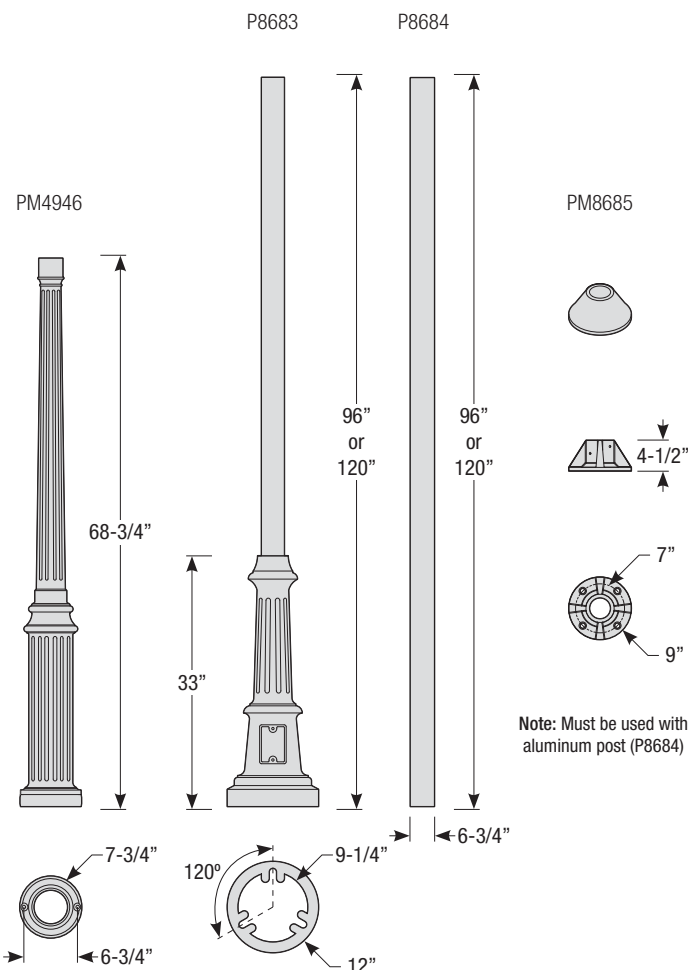

5. Post mount only

Post Type Order Matrix (Example: P8683-96TGP)

Post Type	Finish
PM4946 (Cast Aluminum Post)	ABL (Aegean Blue)
P8683-96 (Cast Aluminum Base w/ 96" Aluminum Post)	BB (Burnished Bronze)
P8683-120 (Cast Aluminum Base w/ 120" Aluminum Post)	BK (Gloss Black)
P8684-96 (96" Straight Aluminum Post)	BLU (Blue)
P8684-120 (120" Straight Aluminum Post)	DVG (Dove Gray)
PM8685 (Cast Aluminum Pier Mount - must be used with straight aluminum post, P8684)	FLG (Flannel Gray)
	GA (Galvanized)
	LG (Lime Green)
	MB (Matte Black)
	MBL (Midnight Blue)
	PNA (Painted Natural Aluminum)
	PNC (Painted Natural Copper)
	RD (Red)
	SGR (Sage Green)
	SGW (Semi Gloss White)
	SND (Sand)
	SS (Satin Silver)
	TBZ (Textured Bronze)
	TGP (Textured Graphite)
	TNG (Tangerine)
	TTL (Tahitian Teal)
	WT (Gloss White)
	YEL (Yellow)

Standard Finishes

	ABL (Aegean Blue)		RD (Red)
	BB (Burnished Bronze)		SGR (Sage Green)
	BK (Gloss Black)		SGW (Semi Gloss White)
	BLU (Blue)		SND (Sand)
	DVG (Dove Gray)		SS (Satin Silver)
	FLG (Flannel Gray)		TBZ (Textured Bronze)
	LG (Lime Green)		TGP (Textured Graphite)
	MB (Matte Black)		TNG (Tangerine)
	MBL (Midnight Blue)		TTL (Tahitian Teal)
	PNA (Painted Natural Aluminum)		WT (Gloss White)
	PNC (Painted Natural Copper)		YEL (Yellow)

Specialty Finishes

	GA (Galvanized)

Spec-00034 Revised 05/07/2020

14508 Nelson Ave. City of Industry, CA 91744 • tel: 626.336.4511 • fax: 626.330.4266 • www.TroyRLM.com
©2020 Troy-RLM Lighting, A Division of Troy-CSL Lighting, Inc. All rights reserved. Subject to change without notice.