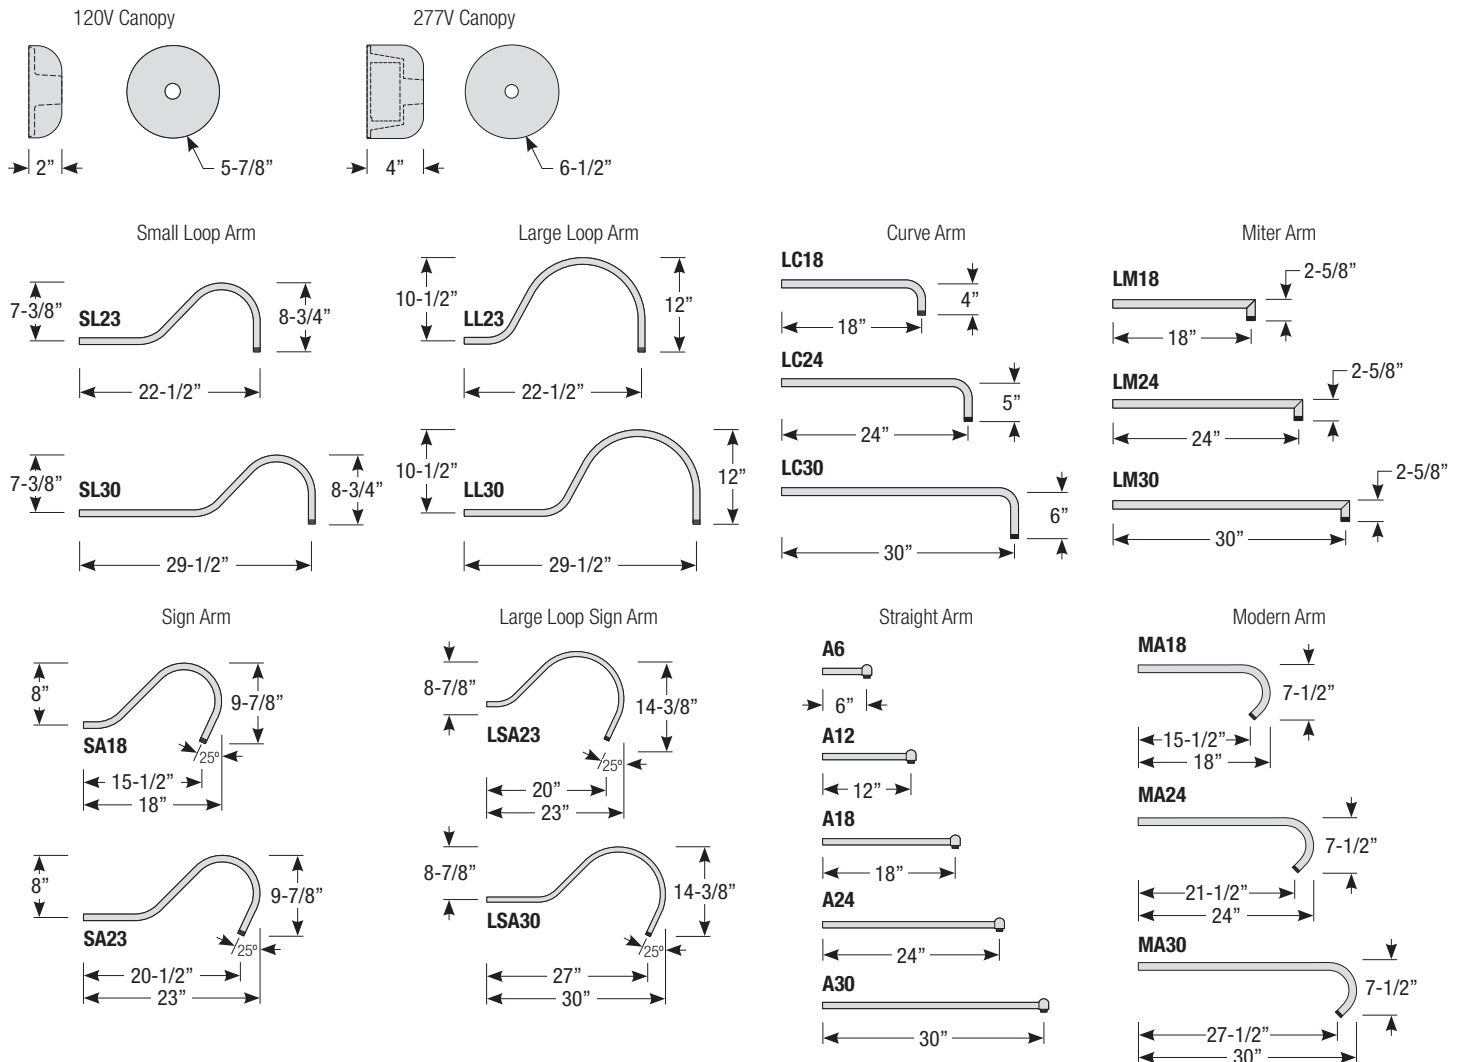

Standard Finishes

	ABL (Aegean Blue)		RD (Red)
	BB (Burnished Bronze)		SGR (Sage Green)
	BK (Gloss Black)		SGW (Semi Gloss White)
	BLU (Blue)		SND (Sand)
	DVG (Dove Gray)		SS (Satin Silver)
	FLG (Flannel Gray)		TBZ (Textured Bronze)
	LG (Lime Green)		TGP (Textured Graphite)
	MB (Matte Black)		TNG (Tangerine)
	MBL (Midnight Blue)		TTL (Tahitian Teal)
	PNA (Painted Natural Aluminum)		WT (Gloss White)
	PNC (Painted Natural Copper)		YEL (Yellow)

Specialty Finishes

	GA (Galvanized)

Note: All arm mounts include canopy

Spec-00034 Revised 05/07/2020

14508 Nelson Ave. City of Industry, CA 91744 • tel: 626.336.4511 • fax: 626.330.4266 • www.TroyRLM.com
©2020 Troy-RLM Lighting, A Division of Troy-CSL Lighting, Inc. All rights reserved. Subject to change without notice.