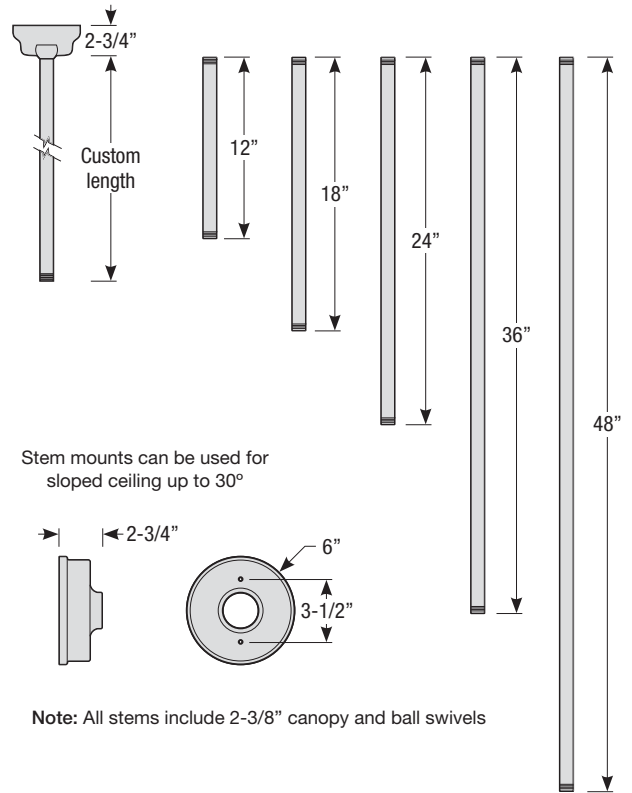

NOSTALGIA

Aluminum Shade
with Glass and Guard Options

Catalog #:

Project:

Type:

Date:

Notes:

Stem Mount Order Matrix (Example: 2HS18TGP)

Pipe	Stem Length	Finish	Coastal Coating Option
2 (1/2" IP)	HS12 (12")	ABL (Aegean Blue)	(blank) (No coating)
	HS18 (18")	BB (Burnished Bronze)	-C (Coating)
	HS24 (24")	BK (Gloss Black)	
	HS36 (36")	BLU (Blue)	
	HS48 (48")	DVG (Dove Gray)	
	HS__ (Custom length from 2" up to 60")	FLG (Flannel Gray)	
		GA (Galvanized)	
		LG (Lime Green)	
		MB (Matte Black)	
		MBL (Midnight Blue)	
		PNA (Painted Natural Aluminum)	
		PNC (Painted Natural Copper)	
		RD (Red)	
	SGR (Sage Green)		
	SGW (Semi Gloss White)		
	SND (Sand)		
	SS (Satin Silver)		
	TBZ (Textured Bronze)		
	TGP (Textured Graphite)		
	TNG (Tangerine)		
	TTL (Tahitian Teal)		
	WT (Gloss White)		
	YEL (Yellow)		

Stem mounts can be used for sloped ceiling up to 30°

Note: All stems include 2-3/8" canopy and ball swivels

KEY: Standard Finishes

ABL (Aegean Blue)	LG (Lime Green)	SGR (Sage Green)
BB (Burnished Bronze)	MB (Matte Black)	SGW (Semi Gloss White)
BK (Gloss Black)	MBL (Midnight Blue)	SND (Sand)
BLU (Blue)	PNA (Painted Natural Aluminum)	SS (Satin Silver)
DVG (Dove Gray)	PNC (Painted Natural Copper)	TBZ (Textured Bronze)
FLG (Flannel Gray)	RD (Red)	TGP (Textured Graphite)

Specialty Finishes

TNG (Tangerine)	GA (Galvanized)
TTL (Tahitian Teal)	
WT (Gloss White)	
YEL (Yellow)