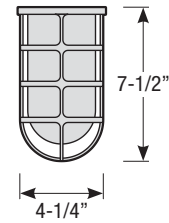

Cast Guard with Glass Enclosure

- Cast guard can be specified in all standard and specialized finishes, and will match shade finish unless otherwise specified (Note: For galvanized shade finishes, cast guard is unfinished Raw Aluminum)
- Glass is available in clear (-CGG) and frosted (-FGG)