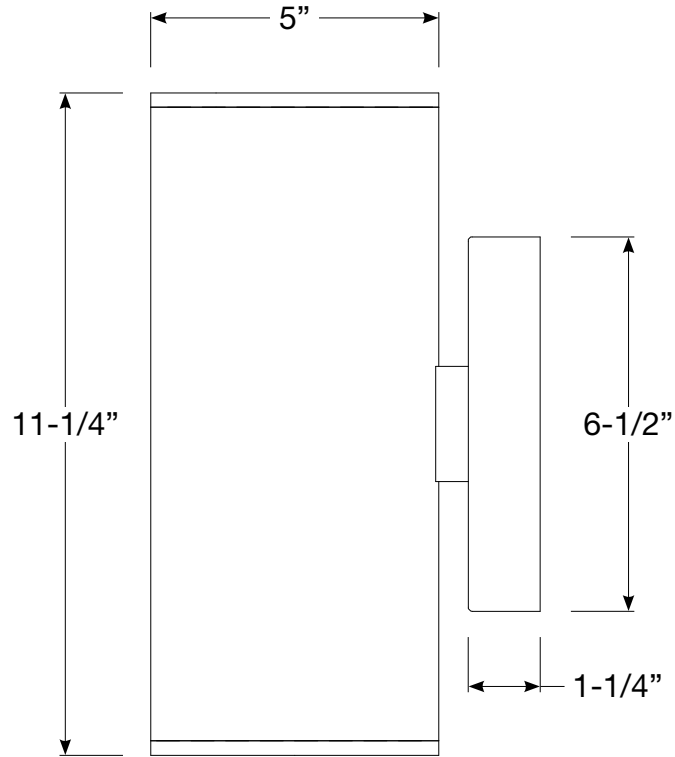

# 5" Wall Mount Cylinder

Round LED Up and Downlight

LWD5

Revised 11/08/17