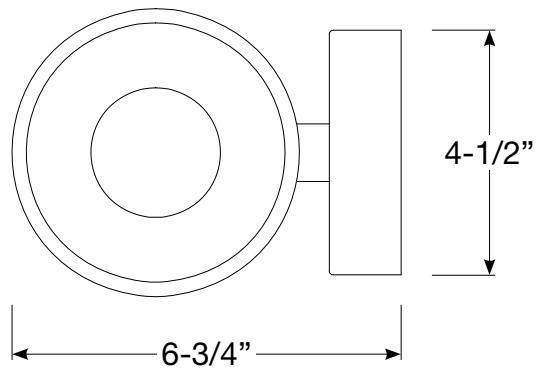

# 5" Wall Mount Cylinder

Round LED Up and Downlight

LWD5

Revised 11/08/17