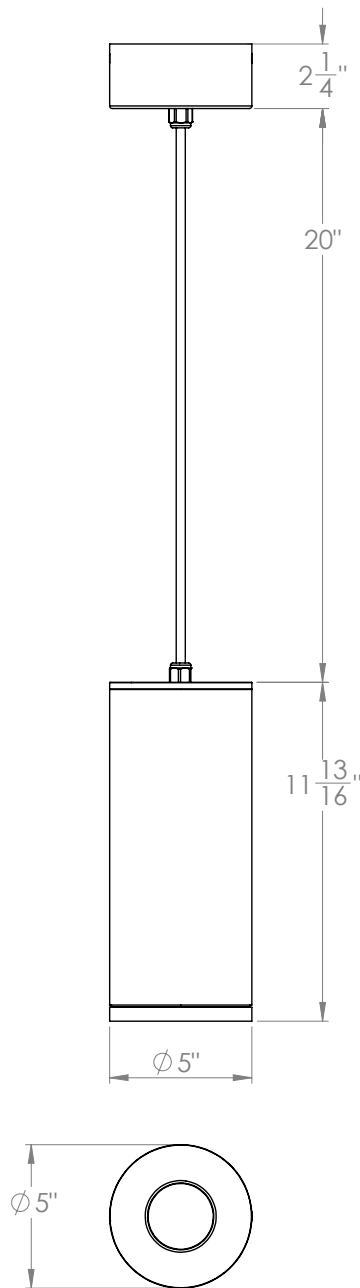

# Gyro Shift 5" Wall Mount Cylinder

30W LED Pendant

Round

LP5-SFT

Revised 10/04/18

**PATENT PENDING**

14508 Nelson Ave. City of Industry, CA 91744 • tel: 626.336.4511 • fax: 626.330.4266 • [www.csllighting.com](http://www.csllighting.com)

# Gyro Shift 5" Wall Mount Cylinder

30W LED Pendant

Round

LP5-SFT-XX-XX-X-XXX-BC

Revised 10/04/18

**PATENT PENDING**

14508 Nelson Ave. City of Industry, CA 91744 • tel: 626.336.4511 • fax: 626.330.4266 • [www.csllighting.com](http://www.csllighting.com)