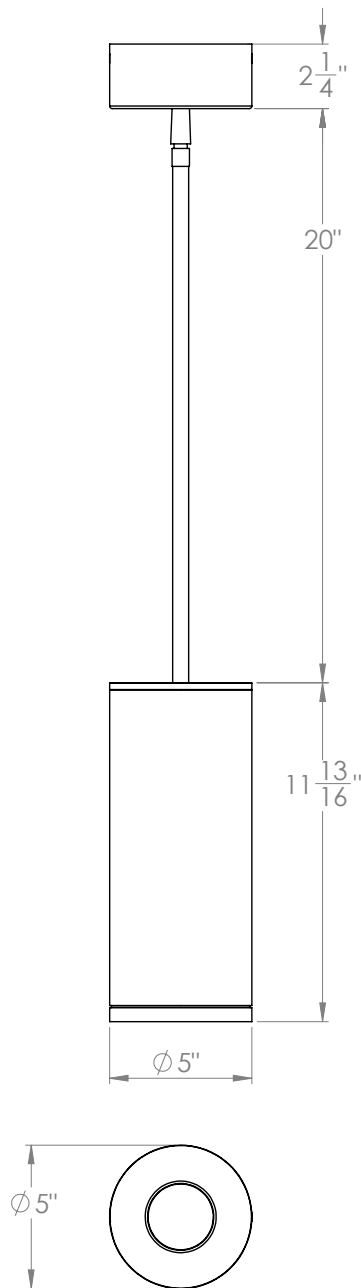

# Gyro Shift 5" Wall Mount Cylinder

30W LED Pendant

Round

LP5-SFT

Revised 10/04/18

**PATENT PENDING**

14508 Nelson Ave. City of Industry, CA 91744 • tel: 626.336.4511 • fax: 626.330.4266 • [www.csllighting.com](http://www.csllighting.com)

# Gyro Shift 5" Wall Mount Cylinder

30W LED Pendant

Round

LP5-SFT-XX-XX-X-XXX-BC

Revised 10/04/18

**PATENT PENDING**

14508 Nelson Ave. City of Industry, CA 91744 • tel: 626.336.4511 • fax: 626.330.4266 • [www.csllighting.com](http://www.csllighting.com)