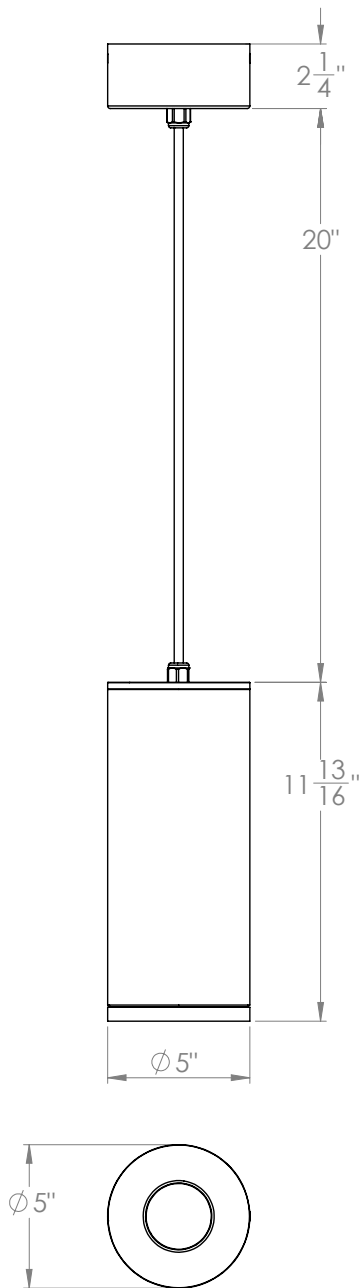

Gyro Shift 5" Wall Mount Cylinder

30W LED Pendant

Round

LP5-SFT-XX-XX-X-XXX-WC

Revised 10/04/18

PATENT PENDING

14508 Nelson Ave. City of Industry, CA 91744 • tel: 626.336.4511 • fax: 626.330.4266 • www.csllighting.com

©October 4, 2018 1:52 PM Creative Systems Lighting, A Division of Troy-CSL Lighting, Inc.

All rights reserved. Subject to change without notice.