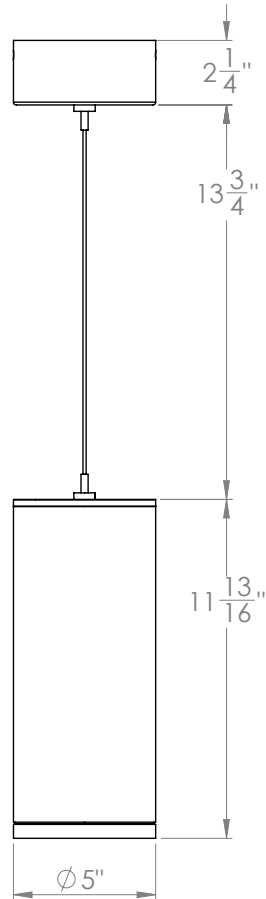

# Gyro Shift 5" Wall Mount Cylinder

30W LED Pendant

Round

LP5-SFT-XX-XX-X-XXX-LV

Revised 10/04/18

**PATENT PENDING**

14508 Nelson Ave. City of Industry, CA 91744 • tel: 626.336.4511 • fax: 626.330.4266 • [www.csllighting.com](http://www.csllighting.com)