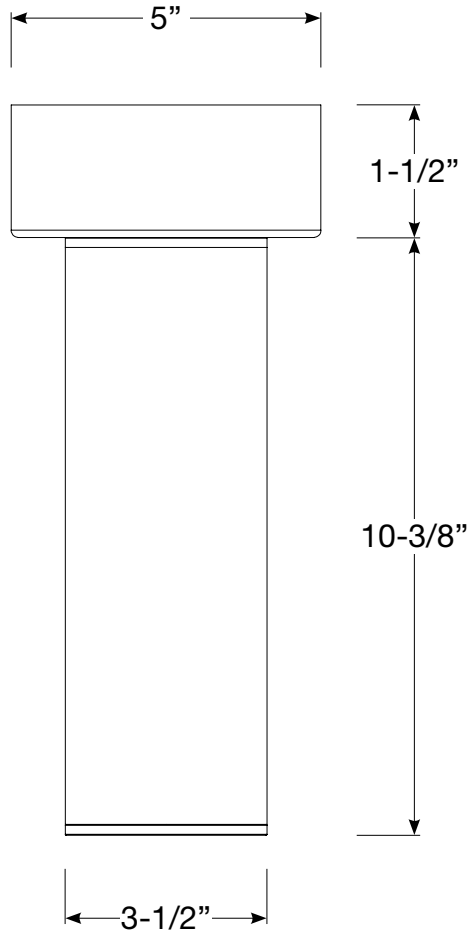

3" Flush Mount Cylinder

Round LED Downlight

LF3

Revised 11/08/17