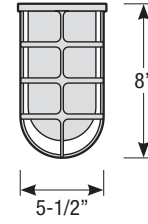

Cast Guard with Glass Enclosure

- Cast guard can be specified in all standard and specialized finishes, and will match shade finish unless otherwise specified (Note: For galvanized shade finishes, cast guard is unfinished Raw Aluminum)
- Glass is available in clear (-CGG), frosted (-FGG) or opal (-OGG)