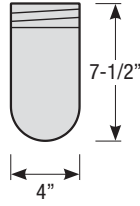

HEAVY METAL

Aluminum Shade with Casted Aluminum Top
w/ Glass and Guard Options

Catalog #:

Project:

Date:

Type:

Notes:

Glass Enclosure

- Glass is available in clear (-CG), frosted (-FG) or opal (-OG)