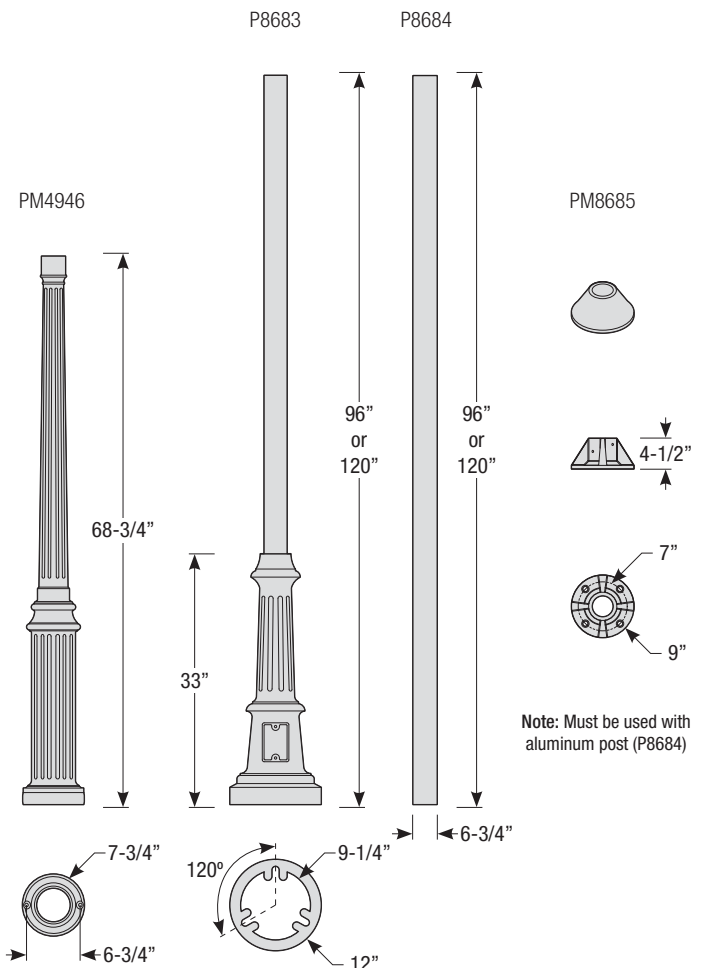

5. Post mount only

Post Type Order Matrix (Example: P8683-96SS)

Post Type	Finish
PM4946 (Cast Aluminum Post)	ABL (Aegean Blue)
P8683-96 (Cast Aluminum Base w/ 96" Aluminum Post)	BB (Burnished Bronze)
P8683-120 (Cast Aluminum Base w/ 120" Aluminum Post)	BK (Gloss Black)
P8684-96 (96" Straight Aluminum Post)	BLU (Blue)
P8684-120 (120" Straight Aluminum Post)	DVG (Dove Gray)
PM8685 (Cast Aluminum Pier Mount - must be used with straight aluminum post, P8684)	FLG (Flannel Gray)
	GA (Galvanized)
	LG (Lime Green)
	MB (Matte Black)
	MBL (Midnight Blue)
	PNA (Painted Natural Aluminum)
	PNC (Painted Natural Copper)
	RD (Red)
	SGR (Sage Green)
	SGW (Semi Gloss White)
	SND (Sand)
	SS (Satin Silver)
	TBZ (Textured Bronze)
	TGP (Textured Graphite)
	TNG (Tangerine)
	TTL (Tahitian Teal)
	WT (Gloss White)
	YEL (Yellow)

Standard Finishes

ABL (Aegean Blue)	RD (Red)
BB (Burnished Bronze)	SGR (Sage Green)
BK (Gloss Black)	SGW (Semi Gloss White)
BLU (Blue)	SND (Sand)
DVG (Dove Gray)	SS (Satin Silver)
FLG (Flannel Gray)	TBZ (Textured Bronze)
LG (Lime Green)	TGP (Textured Graphite)
MB (Matte Black)	TNG (Tangerine)
MBL (Midnight Blue)	TTL (Tahitian Teal)
PNA (Painted Natural Aluminum)	WT (Gloss White)
PNC (Painted Natural Copper)	YEL (Yellow)

Specialty Finishes

GA (Galvanized)

Spec: 00042 Revised 05/07/2020

14508 Nelson Ave. City of Industry, CA 91744 • tel: 626.336.4511 • fax: 626.330.4266 • www.TroyRLM.com
©2020 Troy-RLM Lighting, A Division of Troy-CSL Lighting, Inc. All rights reserved. Subject to change without notice.