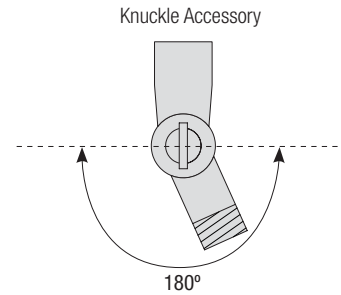

GLOBE

White Acrylic Globe
with Machined Top Cover

Catalog #:

Project:

Type:

Date:

Notes:

Knuckle Accessory Order Matrix (Example: 2KNLTBZ)

Pipe	Finish	Finish	Coastal Coating Option
2 (1/2" IP)	KNL (Adjustable 180° Knuckle for Arm Mounts)	ABL (Aegean Blue)	(blank) (No coating)
3 (3/4" IP)		BB (Burnished Bronze)	-C (Coating)
		BK (Gloss Black)	
		BLU (Blue)	
		DVG (Dove Gray)	
		FLG (Flannel Gray)	
		GA (Galvanized)	
		LG (Lime Green)	
		MB (Matte Black)	
		MBL (Midnight Blue)	
		PNA (Painted Natural Aluminum)	
		PNC (Painted Natural Copper)	
		RD (Red)	
		SGR (Sage Green)	
		SGW (Semi Gloss White)	
		SND (Sand)	
		SS (Satin Silver)	
		TBZ (Textured Bronze)	
		TGP (Textured Graphite)	
		TNG (Tangerine)	
		TTL (Tahitian Teal)	
		WT (Gloss White)	
		YEL (Yellow)	

Description

Adjustable knuckle for arm mounts that allow luminaire to be rotated up to 180°.

KEY: Standard Finishes

ABL (Aegean Blue)	LG (Lime Green)	SGR (Sage Green)
BB (Burnished Bronze)	MB (Matte Black)	SGW (Semi Gloss White)
BK (Gloss Black)	MBL (Midnight Blue)	SND (Sand)
BLU (Blue)	PNA (Painted Natural Aluminum)	SS (Satin Silver)
DVG (Dove Gray)	PNC (Painted Natural Copper)	TBZ (Textured Bronze)
FLG (Flannel Gray)	RD (Red)	TGP (Textured Graphite)

Specialty Finishes

TNG (Tangerine)	GA (Galvanized)
TTL (Tahitian Teal)	
WT (Gloss White)	
YEL (Yellow)