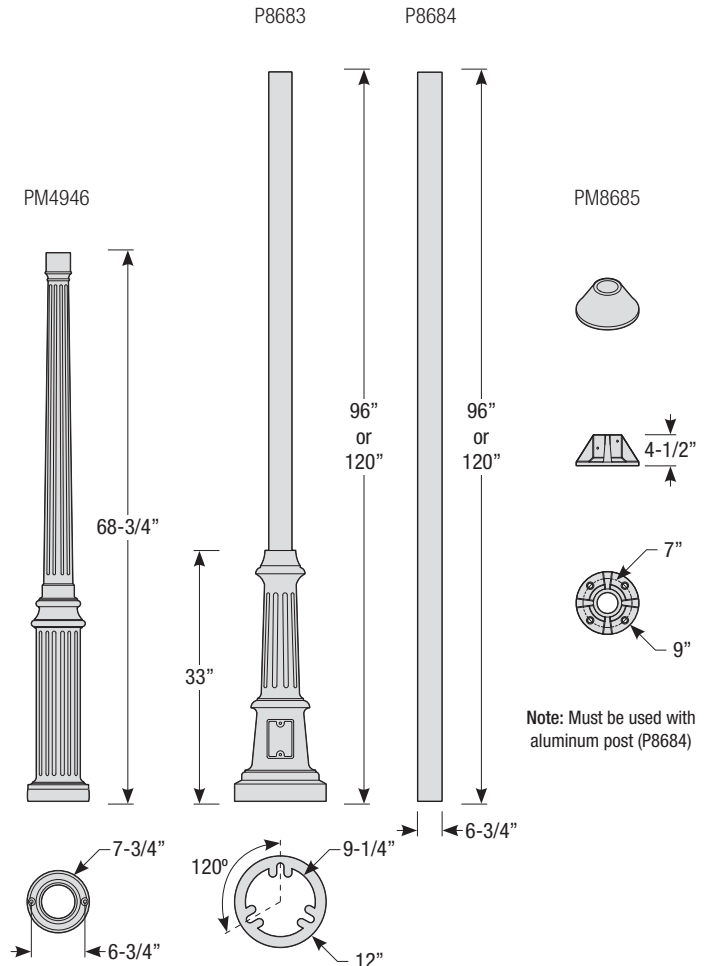

3. Post mount only

Post Type Order Matrix (Example: P8683-96TBZ)

Post Type	Finish
PM4946 (Cast Aluminum Post)	ABL (Aegean Blue)
P8683-96 (Cast Aluminum Base w/ 96" Aluminum Post)	BB (Burnished Bronze)
P8683-120 (Cast Aluminum Base w/ 120" Aluminum Post)	BK (Gloss Black)
P8684-96 (96" Straight Aluminum Post)	BLU (Blue)
P8684-120 (120" Straight Aluminum Post)	DVG (Dove Gray)
PM8685 (Cast Aluminum Pier Mount - must be used with straight aluminum post, P8684)	FLG (Flannel Gray)
	GA (Galvanized)
	LG (Lime Green)
	MB (Matte Black)
	MBL (Midnight Blue)
	PNA (Painted Natural Aluminum)
	PNC (Painted Natural Copper)
	RD (Red)
	SGR (Sage Green)
	SGW (Semi Gloss White)
	SND (Sand)
	SS (Satin Silver)
	TBZ (Textured Bronze)
	TGP (Textured Graphite)
	TNG (Tangerine)
	TTL (Tahitian Teal)
	WT (Gloss White)
	YEL (Yellow)

Standard Finishes

ABL (Aegean Blue)	RD (Red)
BB (Burnished Bronze)	SGR (Sage Green)
BK (Gloss Black)	SGW (Semi Gloss White)
BLU (Blue)	SND (Sand)
DVG (Dove Gray)	SS (Satin Silver)
FLG (Flannel Gray)	TBZ (Textured Bronze)
LG (Lime Green)	TGP (Textured Graphite)
MB (Matte Black)	TNG (Tangerine)
MBL (Midnight Blue)	TTL (Tahitian Teal)
PNA (Painted Natural Aluminum)	WT (Gloss White)
PNC (Painted Natural Copper)	YEL (Yellow)

Specialty Finishes

GA (Galvanized)

Spec-00030 Revised 05/07/2020

14508 Nelson Ave. City of Industry, CA 91744 • tel: 626.336.4511 • fax: 626.330.4266 • www.TroyRLM.com
©2020 Troy-RLM Lighting, A Division of Troy-CSL Lighting, Inc. All rights reserved. Subject to change without notice.