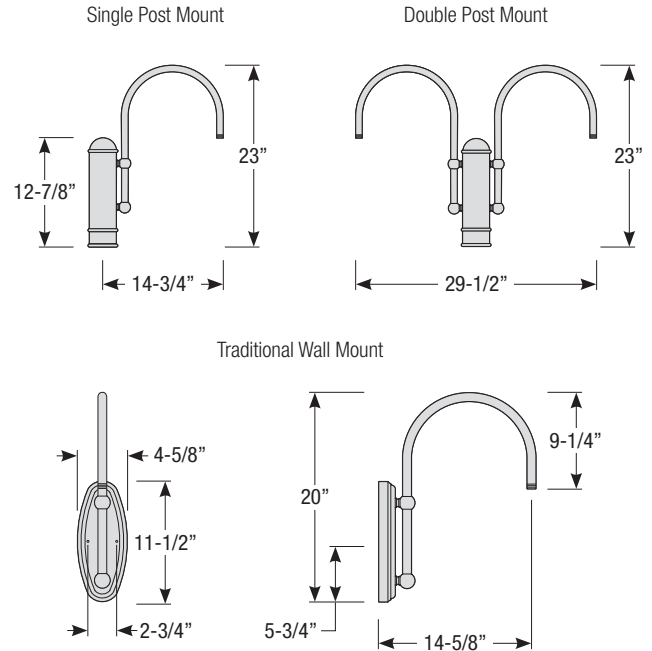

3. Post mount only

Post Type Order Matrix (Example: P8683-96TBZ)

Post Type	Finish
PM4946 (Cast Aluminum Post)	ABL (Aegean Blue)
P8683-96 (Cast Aluminum Base w/ 96" Aluminum Post)	BB (Burnished Bronze)
P8683-120 (Cast Aluminum Base w/ 120" Aluminum Post)	BK (Gloss Black)
P8684-96 (96" Straight Aluminum Post)	BLU (Blue)
P8684-120 (120" Straight Aluminum Post)	DVG (Dove Gray)
PM8685 (Cast Aluminum Pier Mount - must be used with straight aluminum post, P8684)	FLG (Flannel Gray)
	GA (Galvanized)
	LG (Lime Green)
	MB (Matte Black)
	MBL (Midnight Blue)
	PNA (Painted Natural Aluminum)
	PNC (Painted Natural Copper)
	RD (Red)
	SGR (Sage Green)
	SGW (Semi Gloss White)
	SND (Sand)
	SS (Satin Silver)
	TBZ (Textured Bronze)
	TGP (Textured Graphite)
	TNG (Tangerine)
	TTL (Tahitian Teal)
	WT (Gloss White)
	YEL (Yellow)

Standard Finishes

ABL (Aegean Blue)	RD (Red)
BB (Burnished Bronze)	SGR (Sage Green)
BK (Gloss Black)	SGW (Semi Gloss White)
BLU (Blue)	SND (Sand)
DVG (Dove Gray)	SS (Satin Silver)
FLG (Flannel Gray)	TBZ (Textured Bronze)
LG (Lime Green)	TGP (Textured Graphite)
MB (Matte Black)	TNG (Tangerine)
MBL (Midnight Blue)	TTL (Tahitian Teal)
PNA (Painted Natural Aluminum)	WT (Gloss White)
PNC (Painted Natural Copper)	YEL (Yellow)

Specialty Finishes

GA (Galvanized)

Spec-00030 Revised 05/07/2020

14508 Nelson Ave. City of Industry, CA 91744 • tel: 626.336.4511 • fax: 626.330.4266 • www.TroyRLM.com
©2020 Troy-RLM Lighting, A Division of Troy-CSL Lighting, Inc. All rights reserved. Subject to change without notice.