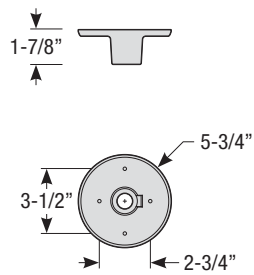

Ceiling Flush Mount Canopy

Note: Ceiling flush mount canopy includes 2" stem

Pendant Canopy

Spec-00030 Revised 05/07/2020