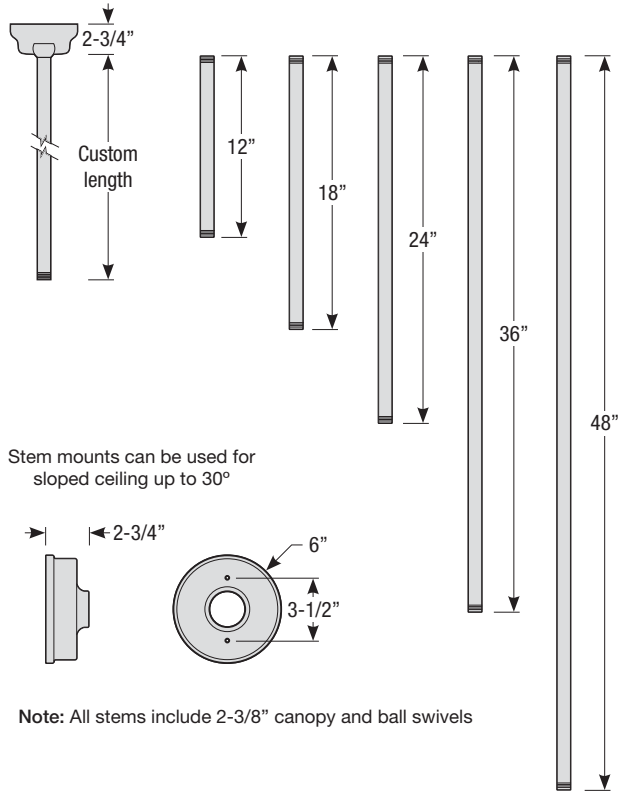

GLOBE

White Acrylic Globe
with Machined Top Cover

Catalog #:

Project:

Date:

Type:

Notes:

Stem Mount Order Matrix (Example: 2HS36TBZ)

Pipe	Stem Length	Finish	Coastal Coating Option
2 (1/2" IP)	HS12 (12")	ABL (Aegean Blue)	(blank) (No coating)
	HS18 (18")	BB (Burnished Bronze)	-C (Coating)
	HS24 (24")	BK (Gloss Black)	
	HS36 (36")	BLU (Blue)	
	HS48 (48")	DVG (Dove Gray)	
	HS__ (Custom length from 2" up to 60")	FLG (Flannel Gray)	
		GA (Galvanized)	
		LG (Lime Green)	
		MB (Matte Black)	
		MBL (Midnight Blue)	
		PNA (Painted Natural Aluminum)	
		PNC (Painted Natural Copper)	
		RD (Red)	
		SGR (Sage Green)	
	SGW (Semi Gloss White)		
	SND (Sand)		
	SS (Satin Silver)		
	TBZ (Textured Bronze)		
	TGP (Textured Graphite)		
	TNG (Tangerine)		
	TTL (Tahitian Teal)		
	WT (Gloss White)		
	YEL (Yellow)		

Stem mounts can be used for sloped ceiling up to 30°

Note: All stems include 2-3/8" canopy and ball swivels

KEY: Standard Finishes

- **ABL** (Aegean Blue)
- **BB** (Burnished Bronze)
- **BK** (Gloss Black)
- **BLU** (Blue)
- **DVG** (Dove Gray)
- **FLG** (Flannel Gray)
- **LG** (Lime Green)
- **MB** (Matte Black)
- **MBL** (Midnight Blue)
- **PNA** (Painted Natural Aluminum)
- **PNC** (Painted Natural Copper)
- **RD** (Red)
- **SGR** (Sage Green)
- **SGW** (Semi Gloss White)
- **SND** (Sand)
- **SS** (Satin Silver)
- **TBZ** (Textured Bronze)
- **TGP** (Textured Graphite)
- **TNG** (Tangerine)
- **TTL** (Tahitian Teal)
- **WT** (Gloss White)
- **YEL** (Yellow)
- **GA** (Galvanized)

Specialty Finishes

- **GA** (Galvanized)