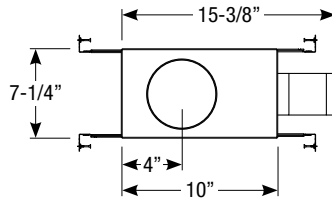

### Dimensions

Field Cuttable  
Ceiling Cut-out: 5-1/8" Ø