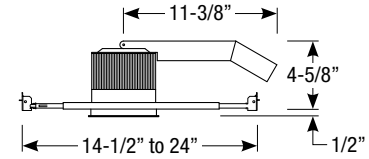

### Dimensions

Field Cuttable  
Ceiling Cut-out: 5-1/8" Ø