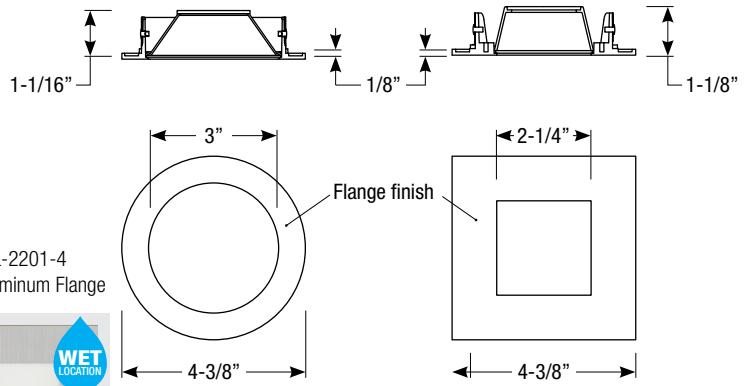

### Dimensions

### Shower Trim Order Matrix (Example: EDL-1201-4)

Series	Aperture / Finish	Rev
EDL	-1200 (Round Shower Trim / White Flange)	-4
	-1201 (Round Shower Trim / Satin Aluminum Flange)	
	-2200 (Square Shower Trim / White Flange)	
	-2201 (Square Shower Trim / Satin Aluminum Flange)	