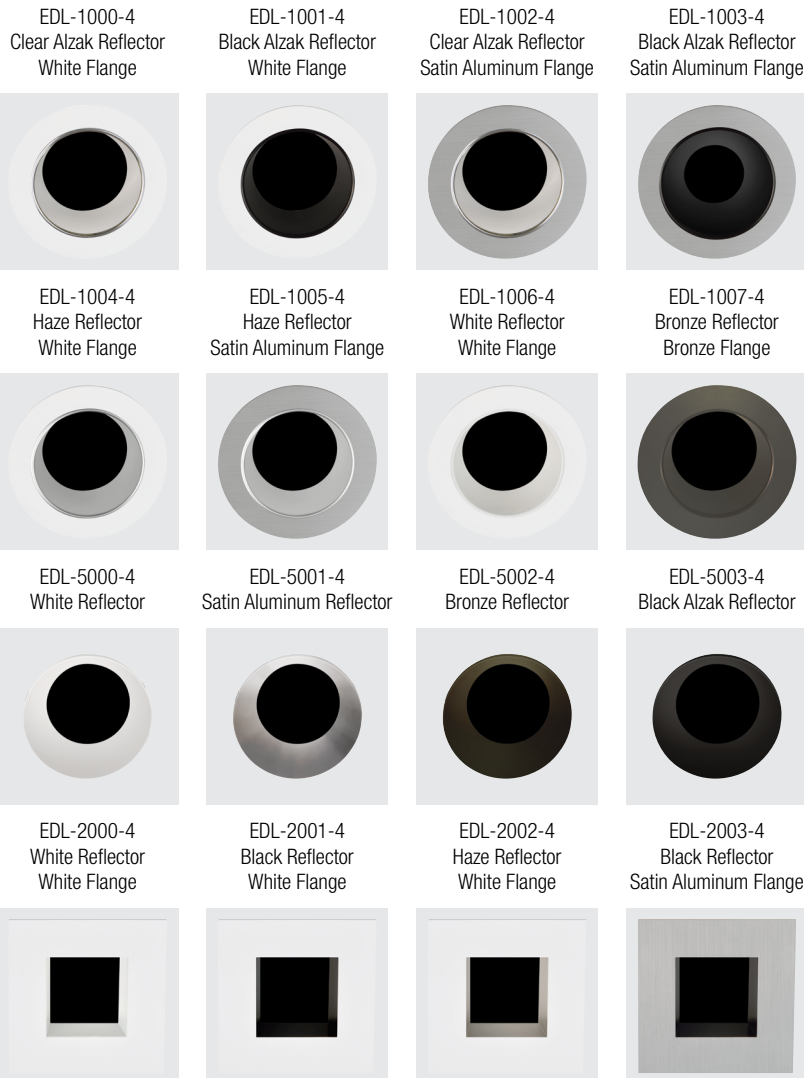

Trimless Mud Plate

EDL-RD-TR-4 (Round Trimless Mud Plate)