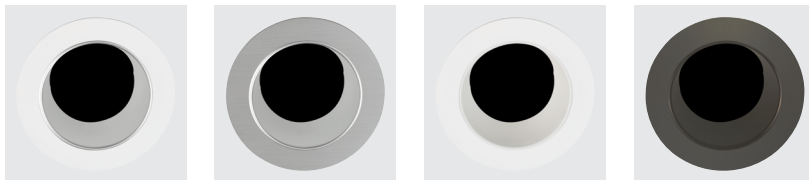

EDL-1304-4 Haze Reflector White Flange	EDL-1305-4 Haze Reflector Satin Aluminum Flange	EDL-1306-4 White Reflector White Flange	EDL-1307-4 Bronze Reflector Bronze Flange