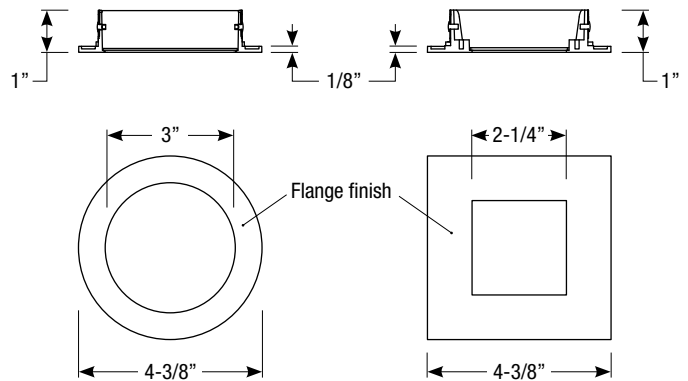

Dimensions

Note: Adjustable shower trim allows full adjustability

Revised 10/24/2022