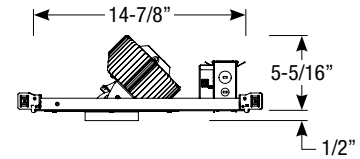

### Dimensions

Field Cuttable  
Ceiling Cut-out: 3-7/8" Ø