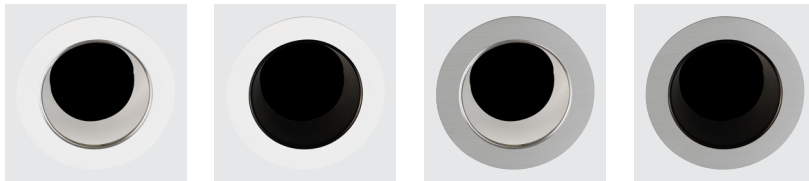

Trimless Mud Plate

EDL-RD-TR-4 (Round Trimless Mud Plate)

EDL-1300-4 Clear Alzak Reflector White Flange	EDL-1301-4 Black Alzak Reflector White Flange	EDL-1302-4 Clear Alzak Reflector Satin Aluminum Flange	EDL-1303-4 Black Alzak Reflector Satin Aluminum Flange