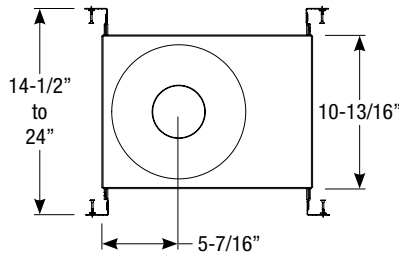

### Dimensions

Field Cuttable  
Ceiling Cut-out: 3-7/8" Ø