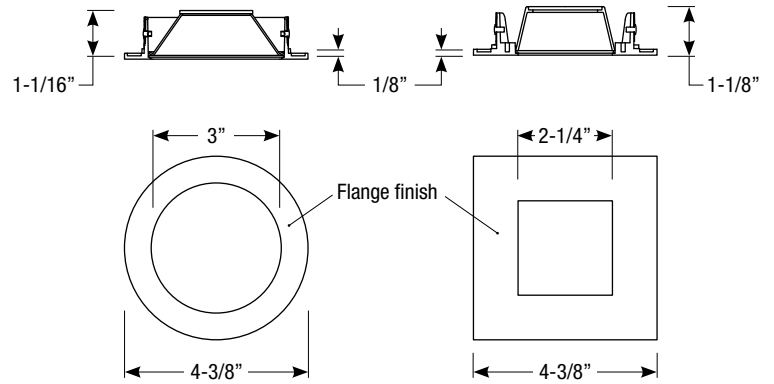

### Dimensions

**Note:** Shower trim does not allow adjustable mechanism to tilt