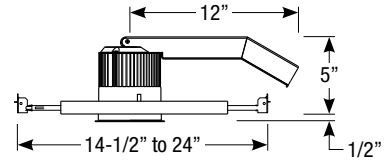

### Dimensions

Field Cuttable  
Ceiling Cut-out: 3-7/8" Ø