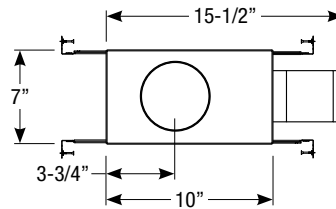

### Dimensions

Field Cuttable  
Ceiling Cut-out: 3-7/8" Ø