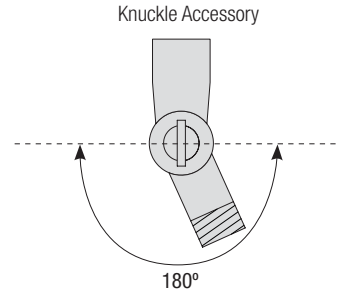

BIRD CAGE

Aluminum Shade with Outer Wire Cage
with Glass and Guard Options

Catalog #:

Project:

Type:

Date:

Notes:

Knuckle Accessory Order Matrix (Example: 2KNLRD)

Pipe	Finish	Finish	Coastal Coating Option
2 (1/2" IP)	KNL (Adjustable 180° Knuckle for Arm Mounts)	ABL (Aegean Blue)	(blank) (No coating)
3 (3/4" IP)		BB (Burnished Bronze) BK (Gloss Black) BLU (Blue) DVG (Dove Gray) FLG (Flannel Gray) GA (Galvanized) LG (Lime Green) MB (Matte Black) MBL (Midnight Blue) PNA (Painted Natural Aluminum) PNC (Painted Natural Copper) RD (Red) SGR (Sage Green) SGW (Semi Gloss White) SND (Sand) SS (Satin Silver) TBZ (Textured Bronze) TGP (Textured Graphite) TNG (Tangerine) TTL (Tahitian Teal) WT (Gloss White) YEL (Yellow)	-C (Coating)

Description

Adjustable knuckle for arm mounts that allow luminaire to be rotated up to 180°.

KEY: Standard Finishes

ABL (Aegean Blue)	LG (Lime Green)	SGR (Sage Green)
BB (Burnished Bronze)	MB (Matte Black)	SGW (Semi Gloss White)
BK (Gloss Black)	MBL (Midnight Blue)	SND (Sand)
BLU (Blue)	PNA (Painted Natural Aluminum)	SS (Satin Silver)
DVG (Dove Gray)	PNC (Painted Natural Copper)	TBZ (Textured Bronze)
FLG (Flannel Gray)	RD (Red)	TGP (Textured Graphite)

Specialty Finishes

TNG (Tangerine)	GA (Galvanized)
TTL (Tahitian Teal)	
WT (Gloss White)	
YEL (Yellow)