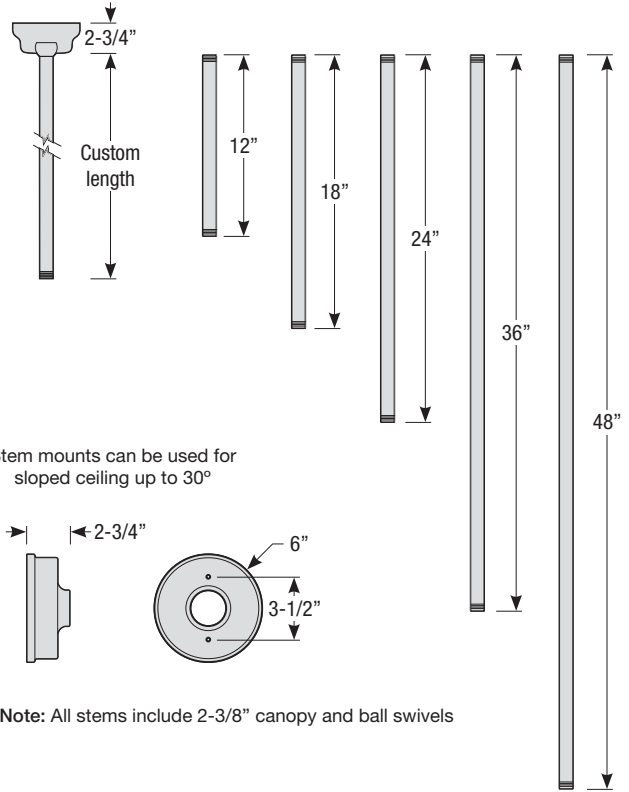

### Mounting

- 1/2" or 3/4" IP for arms. Flush mount, stems and post available only in 1/2"
- 9' Pendant cord available in black or white cord (includes 5" canopy with the same finish as the shade)

# BIRD CAGE

Aluminum Shade with Outer Wire Cage  
with Glass and Guard Options

Catalog #:

Project:

Date:

Type:

Notes:

Note: All stems include 2-3/8" canopy and ball swivels