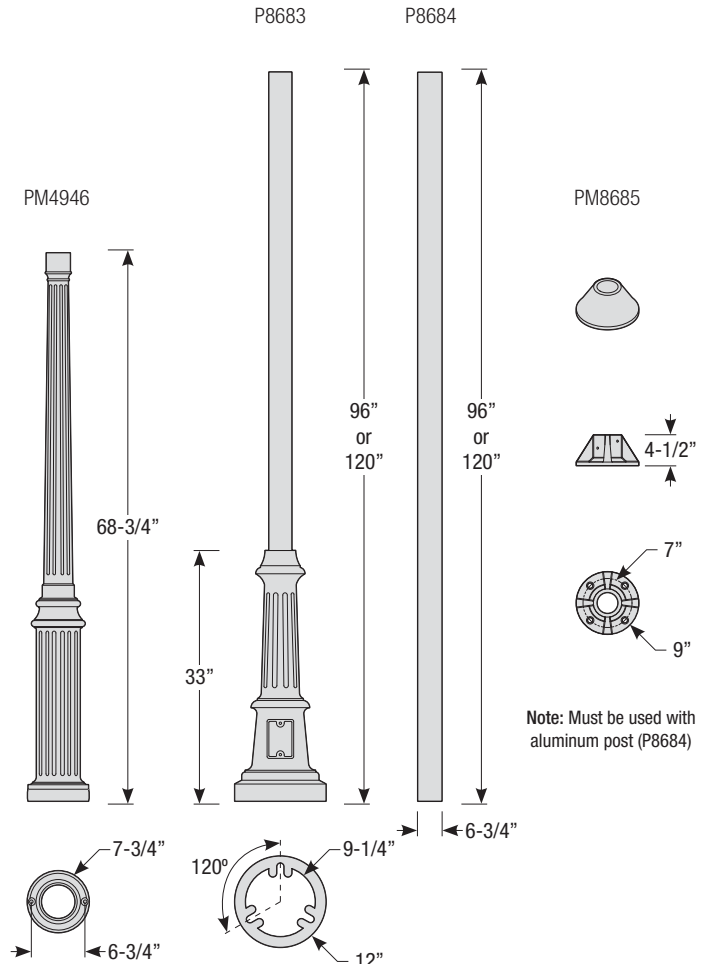

5. Post mount only

Post Type Order Matrix (Example: P8683-96RD)

Post Type	Finish
PM4946 (Cast Aluminum Post)	ABL (Aegean Blue)
P8683-96 (Cast Aluminum Base w/ 96" Aluminum Post)	BB (Burnished Bronze)
P8683-120 (Cast Aluminum Base w/ 120" Aluminum Post)	BK (Gloss Black)
P8684-96 (96" Straight Aluminum Post)	BLU (Blue)
P8684-120 (120" Straight Aluminum Post)	DVG (Dove Gray)
PM8685 (Cast Aluminum Pier Mount - must be used with straight aluminum post, P8684)	FLG (Flannel Gray)
	GA (Galvanized)
	LG (Lime Green)
	MB (Matte Black)
	MBL (Midnight Blue)
	PNA (Painted Natural Aluminum)
	PNC (Painted Natural Copper)
	RD (Red)
	SGR (Sage Green)
	SGW (Semi Gloss White)
	SND (Sand)
	SS (Satin Silver)
	TBZ (Textured Bronze)
	TGP (Textured Graphite)
	TNG (Tangerine)
	TTL (Tahitian Teal)
	WT (Gloss White)
	YEL (Yellow)

Standard Finishes

	ABL (Aegean Blue)		RD (Red)
	BB (Burnished Bronze)		SGR (Sage Green)
	BK (Gloss Black)		SGW (Semi Gloss White)
	BLU (Blue)		SND (Sand)
	DVG (Dove Gray)		SS (Satin Silver)
	FLG (Flannel Gray)		TBZ (Textured Bronze)
	LG (Lime Green)		TGP (Textured Graphite)
	MB (Matte Black)		TNG (Tangerine)
	MBL (Midnight Blue)		TTL (Tahitian Teal)
	PNA (Painted Natural Aluminum)		WT (Gloss White)
	PNC (Painted Natural Copper)		YEL (Yellow)

Specialty Finishes

	GA (Galvanized)

Spec-00024 Revised 05/07/2020

14508 Nelson Ave. City of Industry, CA 91744 • tel: 626.336.4511 • fax: 626.330.4266 • www.TroyRLM.com
©2020 Troy-RLM Lighting, A Division of Troy-CSL Lighting, Inc. All rights reserved. Subject to change without notice.