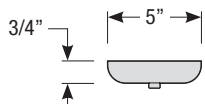

Pendant Canopy