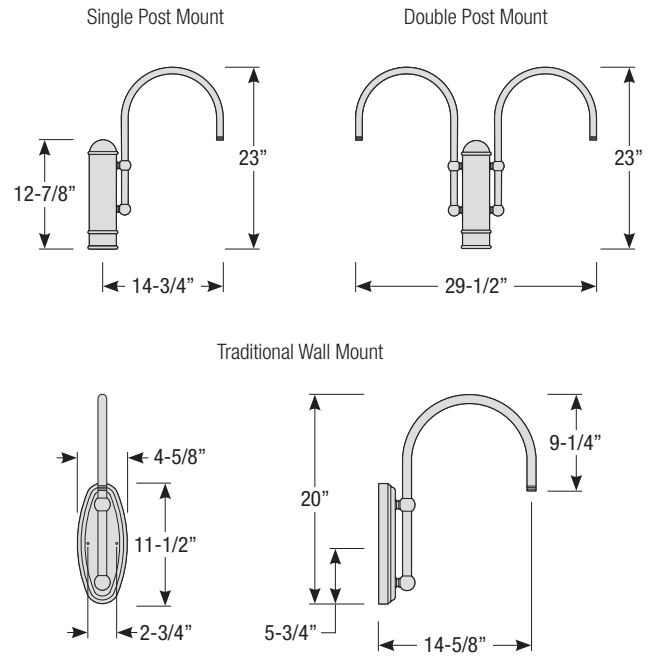

5. Post mount only

Post Type Order Matrix (Example: P8683-96RD)

Post Type	Finish
PM4946 (Cast Aluminum Post)	ABL (Aegean Blue)
P8683-96 (Cast Aluminum Base w/ 96" Aluminum Post)	BB (Burnished Bronze)
P8683-120 (Cast Aluminum Base w/ 120" Aluminum Post)	BK (Gloss Black)
P8684-96 (96" Straight Aluminum Post)	BLU (Blue)
P8684-120 (120" Straight Aluminum Post)	DVG (Dove Gray)
PM8685 (Cast Aluminum Pier Mount - must be used with straight aluminum post, P8684)	FLG (Flannel Gray)
	GA (Galvanized)
	LG (Lime Green)
	MB (Matte Black)
	MBL (Midnight Blue)
	PNA (Painted Natural Aluminum)
	PNC (Painted Natural Copper)
	RD (Red)
	SGR (Sage Green)
	SGW (Semi Gloss White)
	SND (Sand)
	SS (Satin Silver)
	TBZ (Textured Bronze)
	TGP (Textured Graphite)
	TNG (Tangerine)
	TTL (Tahitian Teal)
	WT (Gloss White)
	YEL (Yellow)

Standard Finishes

	ABL (Aegean Blue)		RD (Red)
	BB (Burnished Bronze)		SGR (Sage Green)
	BK (Gloss Black)		SGW (Semi Gloss White)
	BLU (Blue)		SND (Sand)
	DVG (Dove Gray)		SS (Satin Silver)
	FLG (Flannel Gray)		TBZ (Textured Bronze)
	LG (Lime Green)		TGP (Textured Graphite)
	MB (Matte Black)		TNG (Tangerine)
	MBL (Midnight Blue)		TTL (Tahitian Teal)
	PNA (Painted Natural Aluminum)		WT (Gloss White)
	PNC (Painted Natural Copper)		YEL (Yellow)

Specialty Finishes

	GA (Galvanized)

Spec-00024 Revised 05/07/2020

14508 Nelson Ave. City of Industry, CA 91744 • tel: 626.336.4511 • fax: 626.330.4266 • www.TroyRLM.com
©2020 Troy-RLM Lighting, A Division of Troy-CSL Lighting, Inc. All rights reserved. Subject to change without notice.