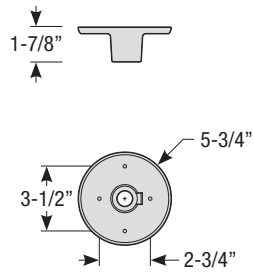

Ceiling Flush Mount Canopy

Note: Ceiling flush mount canopy includes 2" stem

Pendant Canopy

Spec-00024 Revised 05/07/2020