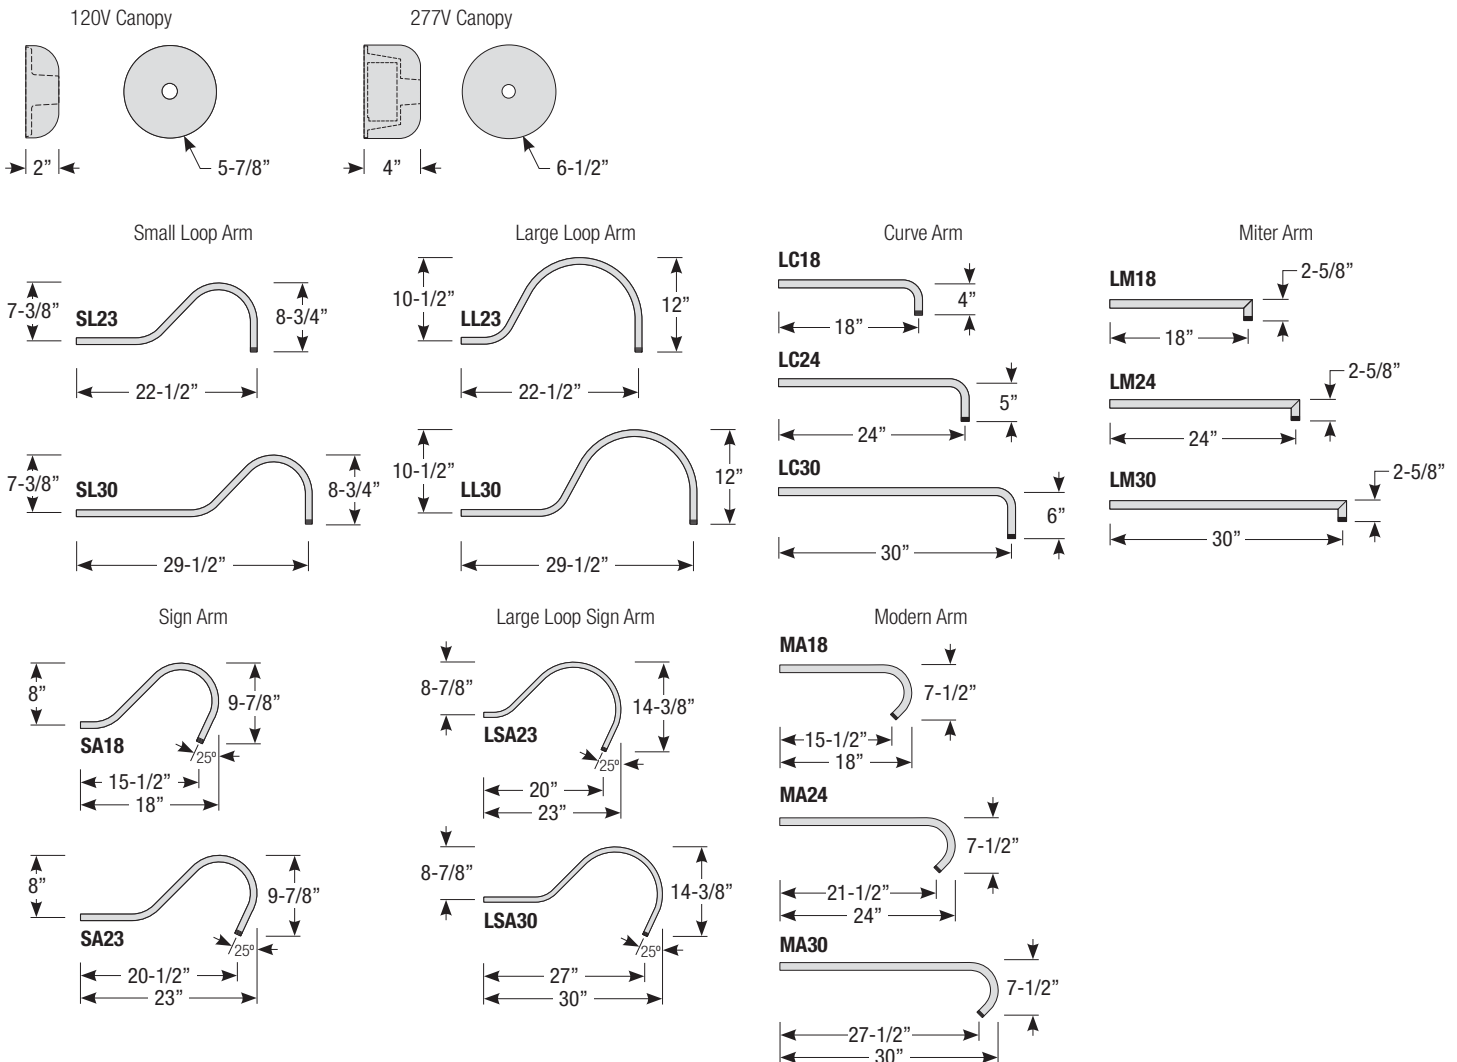

Standard Finishes

	ABL (Aegean Blue)		RD (Red)
	BB (Burnished Bronze)		SGR (Sage Green)
	BK (Gloss Black)		SGW (Semi Gloss White)
	BLU (Blue)		SND (Sand)
	DVG (Dove Gray)		SS (Satin Silver)
	FLG (Flannel Gray)		TBZ (Textured Bronze)
	LG (Lime Green)		TGP (Textured Graphite)
	MB (Matte Black)		TNG (Tangerine)
	MBL (Midnight Blue)		TTL (Tahitian Teal)
	PNA (Painted Natural Aluminum)		WT (Gloss White)
	PNC (Painted Natural Copper)		YEL (Yellow)

Specialty Finishes

	GA (Galvanized)

Note: All arm mounts include canopy

Spec-00024 Revised 05/07/2020

14508 Nelson Ave. City of Industry, CA 91744 • tel: 626.336.4511 • fax: 626.330.4266 • www.TroyRLM.com
©2020 Troy-RLM Lighting, A Division of Troy-CSL Lighting, Inc. All rights reserved. Subject to change without notice.