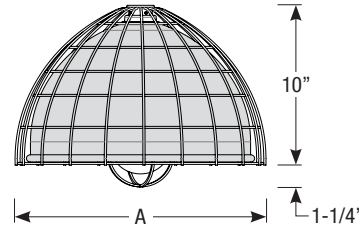

BIRD CAGE

Aluminum Shade with Outer Wire Cage with Glass and Guard Options

Catalog #:

Project:

Type:

Date:

Notes:

Electrical

- 120V input (277V available in arm and post option only)
- Integrated power supply allows the fixture to be connected directly into line voltage
- Pre-wired and ready for install
- LED is dimmable with Incandescent/Triac dimmers

Mounting

- 1/2" or 3/4" IP for arms. Flush mount, stems and post available only in 1/2"
- 9' Pendant cord available in black or white cord (includes 5" canopy with the same finish as the shade)

Finishes

- Two-toned shade and outer wire cage
- Available in 21 standard and 2 specialty finishes with optional coastal coating to protect finish in coastal environments (add "-C" to the finish)
- Inner shade is painted gloss white
- Consult factory for custom finish options

Optional Accessories

- Glass, Cast Guard, or Wire Cage options available

Listing

UL listed to US and Canadian standards for wet locations

	A
BC14	14"
BC16	16"
BC18	18"

Bird Cage Order Matrix (Example: BC14MTBZRD-CGG-3)

Diameter	Lamp / LED	Shade Finish	Outer Cage Finish	Coastal Coating Option	Accessories	Mounting Type
BC14 (14")	M (Medium Base, 100W max.)	ABL Aegean Blue	ABL	(blank) (No coating)	(blank) (No accessories)	-2 (1/2" IP)
BC16 (16")	GU2413¹ (13W GU24 / 2700K)	BB (Burnished Bronze)	BB	-C (Coating)	-CG (Clear Glass)	-3 (3/4" IP)
BC18 (18")	GU2418¹ (18W GU24 / 2700K)	BK (Gloss Black)	BK		-FG (Frosted Glass)	-B (Black Cord Pendant)
	GU2426¹ (26W GU24 / 2700K)	BLU (Blue)	BLU		-CGG (Clear Glass w/ Cast Guard)	-W (White Cord Pendant)
	GU2432^{1,2} (32W GU24 / 2700K)	DVG (Dove Gray)	DVG		-FGG (Frosted Glass w/ Cast Guard)	-F (Flush Mount)
	GU2442^{1,2} (42W GU24 / 2700K)	FLG (Flannel Gray)	FLG		-CGWC (Clear Glass w/ Wire Cage)	
	LED1227^{1,3,5} (12W LED / 2700K / 90 CRI / 844lm)	GA (Galvanized)	GA		-FGWC (Frosted Glass w/ Wire Cage)	
	LED1230^{1,3,5} (12W LED / 3000K / 90 CRI / 861lm)	LG (Lime Green)	LG			
	LED1235^{1,3,5} (12W LED / 3500K / 90 CRI / 872lm)	MB (Matte Black)	MB			
	LED1240^{1,3,5} (12W LED / 4000K / 90 CRI / 889lm)	MBL (Midnight Blue)	MBL			
	LED1827^{1,3,5} (18W LED / 2700K / 90 CRI / 1265lm)	PNA (Painted Natural Aluminum)	PNA			
	LED1830^{1,3,5} (18W LED / 3000K / 90 CRI / 1288lm)	PNC (Painted Natural Copper)	PNC			
	LED1835^{1,3,5} (18W LED / 3500K / 90 CRI / 1311lm)	RD (Red)	RD			
	LED1840^{1,3,5} (18W LED / 4000K / 90 CRI / 1334lm)	SGR (Sage Green)	SGR			
		SGW (Semi Gloss White)	SGW			
		SND (Sand)	SND			
		SS (Satin Silver)	SS			
		TBZ (Textured Bronze)	TBZ			
		TGP (Textured Graphite)	TGP			
		TNG (Tangerine)	TNG			
		TTL (Tahitian Teal)	TTL			
		WT (Gloss White)	WT			
		YEL (Yellow)	YEL			

1. Lamps must be specified, and are not included in shade cost
2. Not for use in glass/cast guard/wire cage
3. Glass enclosure must be specified
4. Lumen are raw LED value

KEY: Standard Finishes

ABL (Aegean Blue)	LG (Lime Green)	SGR (Sage Green)
BB (Burnished Bronze)	MB (Matte Black)	SGW (Semi Gloss White)
BK (Gloss Black)	MBL (Midnight Blue)	SND (Sand)
BLU (Blue)	PNA (Painted Natural Aluminum)	SS (Satin Silver)
DVG (Dove Gray)	PNC (Painted Natural Copper)	TBZ (Textured Bronze)
FLG (Flannel Gray)	RD (Red)	TGP (Textured Graphite)

Specialty Finishes

TNG (Tangerine)	GA (Galvanized)
TTL (Tahitian Teal)	
WT (Gloss White)	
YEL (Yellow)	

Spec-00024 Revised 05/07/2020

14508 Nelson Ave. City of Industry, CA 91744 • tel: 626.336.4511 • fax: 626.330.4266 • www.TroyRLM.com
©2020 Troy-RLM Lighting, A Division of Troy-CSL Lighting, Inc. All rights reserved. Subject to change without notice.