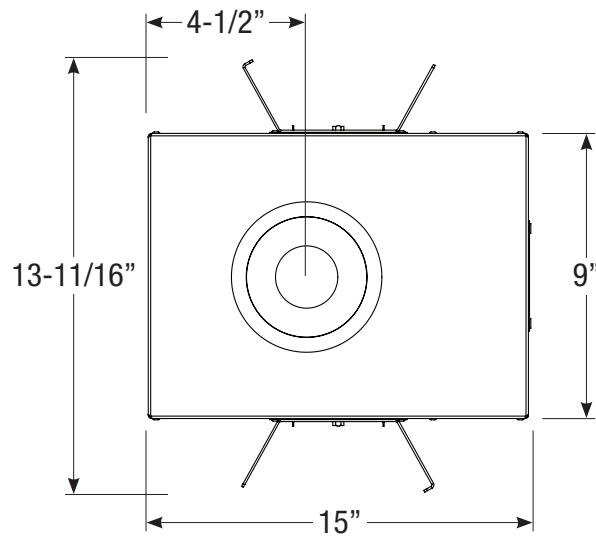

3" acrobat LED Downlight
IC/IP Shallow New Construction Housing
Round or Square / Trimmed or Trimless

A3-SP

ROUND

Ceiling Cut-out: 4-3/8" Ø

Revised 07/01/2018

3" acrobat LED Downlight
IC/IP Shallow New Construction Housing
Round or Square / Trimmed or Trimless

A3-SP

SQUARE

Ceiling Cut-out: 4-3/8" x 4-3/8"

Revised 07/01/2018