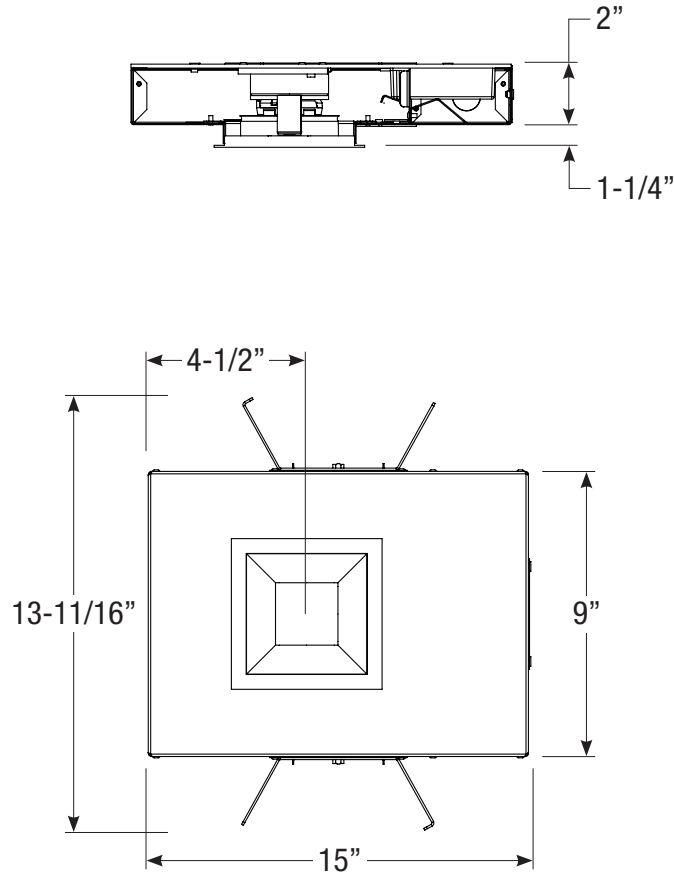

3" acrobat LED Downlight
IC/IP Shallow New Construction Housing
Round or Square / Trimmed or Trimless

A3-SP

ROUND

Ceiling Cut-out: 4-3/8" Ø

Revised 07/01/2018

3" acrobat LED Downlight
IC/IP Shallow New Construction Housing
Round or Square / Trimmed or Trimless

A3-SP

SQUARE

Ceiling Cut-out: 4-3/8" x 4-3/8"

Revised 07/01/2018