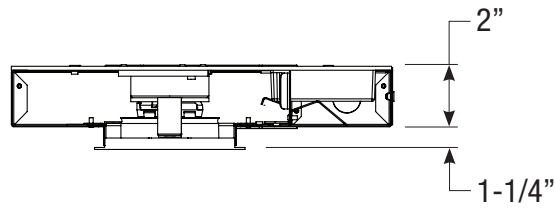

3" acrobat LED Downlight
IC/IP Shallow New Construction Housing
Round or Square / Trimmed or Trimless

A3-SP

ROUND

Ceiling Cut-out: 4-3/8" Ø

Revised 07/01/2018

3" acrobat LED Downlight
IC/IP Shallow New Construction Housing
Round or Square / Trimmed or Trimless

A3-SP

SQUARE

Ceiling Cut-out: 4-3/8" x 4-3/8"

Revised 07/01/2018