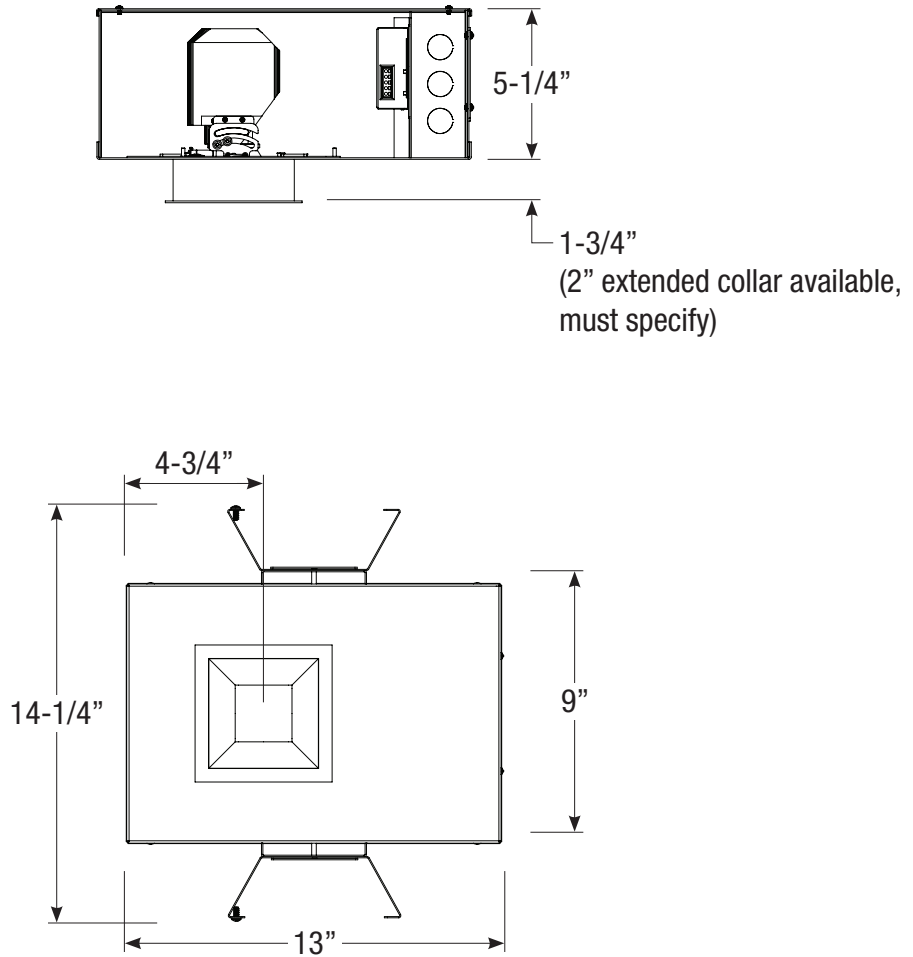

ROUND

Ceiling Cut-out: 4-3/8" Ø

SQUARE

Ceiling Cut-out: 4-3/8" x 4-3/8"