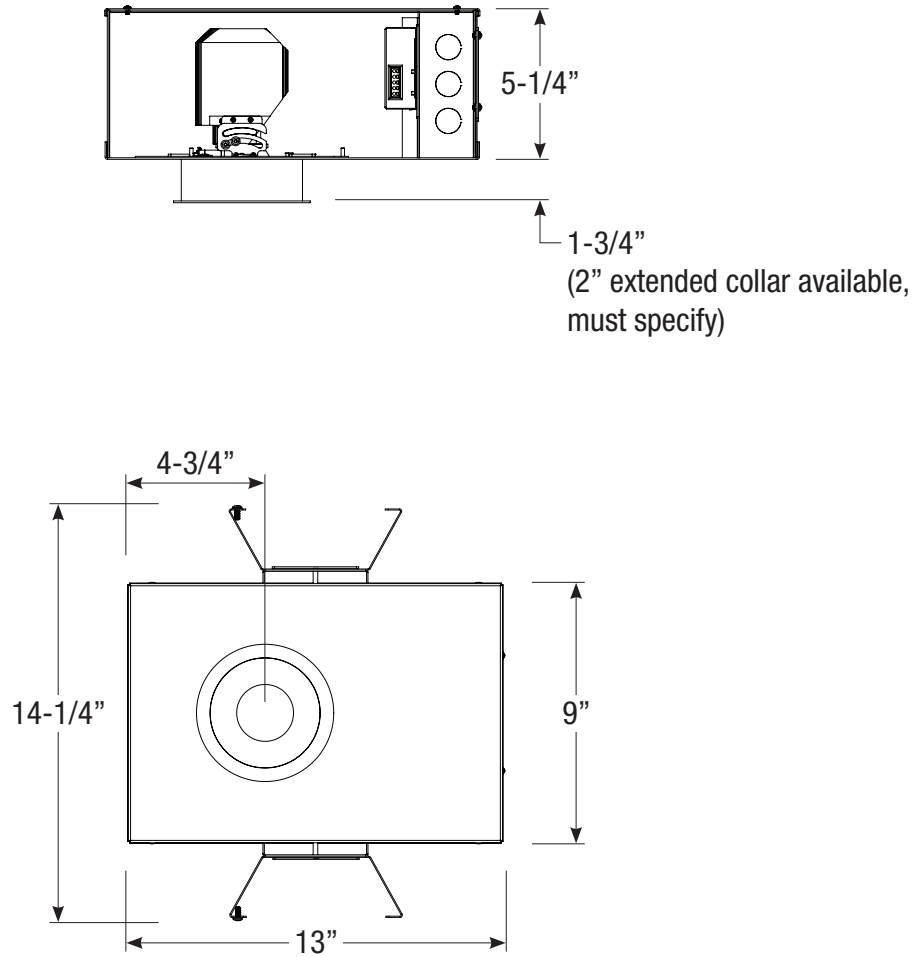

ROUND

Ceiling Cut-out: 4-3/8" Ø

SQUARE

Ceiling Cut-out: 4-3/8" x 4-3/8"