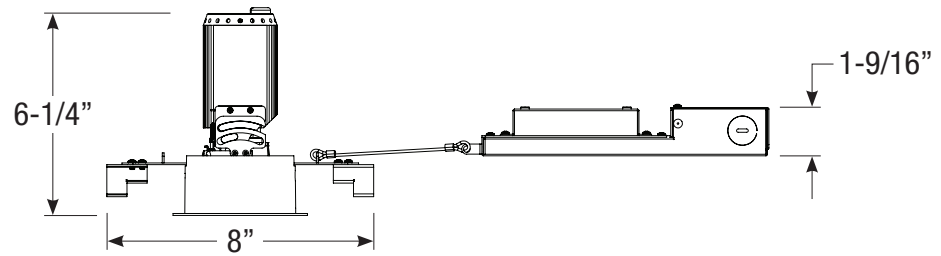

2" acrobat LED Wall Wash

Remodel Housing

Round or Square / Trimmed or Trimless

A2-RM

ROUND

Ceiling Cut-out: 3-3/8" Ø

Revised 07/01/2018

2" acrobat LED Wall Wash

Remodel Housing

Round or Square / Trimmed or Trimless

A2-RM

SQUARE

Ceiling Cut-out: 3-3/8" x 3-3/8"

Revised 07/01/2018