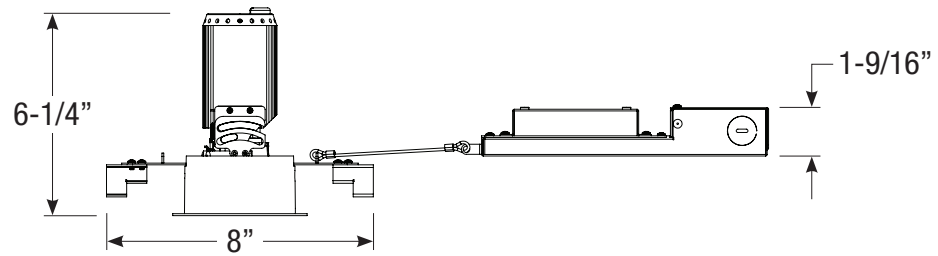

2" acrobat LED Wall Wash

Remodel Housing

Round or Square / Trimmed or Trimless

A2-RM

ROUND

Ceiling Cut-out: 3-3/8" Ø

Revised 07/01/2018

2" acrobat LED Wall Wash

Remodel Housing

Round or Square / Trimmed or Trimless

A2-RM

SQUARE

Ceiling Cut-out: 3-3/8" x 3-3/8"

Revised 07/01/2018