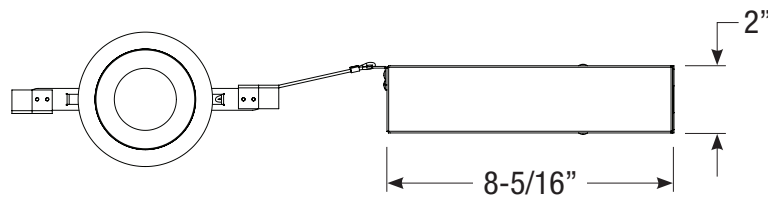

2" acrobat LED Wall Wash

Remodel Housing

Round or Square / Trimmed or Trimless

A2-RM

ROUND

Ceiling Cut-out: 3-3/8" Ø

Revised 07/01/2018

2" acrobat LED Wall Wash

Remodel Housing

Round or Square / Trimmed or Trimless

A2-RM

SQUARE

Ceiling Cut-out: 3-3/8" x 3-3/8"

Revised 07/01/2018