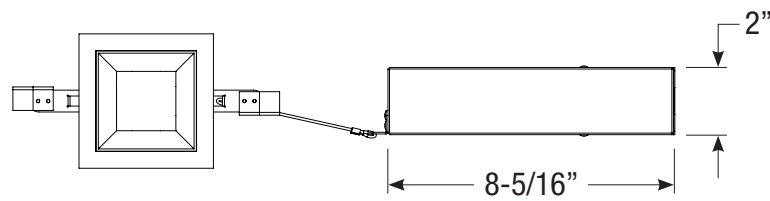

2" acrobat LED Wall Wash

Remodel Housing

Round or Square / Trimmed or Trimless

A2-RM

ROUND

Ceiling Cut-out: 3-3/8" Ø

Revised 07/01/2018

2" acrobat LED Wall Wash

Remodel Housing

Round or Square / Trimmed or Trimless

A2-RM

SQUARE

Ceiling Cut-out: 3-3/8" x 3-3/8"

Revised 07/01/2018